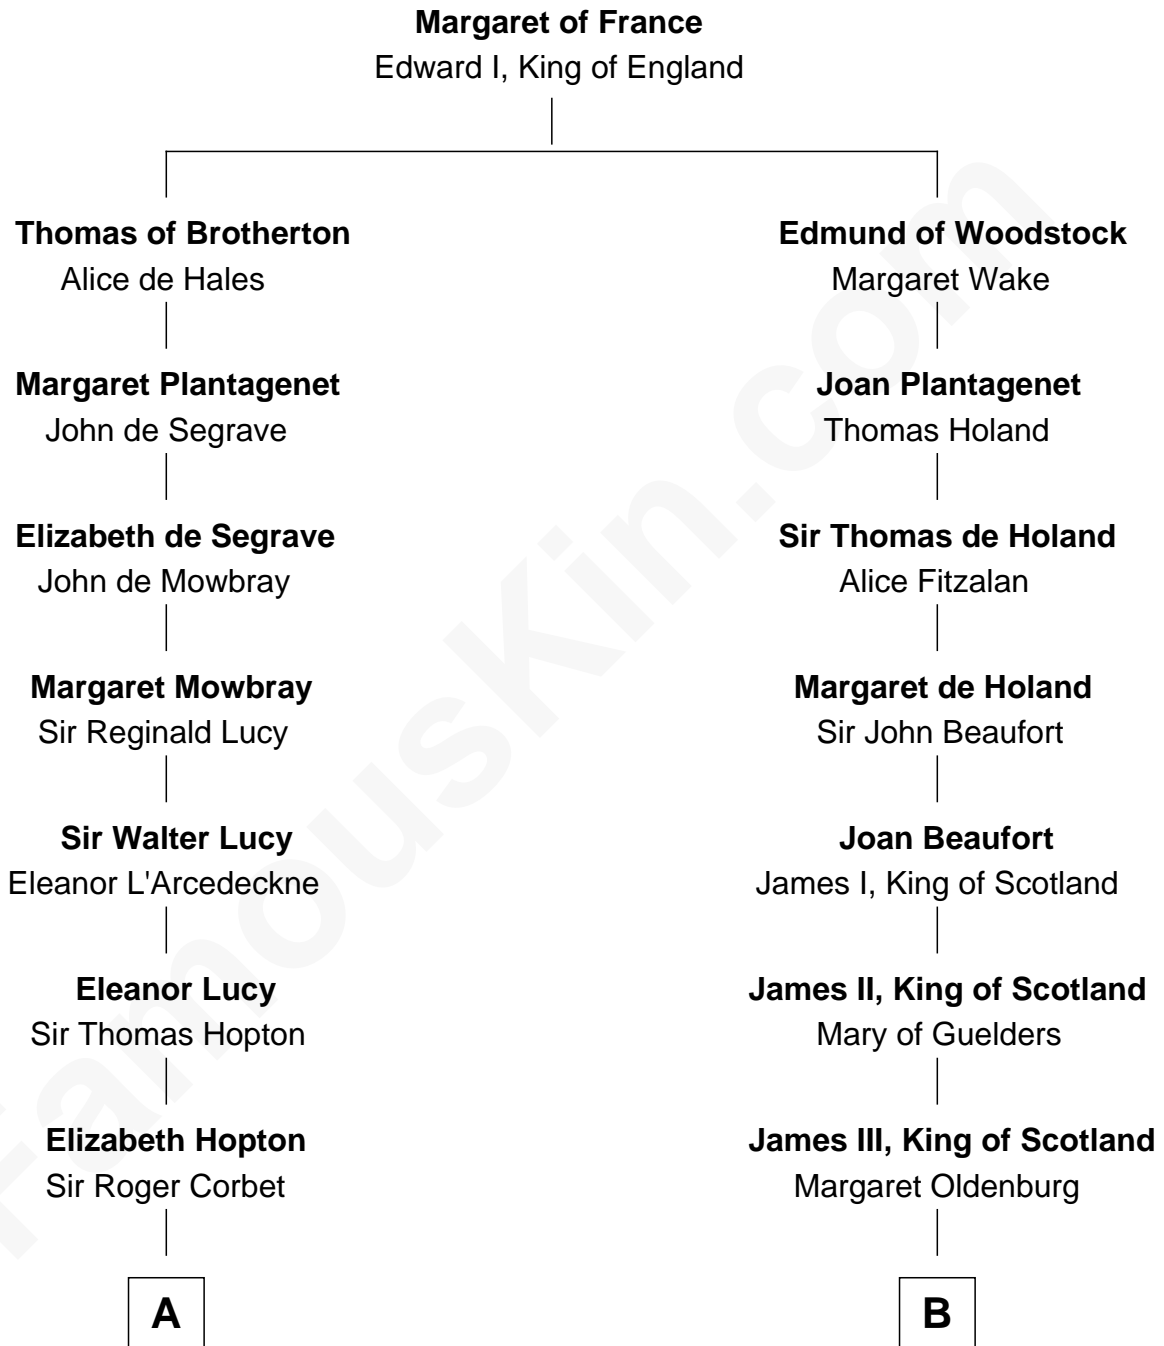

## Relationship Chart of

### Olivia De Havilland

Movie Actress

9th cousin 11 times removed of

**Mary Stuart**

Queen of Scots

**C**

—  
**John Molesworth**

Louise Tomkyns