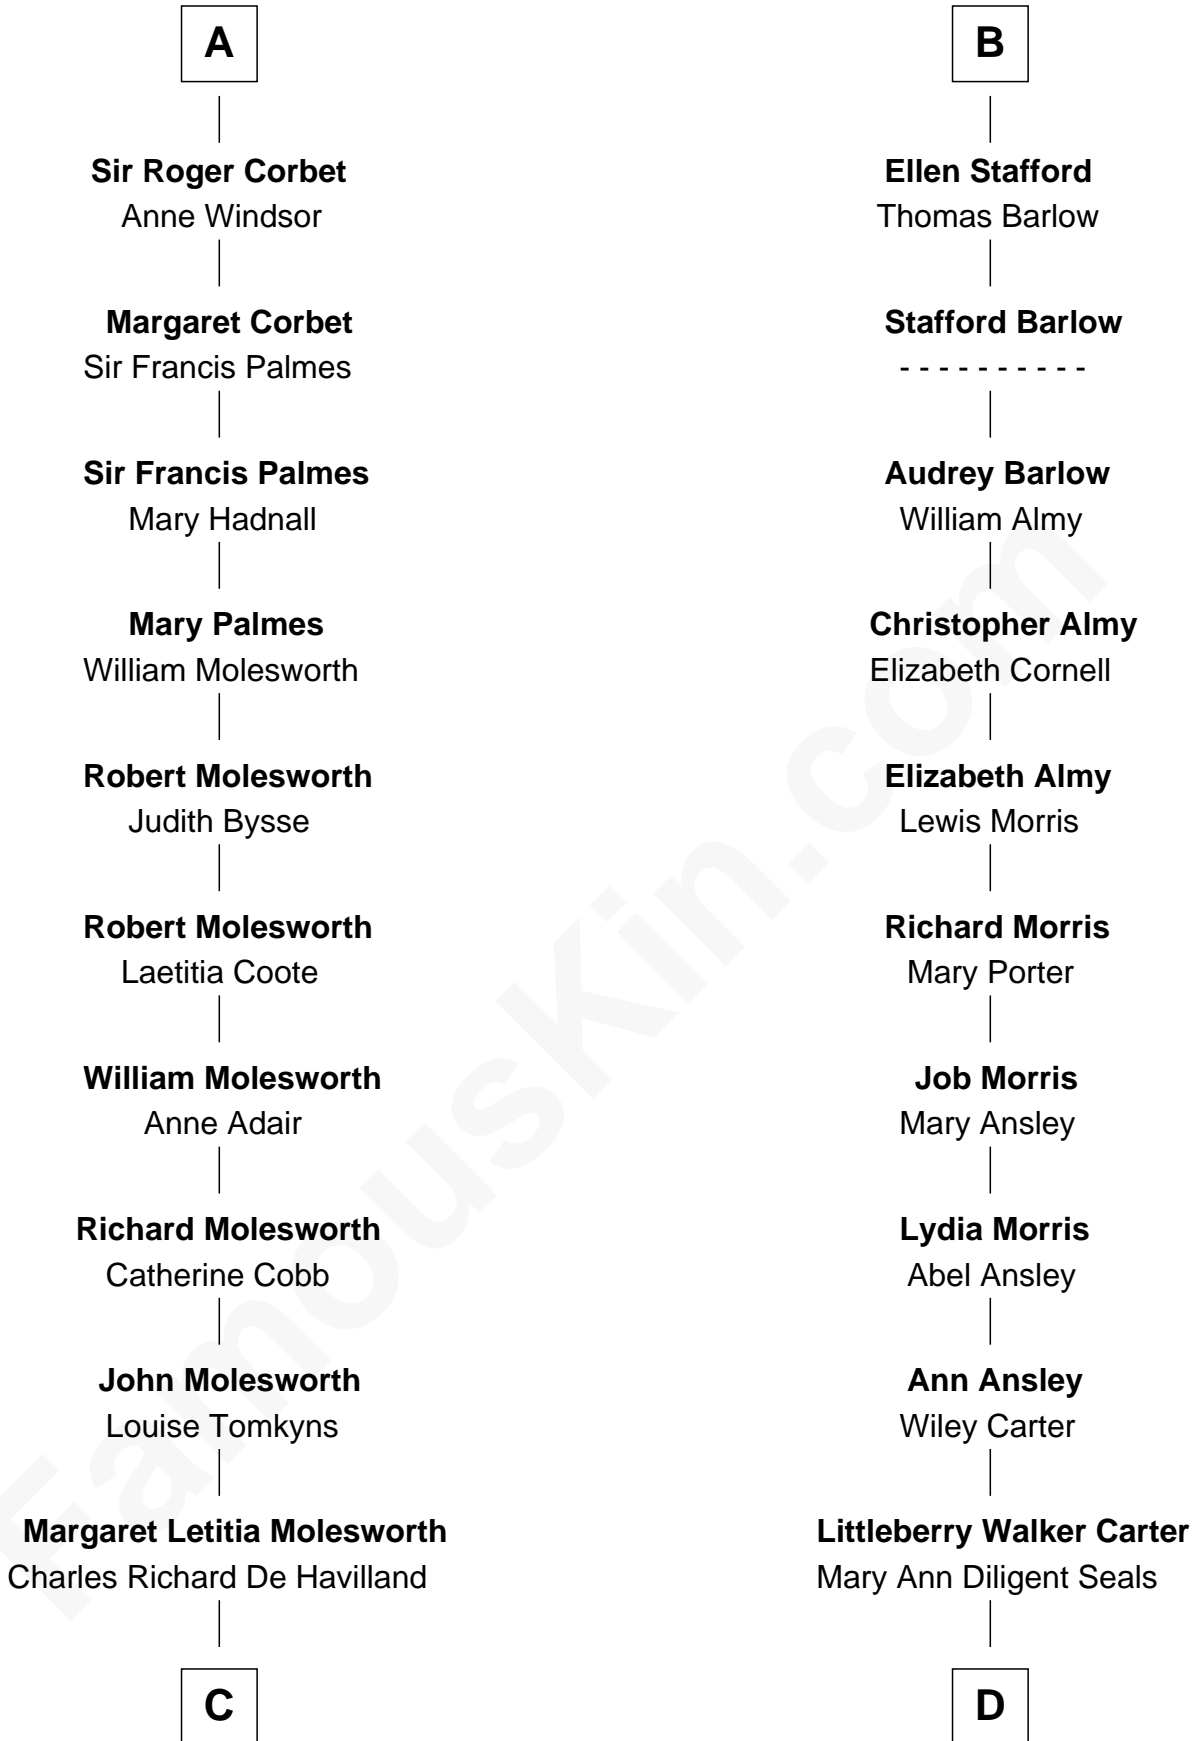

FamousKin.com
Relationship Chart of
Olivia De Havilland
Movie Actress

18th cousin 1 time removed of

Jimmy Carter
39th U.S. President

C

Walter Augustus De Havilland

Lillian Augusta Ruse

Olivia De Havilland

Movie Actress

D

William Archibald Carter

Nina Pratt

Earl Carter

Lillian Gordy

Jimmy Carter

39th U.S. President

FamousKin.com