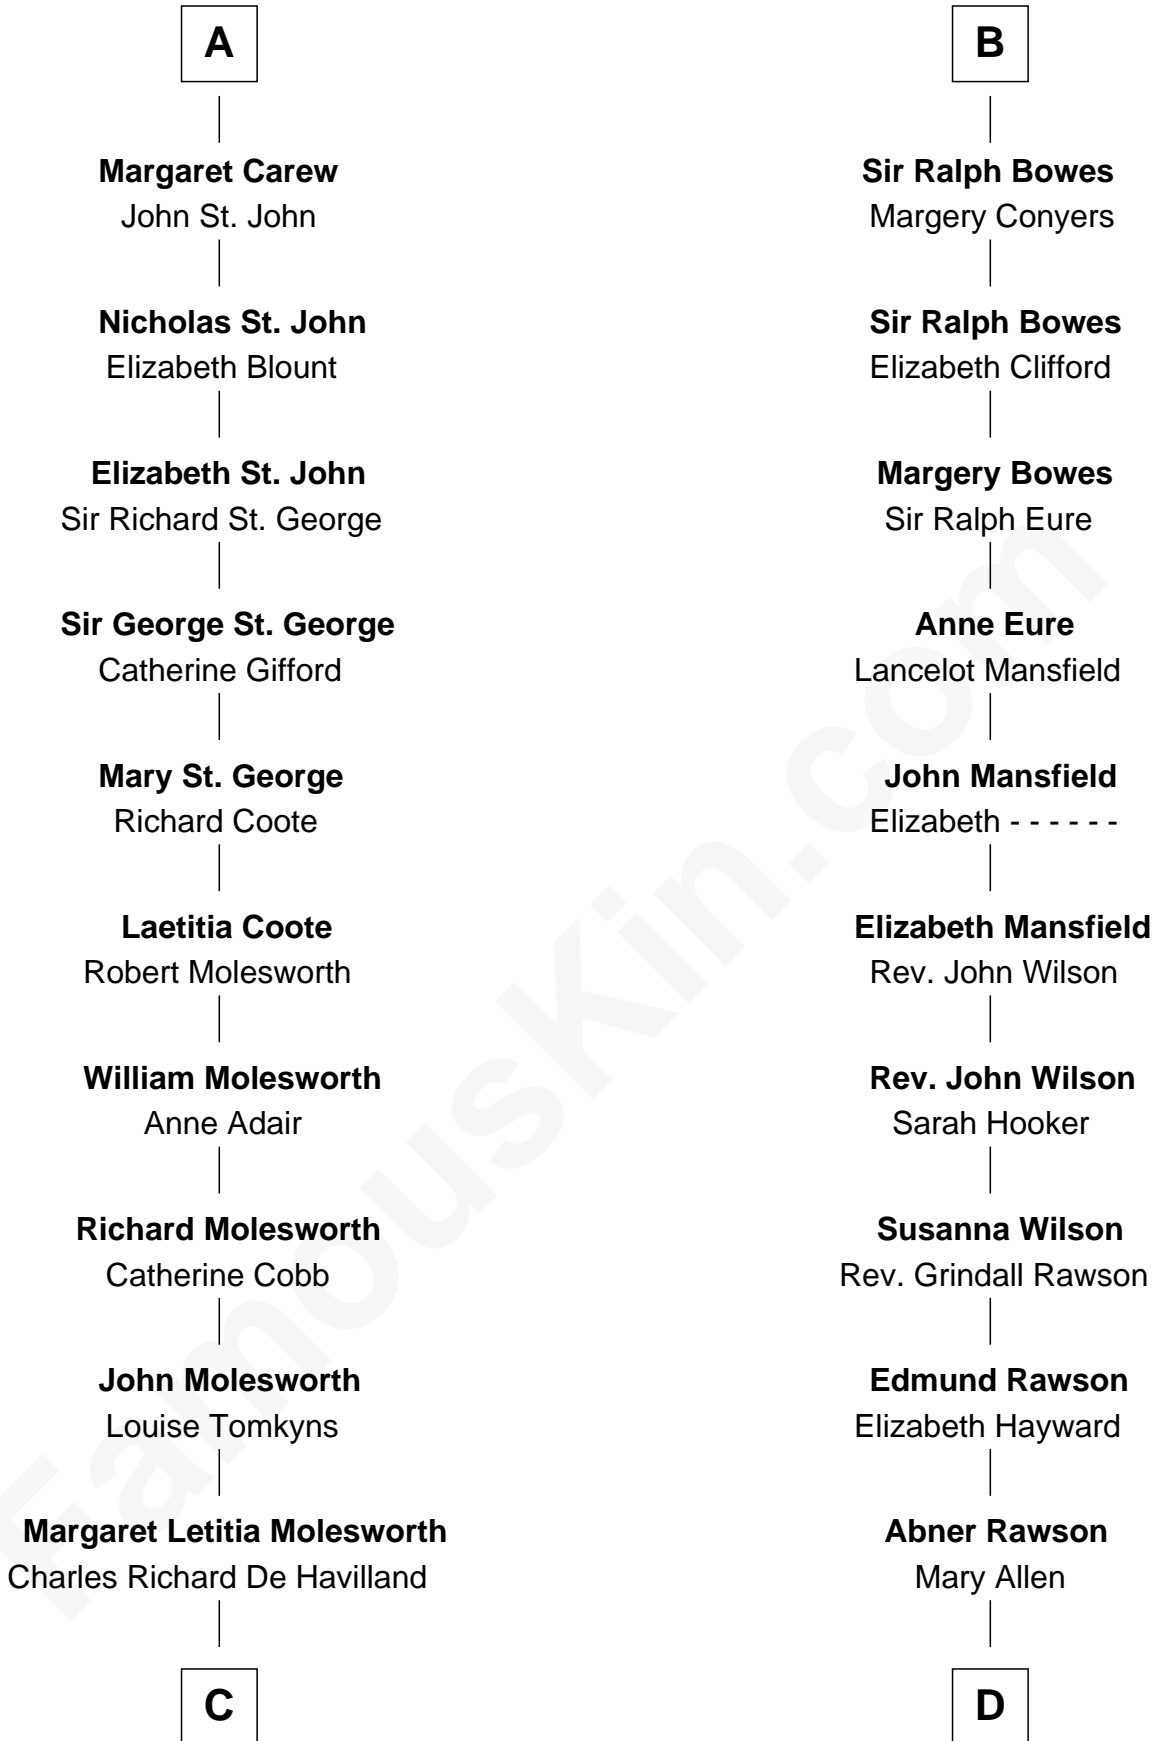

FamousKin.com
Relationship Chart of
Olivia De Havilland
Movie Actress

18th cousin 2 times removed of
William Howard Taft
27th U.S. President

C

Walter Augustus De Havilland

Lillian Augusta Ruse

Olivia De Havilland

Movie Actress

D

Rhoda Rawson

Aaron Taft

Peter Rawson Taft

Sylvia Howard

Alphonso Taft

Louisa Maria Torrey

William Howard Taft

27th U.S. President

FamousKin.com