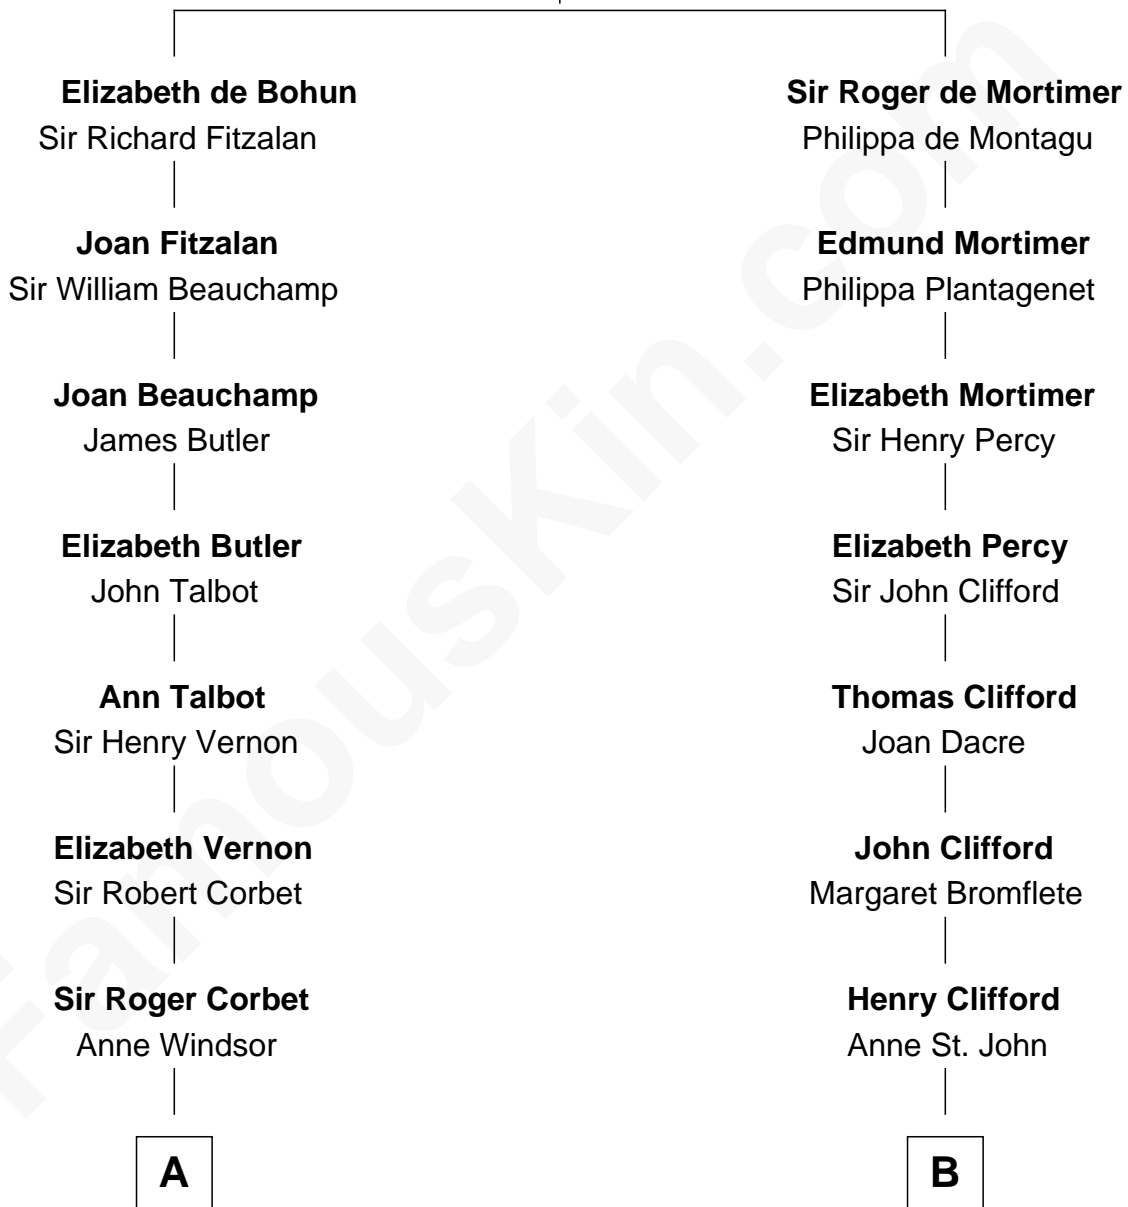

FamousKin.com
Relationship Chart of
Olivia De Havilland
Movie Actress

17th cousin 2 times removed of
William Howard Taft
27th U.S. President

Elizabeth de Badlesmere

with husband
Sir William de Bohun

with husband
Sir Edmund Mortimer

C

Peter Rawson Taft

Sylvia Howard

Alphonso Taft

Louisa Maria Torrey

William Howard Taft

27th U.S. President

FamousKin.com