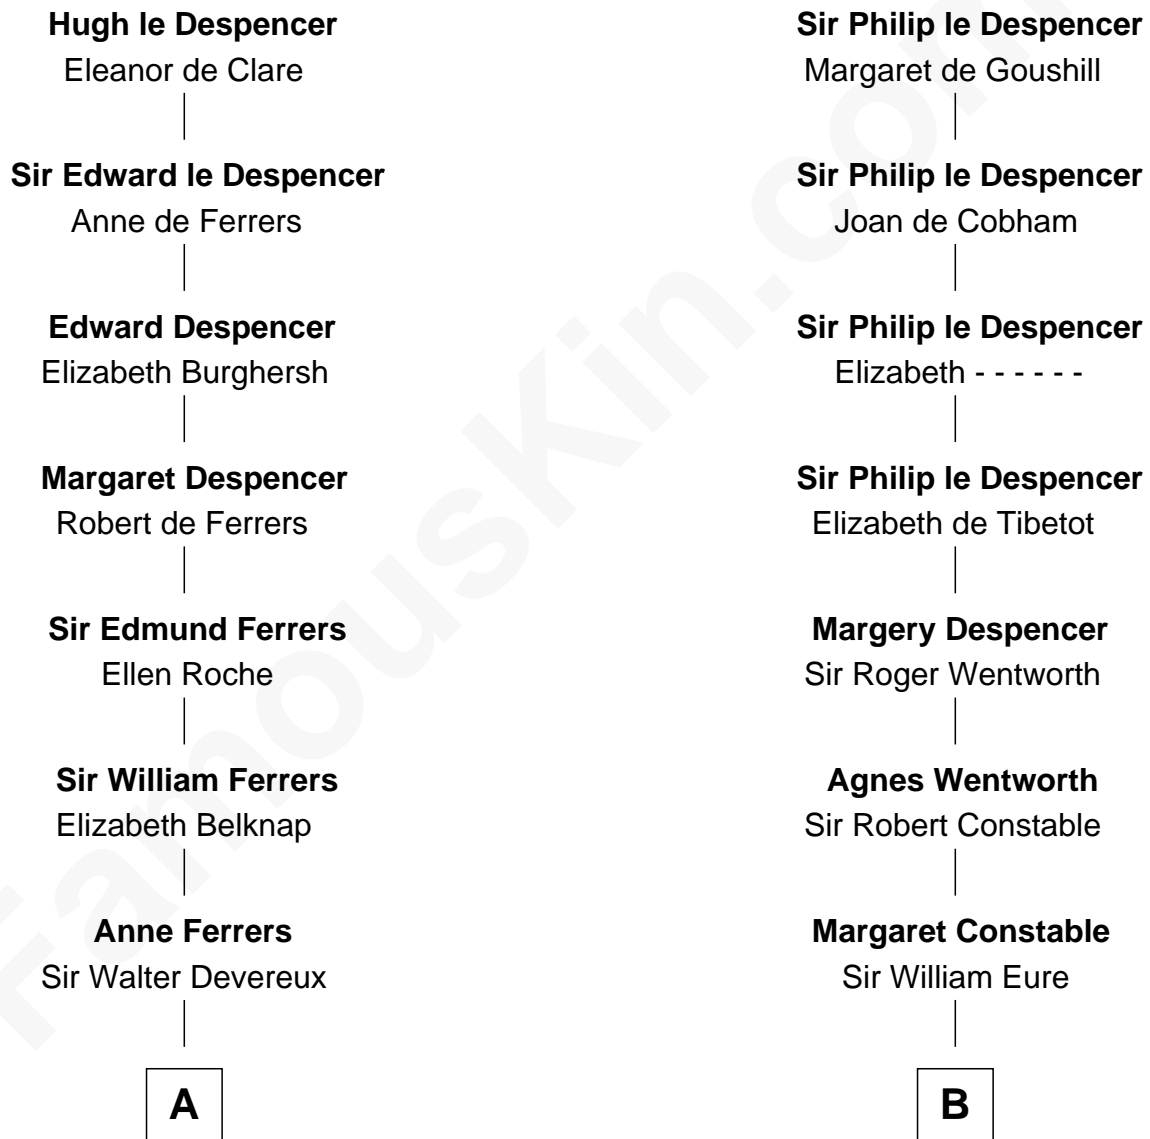

FamousKin.com Relationship Chart of

Olivia De Havilland

Movie Actress

20th cousin of

William Howard Taft

27th U.S. President

Sir Hugh le Despencer

Isabella de Beauchamp

C

John Molesworth

Louise Tomkyns

Margaret Letitia Molesworth

Charles Richard De Havilland

Walter Augustus De Havilland

Lillian Augusta Ruse

Olivia De Havilland