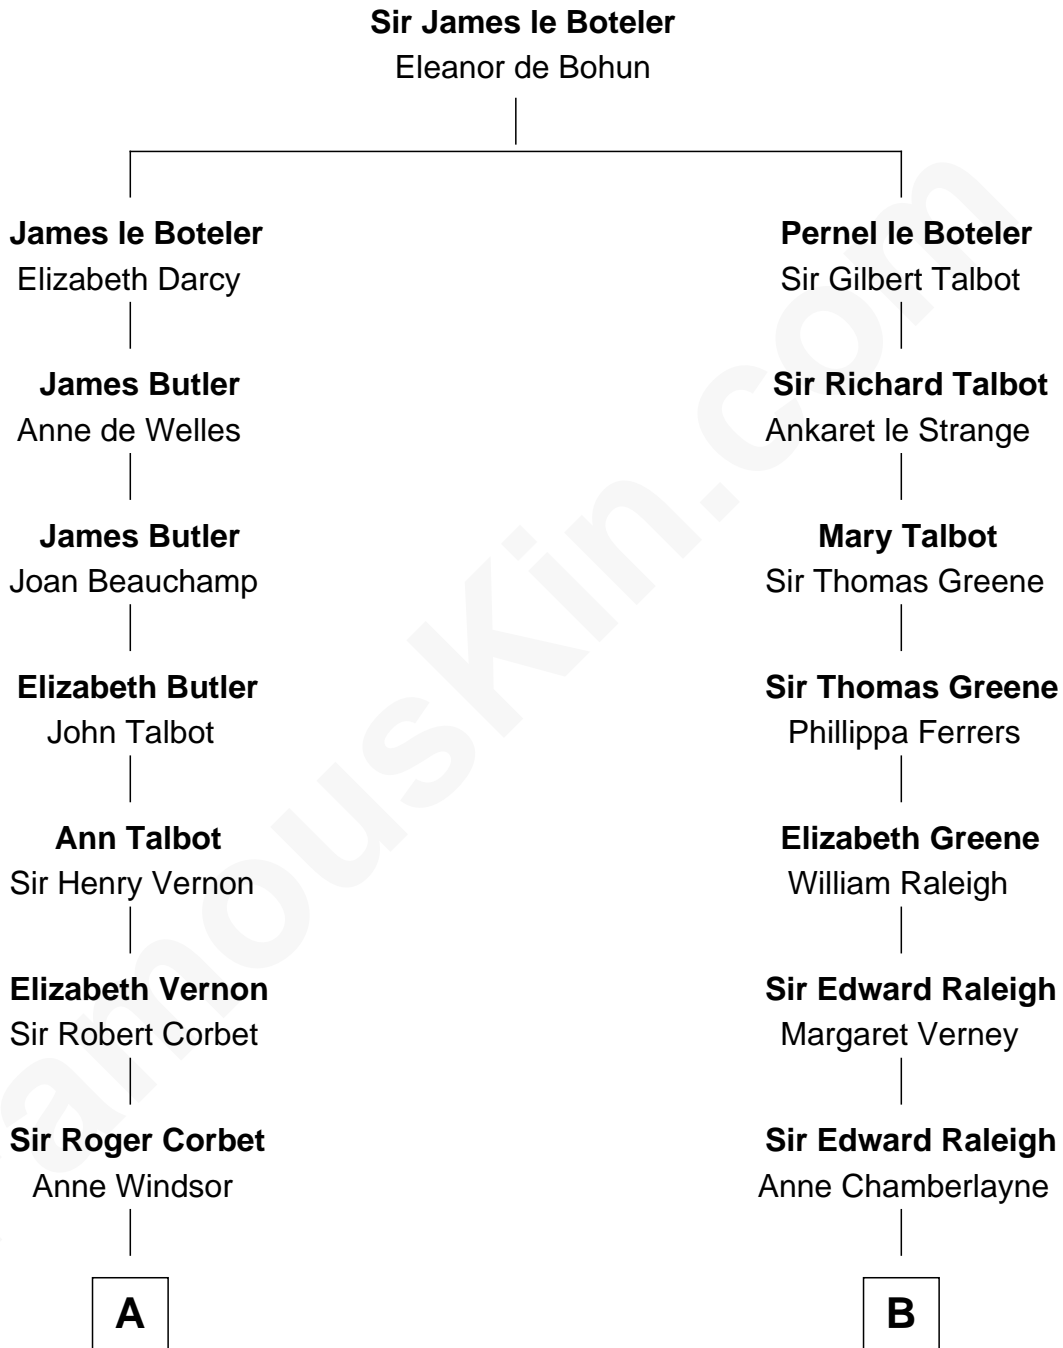

**FamousKin.com**  
**Relationship Chart of**  
**Olivia De Havilland**  
*Movie Actress*

**17th cousin 4 times removed of**  
**Mitt Romney**  
*70th Governor of Massachusetts*

C

**Parley Parker Pratt**

Mary Woods

**Helaman Pratt**

Anna Johanna Dorothy Wilcken

**Anna Amelia Pratt**

Gaskell Samuel Romney

**George Wilcken Romney**

Lenore Emily LaFount

**Mitt Romney**

*70th Governor of Massachusetts*