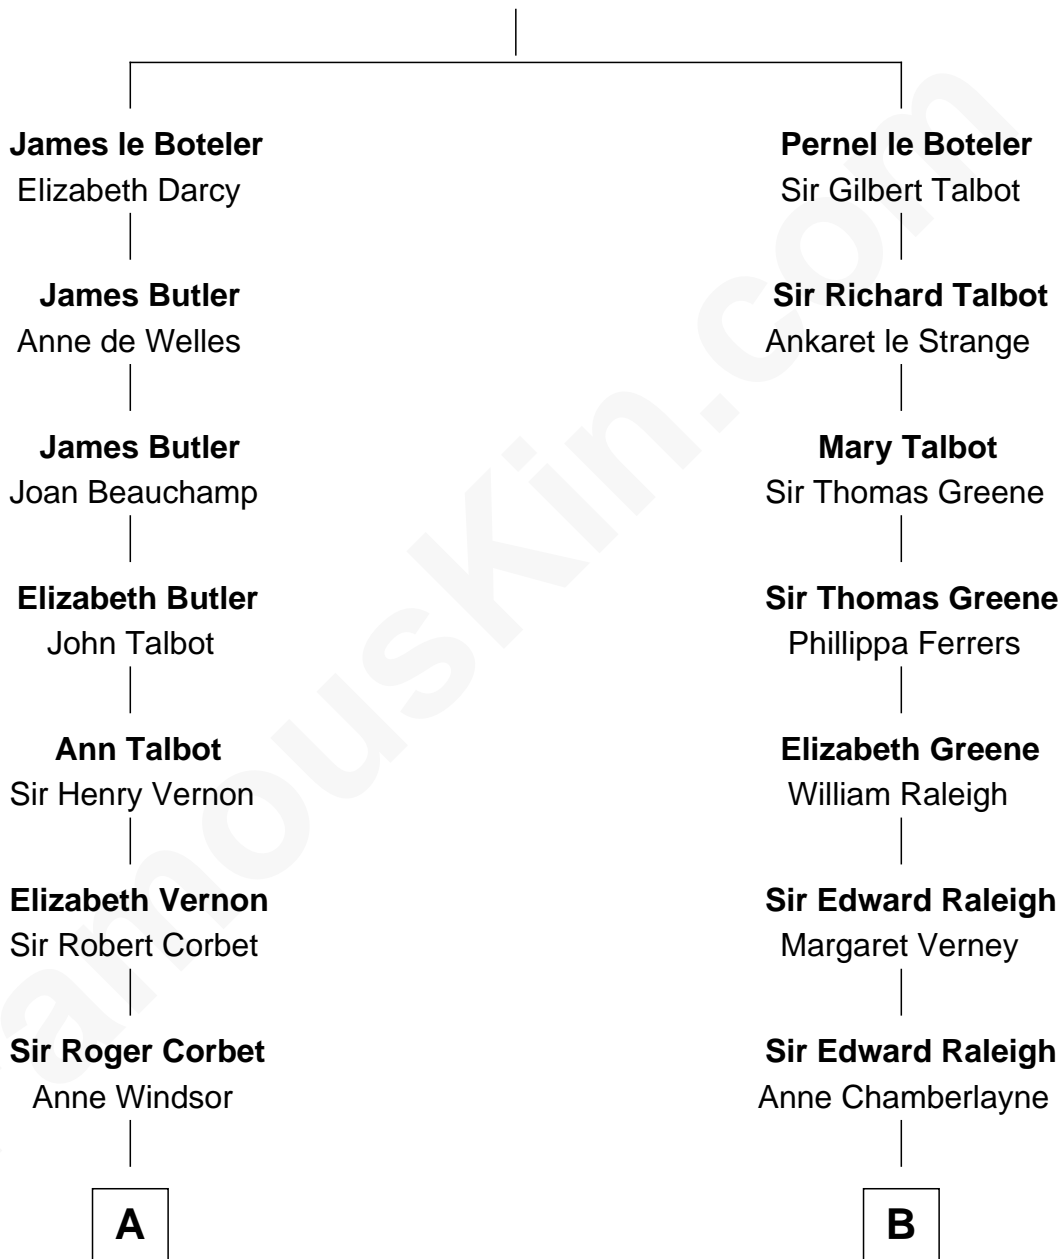

FamousKin.com
Relationship Chart of
Olivia De Havilland
Movie Actress

17th cousin 3 times removed of
George Romney
43rd Governor of Michigan

Sir James le Boteler
 Eleanor de Bohun

C

Parley Parker Pratt

Mary Woods

Helaman Pratt

Anna Johanna Dorothy Wilcken

Anna Amelia Pratt

Gaskell Samuel Romney

George Romney

43rd Governor of Michigan

FamousKin.com