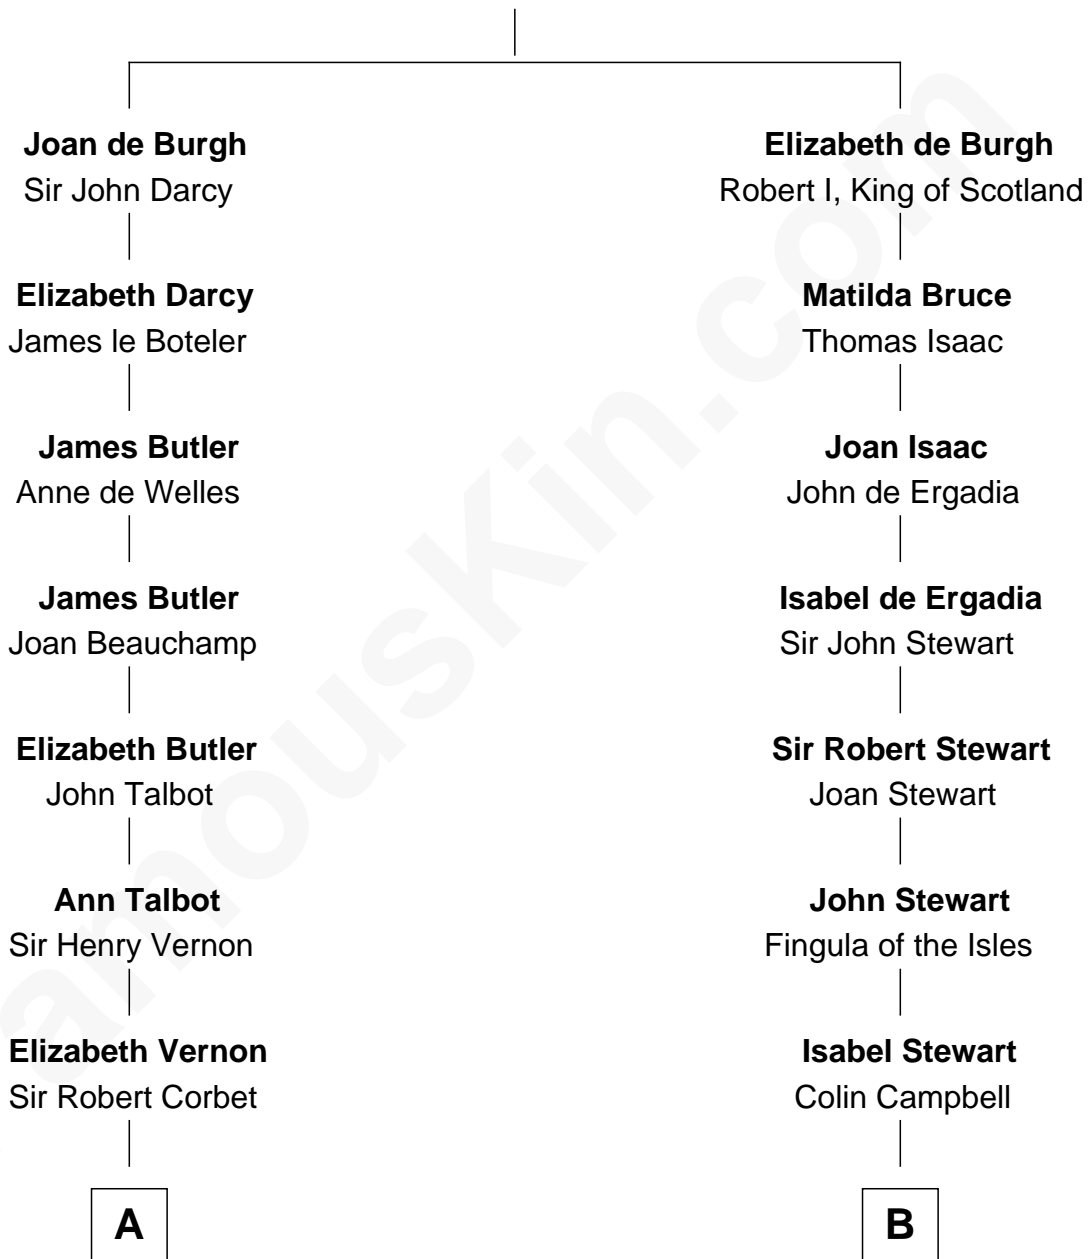

**FamousKin.com**  
**Relationship Chart of**  
**Olivia De Havilland**  
*Movie Actress*

18th cousin 1 time removed of  
**Emily Post**  
*American Author on Etiquette*

**Sir Richard de Burgh**  
 Margaret - - - - -

**C**

**Walter Augustus De Havilland**

Lillian Augusta Ruse

**Olivia De Havilland**

*Movie Actress*

**D**

**Marian Bruce**

William Price