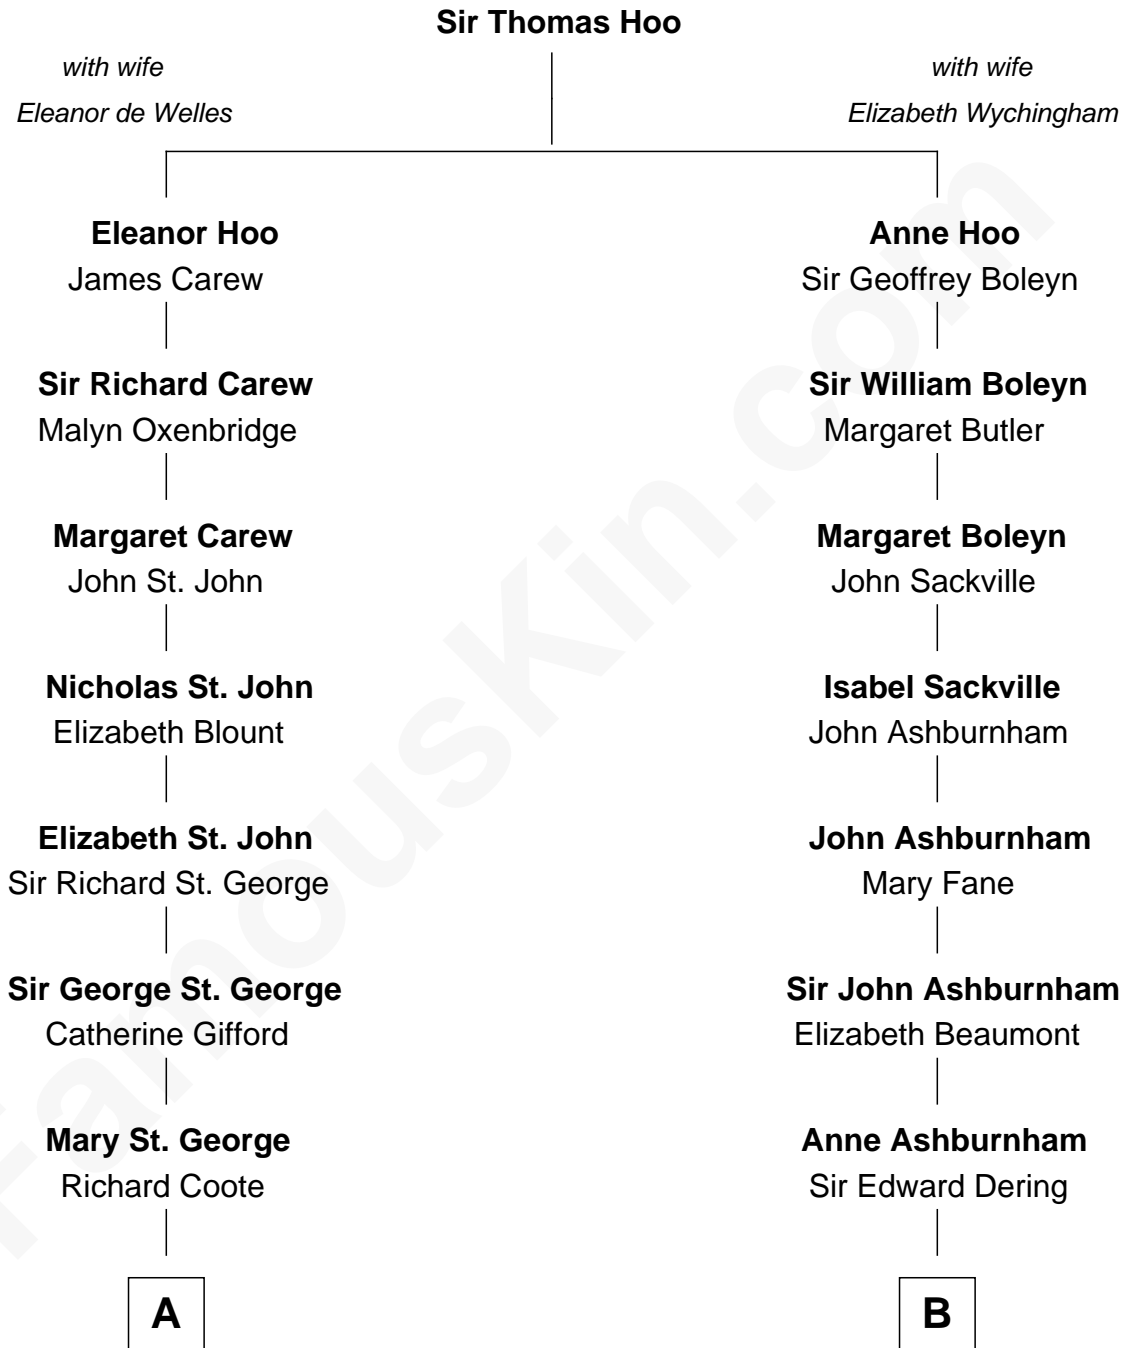

FamousKin.com
Relationship Chart of
Olivia De Havilland
Movie Actress

13th cousin 4 times removed of

Camilla Parker Bowles
Queen Consort of the United Kingdom

Camilla Parker Bowles photo by [Agência Brasil](#) [\(CC BY 3.0 BRAZIL\)](#)