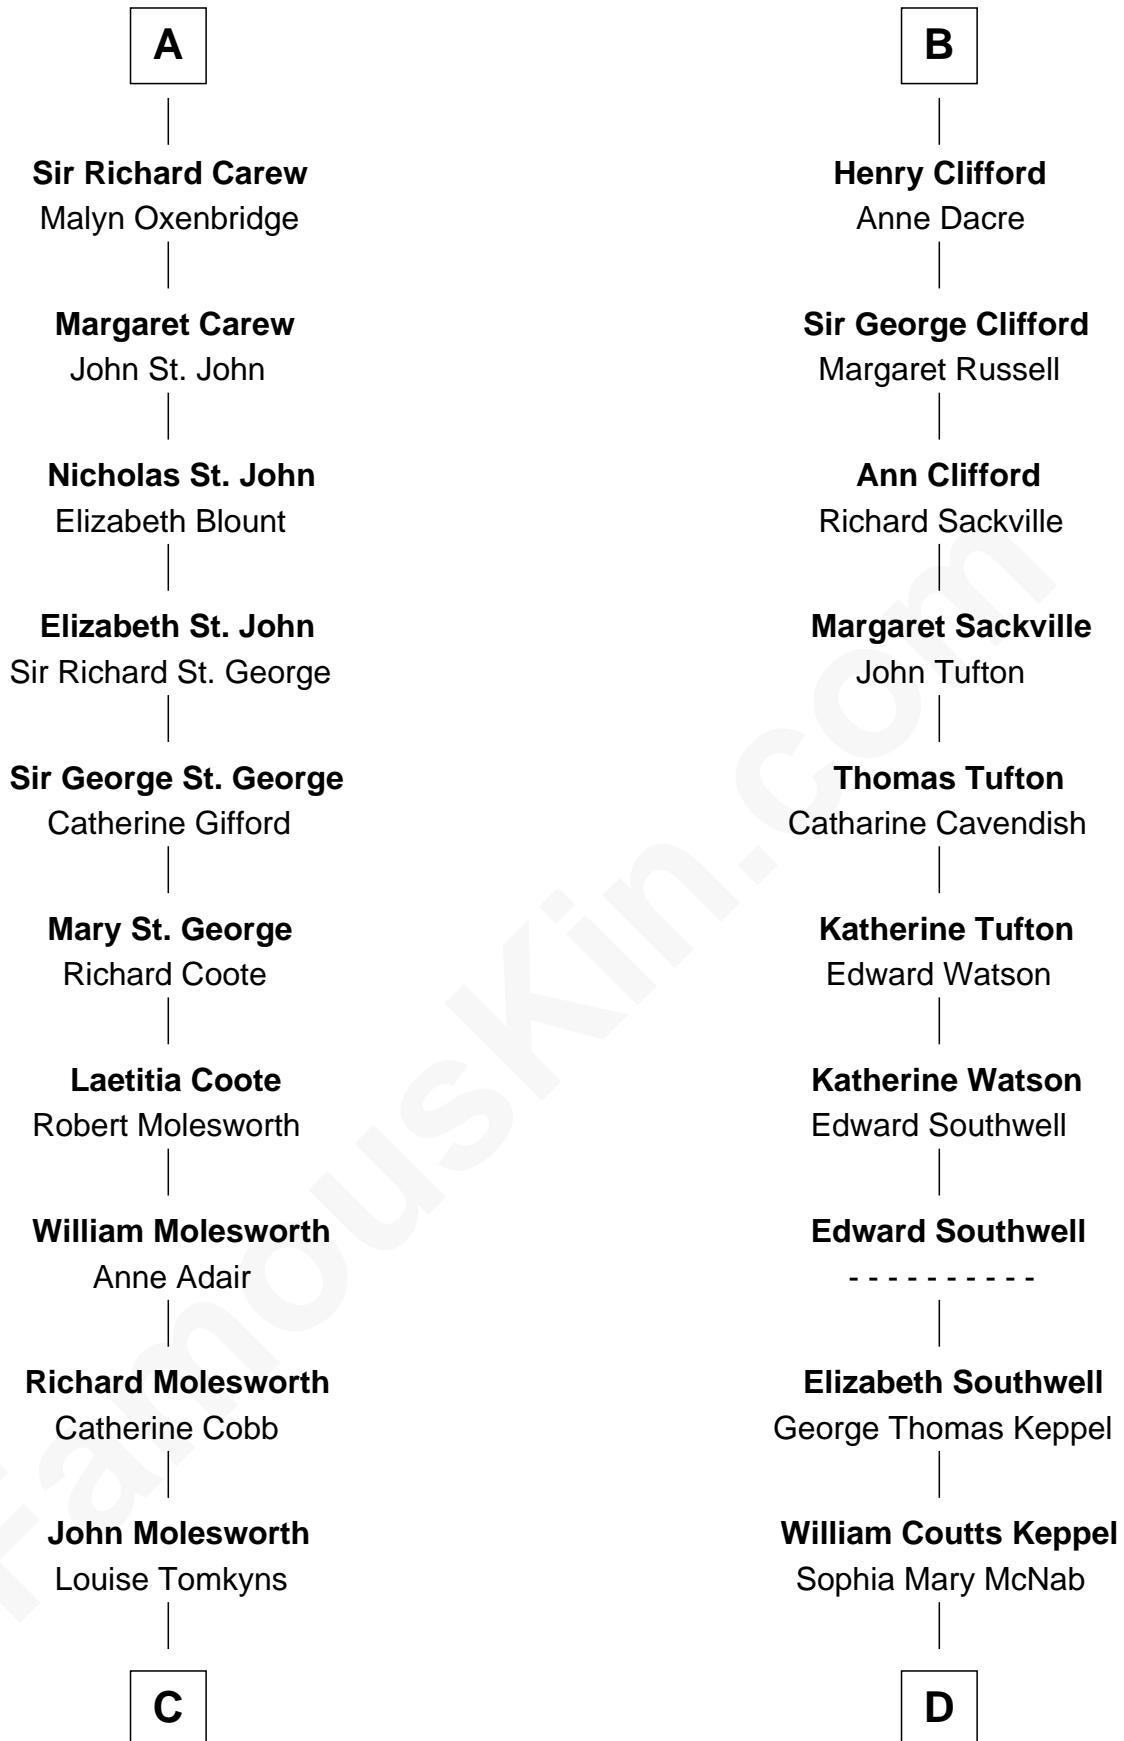

FamousKin.com
Relationship Chart of
Olivia De Havilland
Movie Actress

19th cousin 1 time removed of

Camilla Parker Bowles
Queen Consort of the United Kingdom

Sir Maurice de Berkeley
 Eve la Zouche

C

Margaret Letitia Molesworth

Charles Richard De Havilland

Walter Augustus De Havilland

Lillian Augusta Ruse

Olivia De Havilland

Movie Actress

D

George Keppel

Alice Frederica Edmonstone