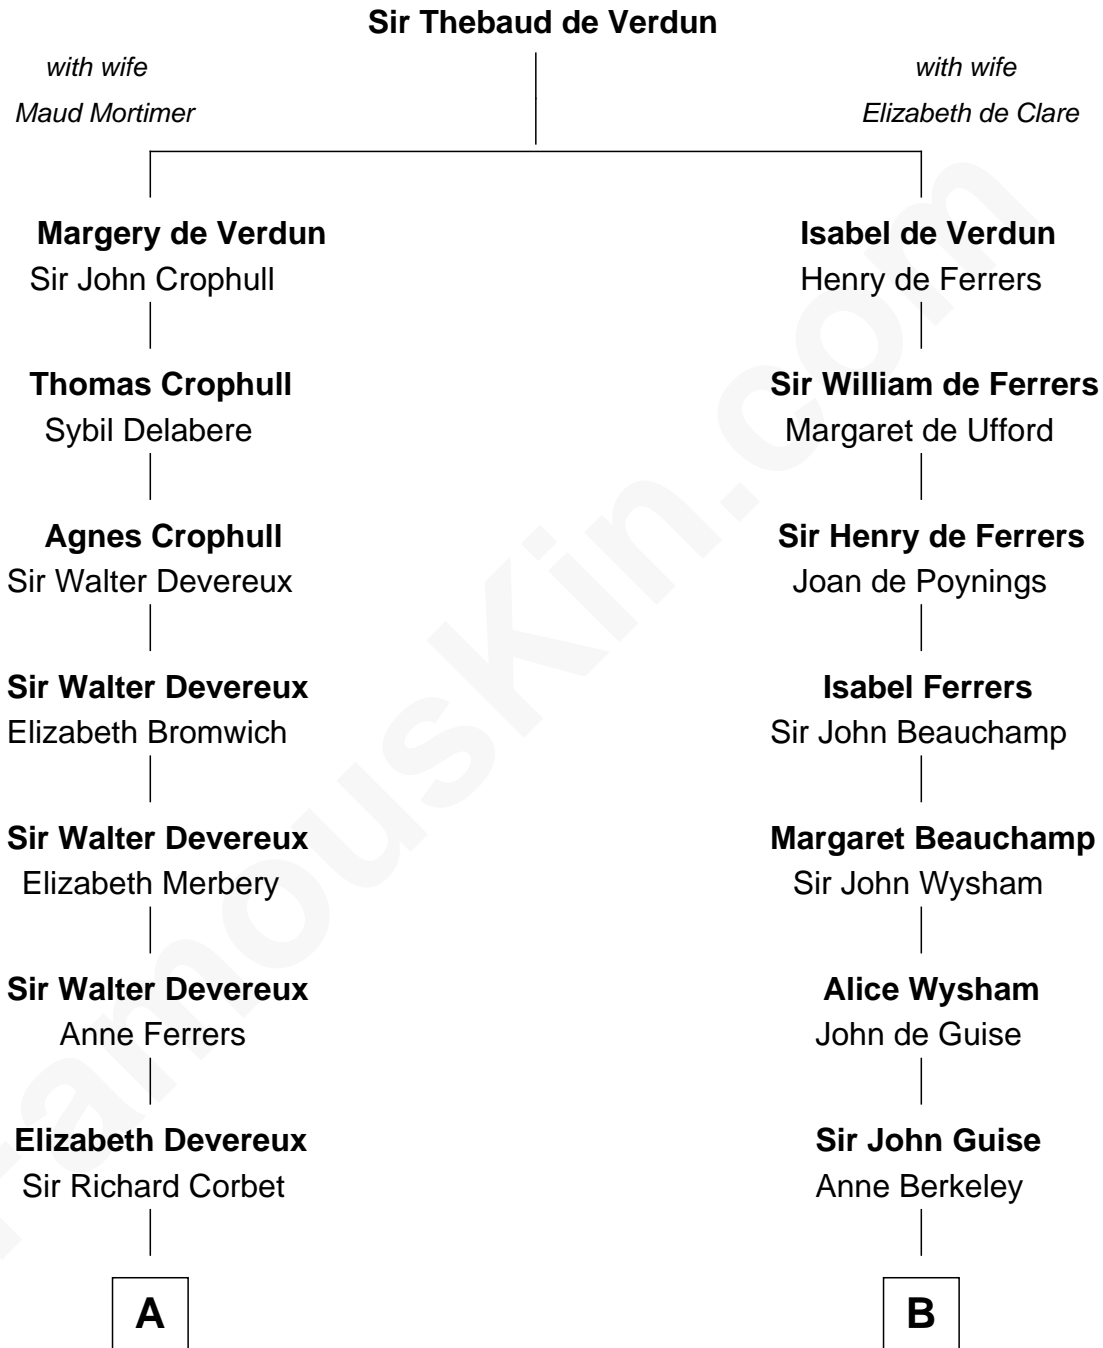

**FamousKin.com**  
**Relationship Chart of**  
**Olivia De Havilland**  
*Movie Actress*

19th cousin 2 times removed of  
**Raquel Welch**  
*Movie Actress*

**C**

**Margaret Letitia Molesworth**

Charles Richard De Havilland

**Walter Augustus De Havilland**

Lillian Augusta Ruse

**Olivia De Havilland**

*Movie Actress*

**D**

**Hannah Kent Robinson**

Elbridge Gerry Hall

**Justin Smith Hall**

Sarah Mehitable Stanford

**Emery Stanford Hall**

Clara Louise Adams

**Josephine Sarah Hall**

Armando Carlos Tejada

**Raquel Welch**

*aka Raquel Welch*