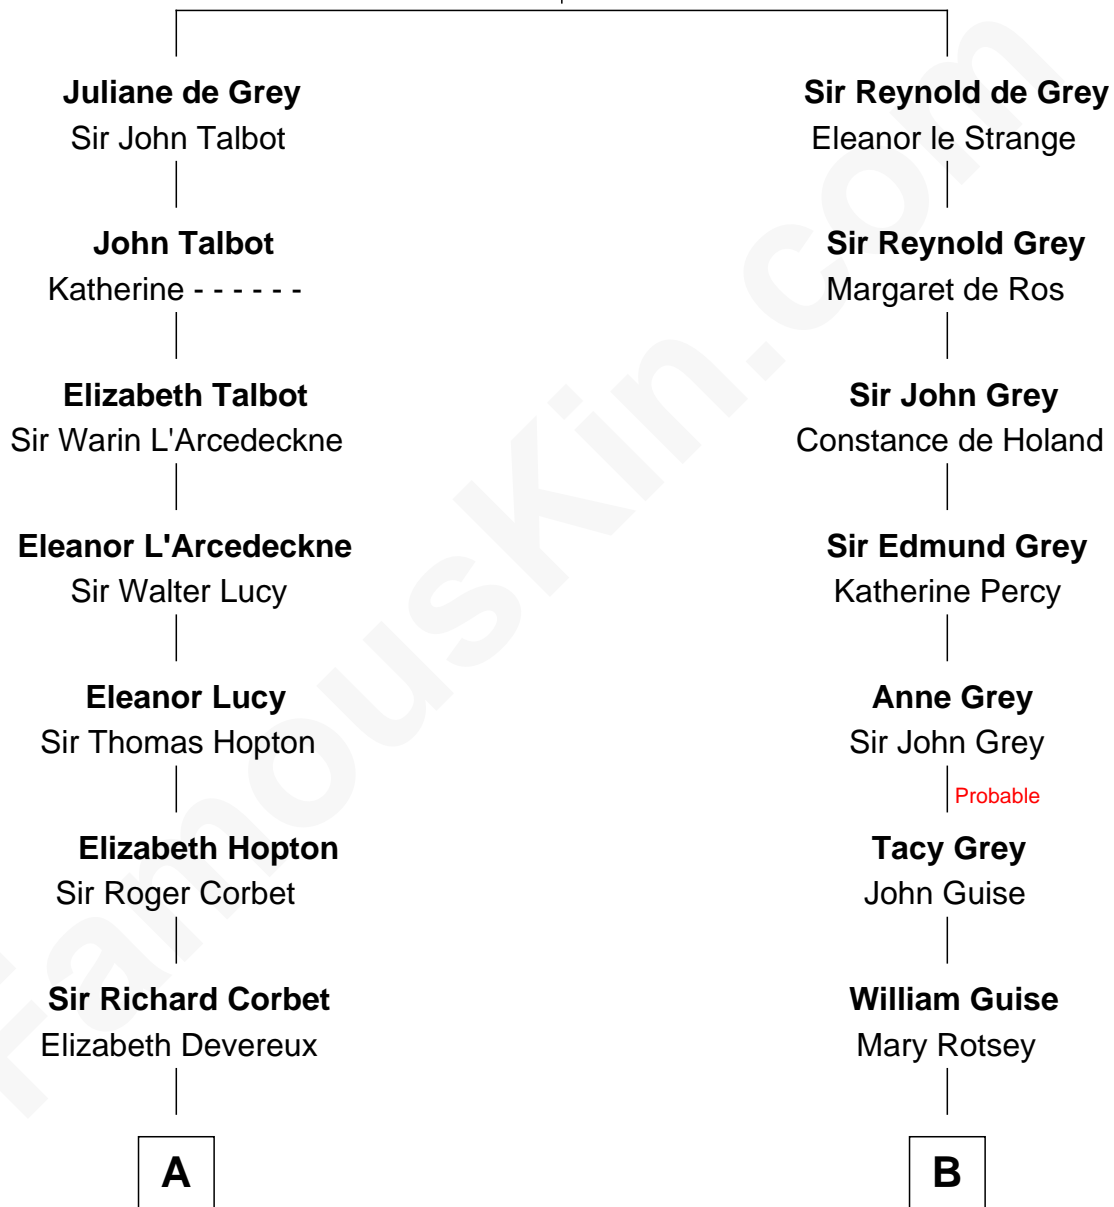

# FamousKin.com Relationship Chart of

**Olivia De Havilland**

*Movie Actress*

19th cousin of

**Raquel Welch**

*Movie Actress*

**Sir Roger de Grey**  
Elizabeth de Hastings

**C**

**Margaret Letitia Molesworth**  
Charles Richard De Havilland

**Walter Augustus De Havilland**  
Lillian Augusta Ruse

**Olivia De Havilland**  
*Movie Actress*

**D**

**Emery Stanford Hall**  
Clara Louise Adams

**Josephine Sarah Hall**  
Armando Carlos Tejada

**Raquel Welch**  
*aka Raquel Welch*

FamousKin.com