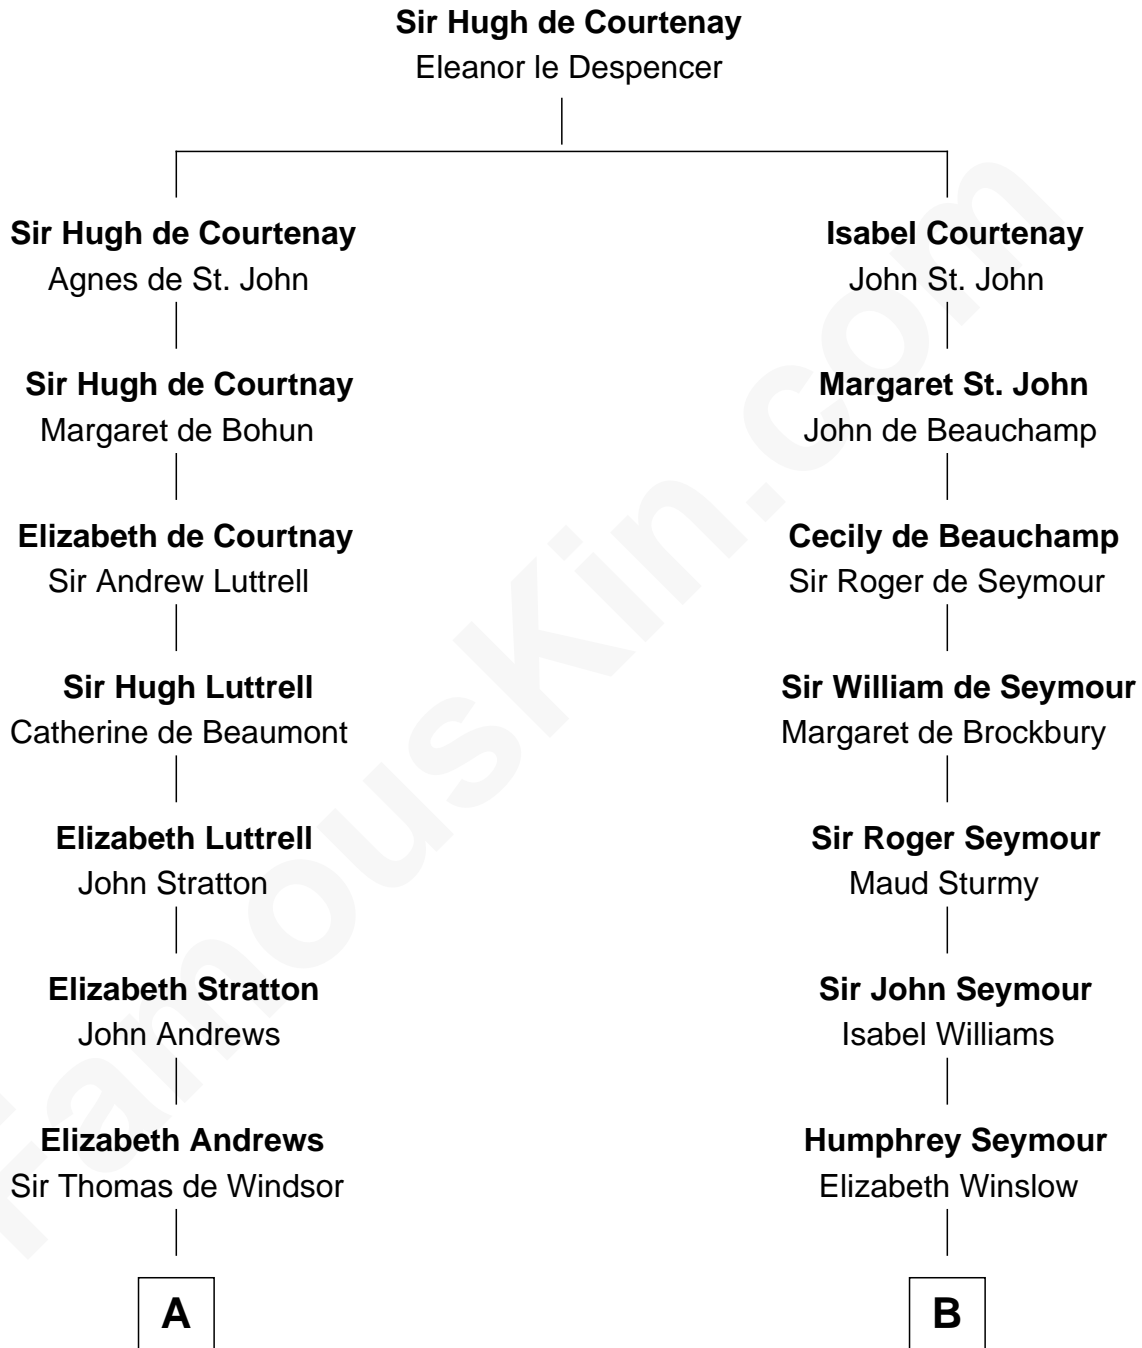

FamousKin.com
Relationship Chart of
Olivia De Havilland
Movie Actress

19th cousin 2 times removed of
Raquel Welch
Movie Actress

C

Margaret Letitia Molesworth

Charles Richard De Havilland

Walter Augustus De Havilland

Lillian Augusta Ruse

Olivia De Havilland

Movie Actress

D

Hannah Kent Robinson

Elbridge Gerry Hall

Justin Smith Hall

Sarah Mehitable Stanford