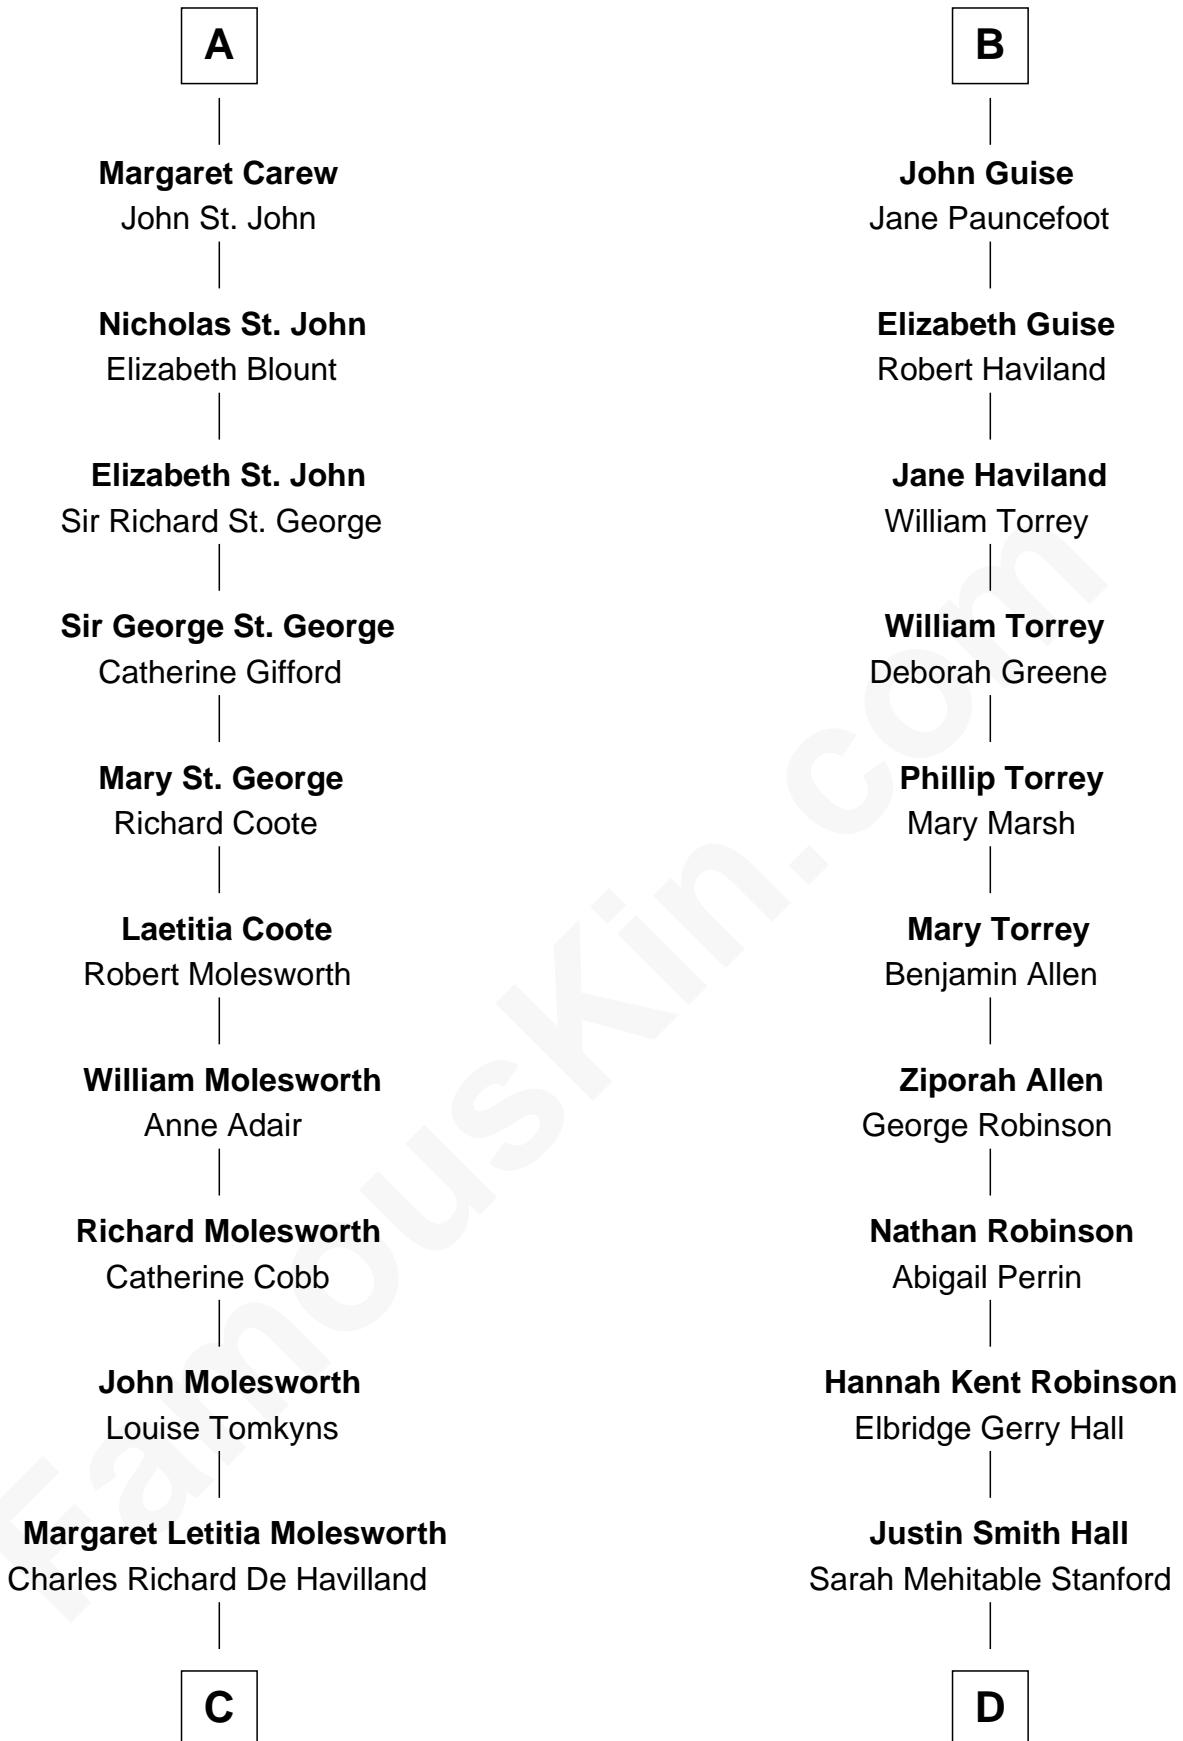

FamousKin.com
Relationship Chart of
Olivia De Havilland
Movie Actress

18th cousin 1 time removed of
Raquel Welch
Movie Actress

C

Walter Augustus De Havilland

Lillian Augusta Ruse

Olivia De Havilland

Movie Actress

D

Emery Stanford Hall

Clara Louise Adams

Josephine Sarah Hall

Armando Carlos Tejada

Raquel Welch

aka Raquel Welch

FamousKin.com