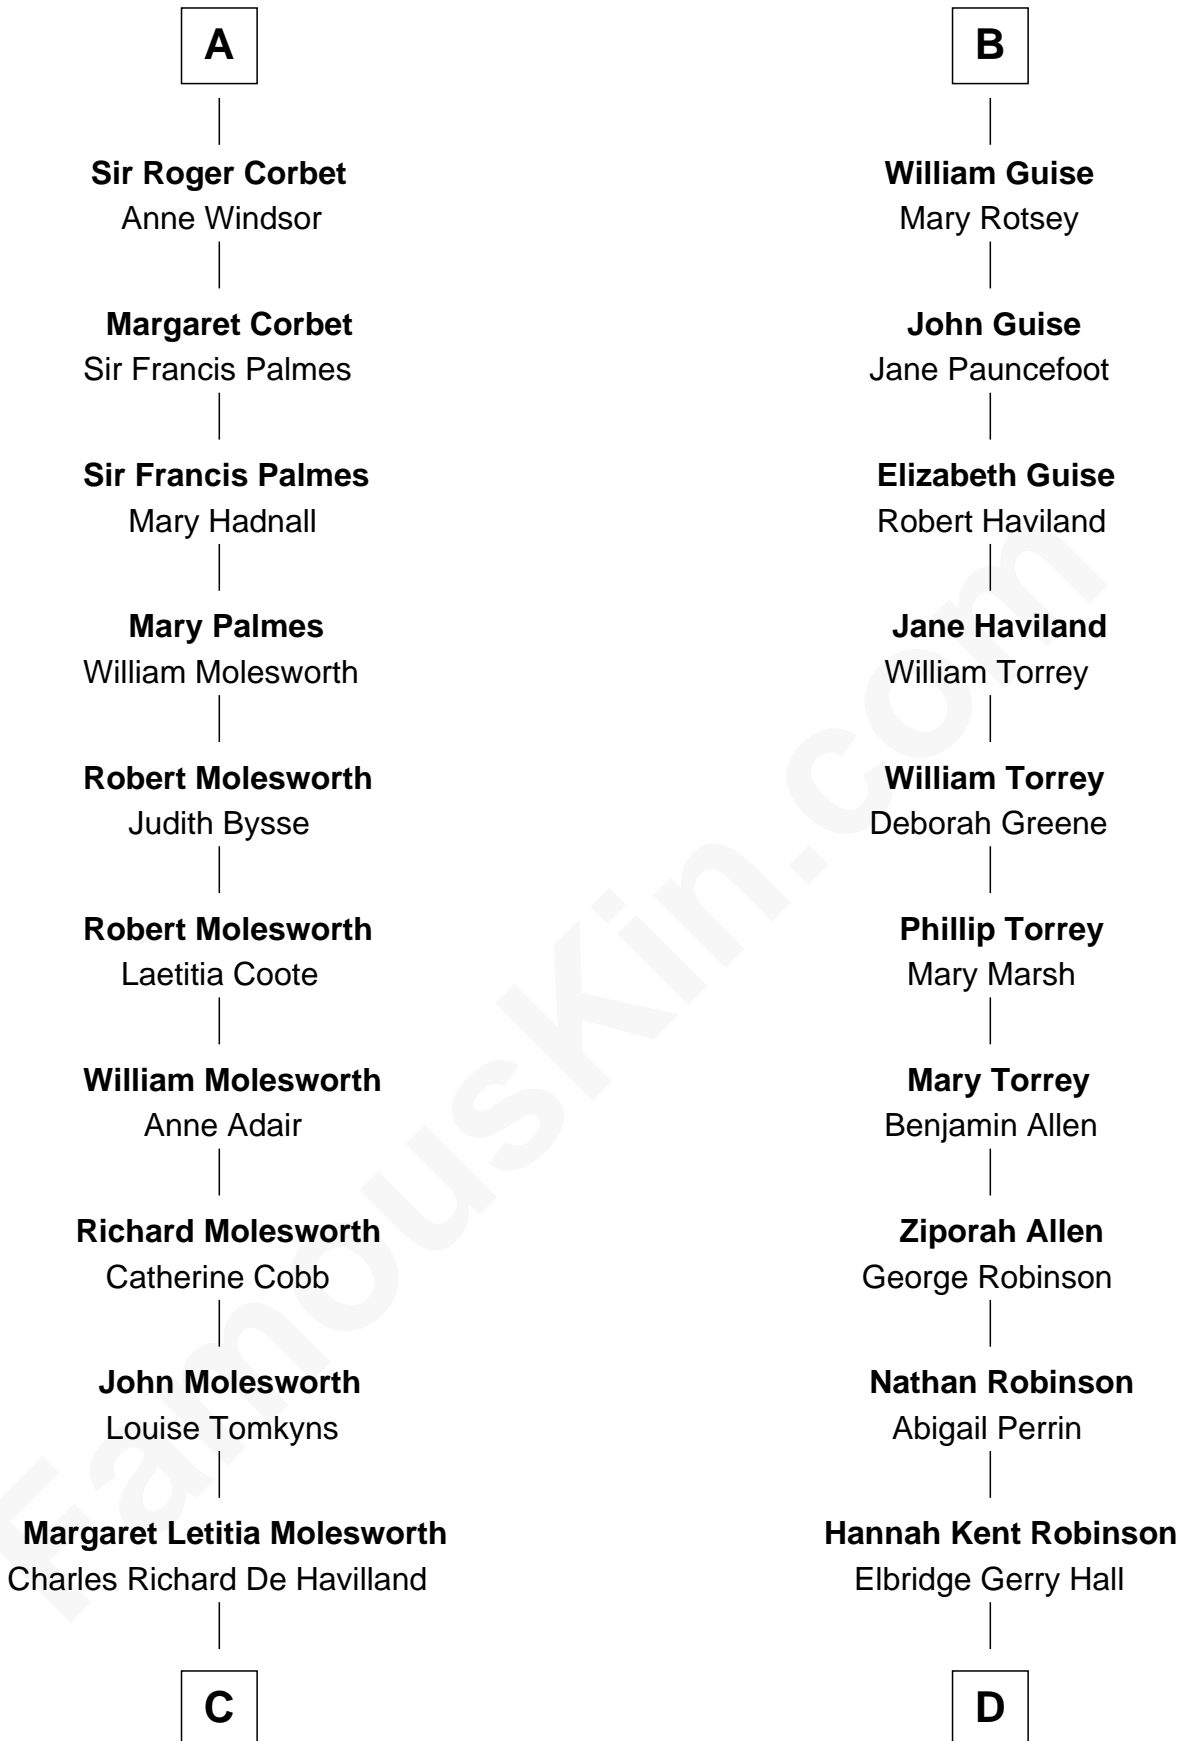

**FamousKin.com**  
**Relationship Chart of**  
**Olivia De Havilland**  
*Movie Actress*

**18th cousin 2 times removed of**  
**Raquel Welch**  
*Movie Actress*

**C**

**Walter Augustus De Havilland**

Lillian Augusta Ruse

**Olivia De Havilland**

*Movie Actress*

**D**

**Justin Smith Hall**

Sarah Mehitable Stanford

**Emery Stanford Hall**

Clara Louise Adams

**Josephine Sarah Hall**

Armando Carlos Tejada

**Raquel Welch**

*aka Raquel Welch*