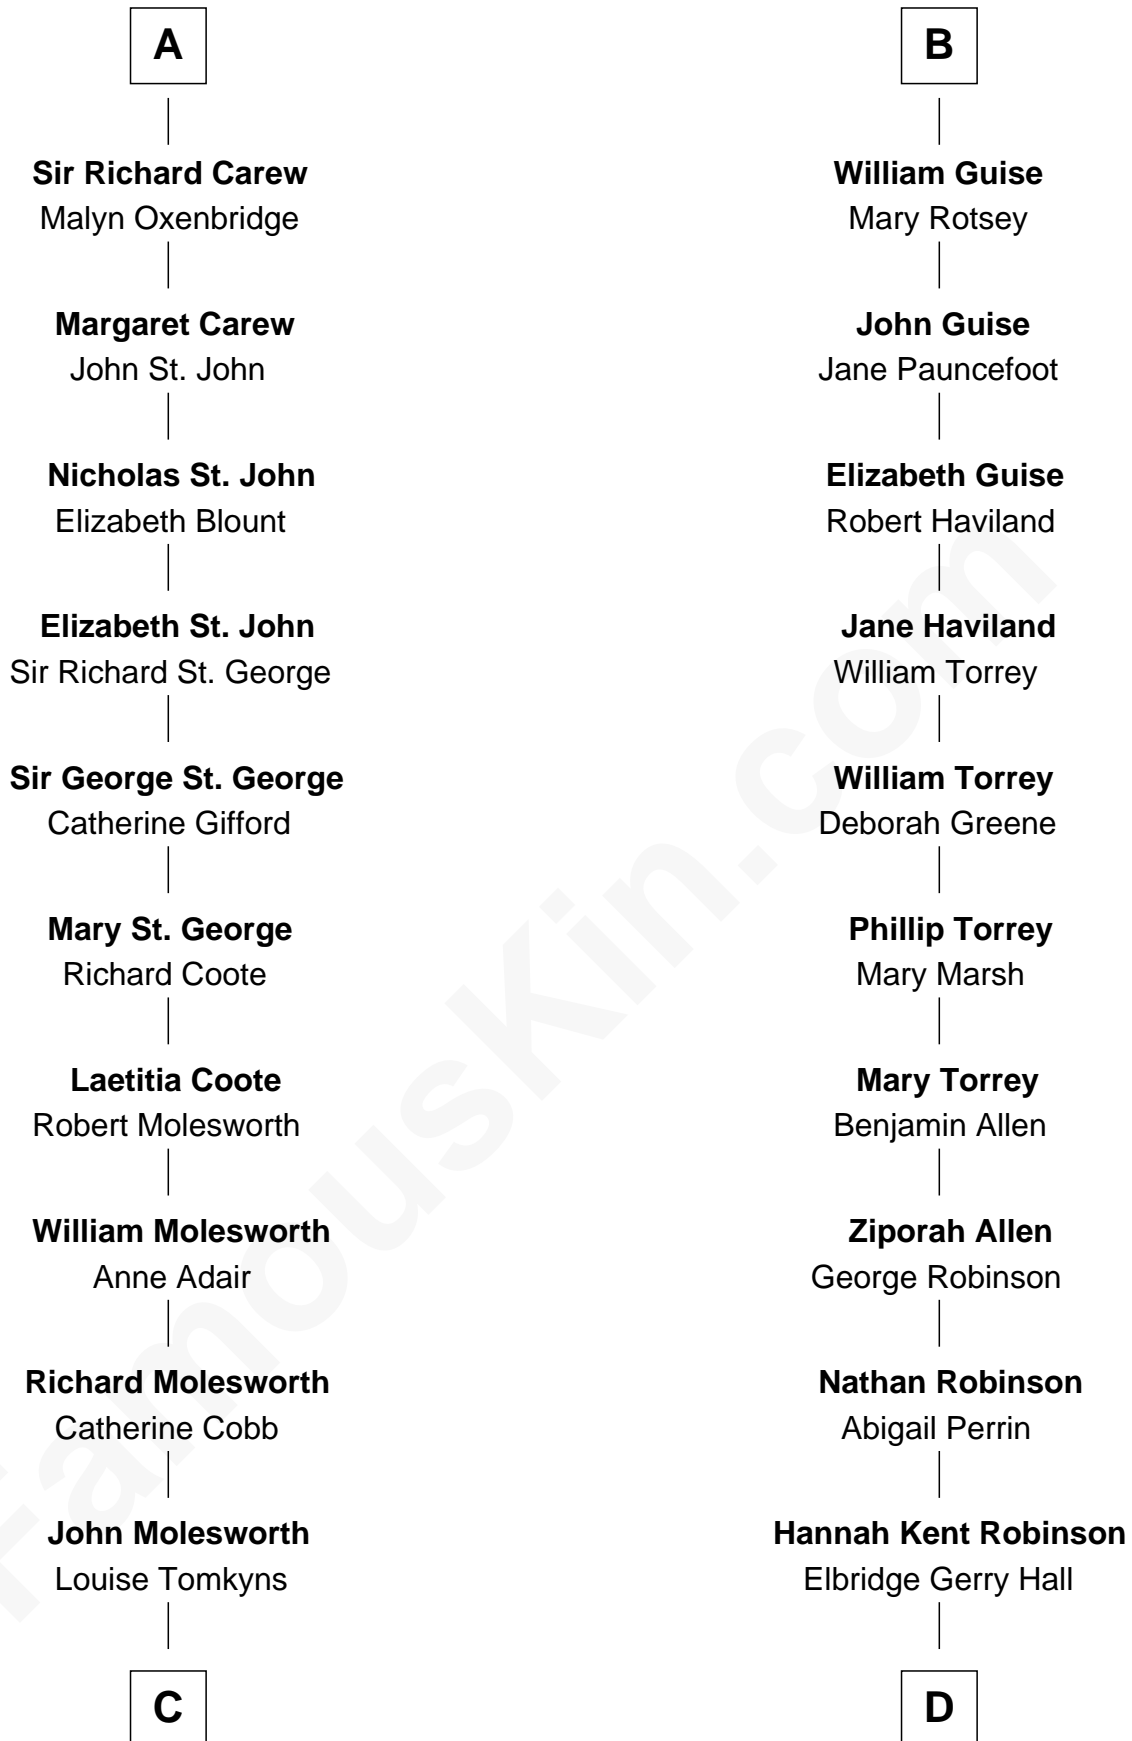

FamousKin.com
Relationship Chart of
Olivia De Havilland
Movie Actress

19th cousin 1 time removed of
Raquel Welch
Movie Actress

Sir Maurice de Berkeley
 Eve la Zouche

C

Margaret Letitia Molesworth
Charles Richard De Havilland

Walter Augustus De Havilland
Lillian Augusta Ruse

Olivia De Havilland
Movie Actress

D

Justin Smith Hall
Sarah Mehitable Stanford

Emery Stanford Hall
Clara Louise Adams

Josephine Sarah Hall
Armando Carlos Tejada