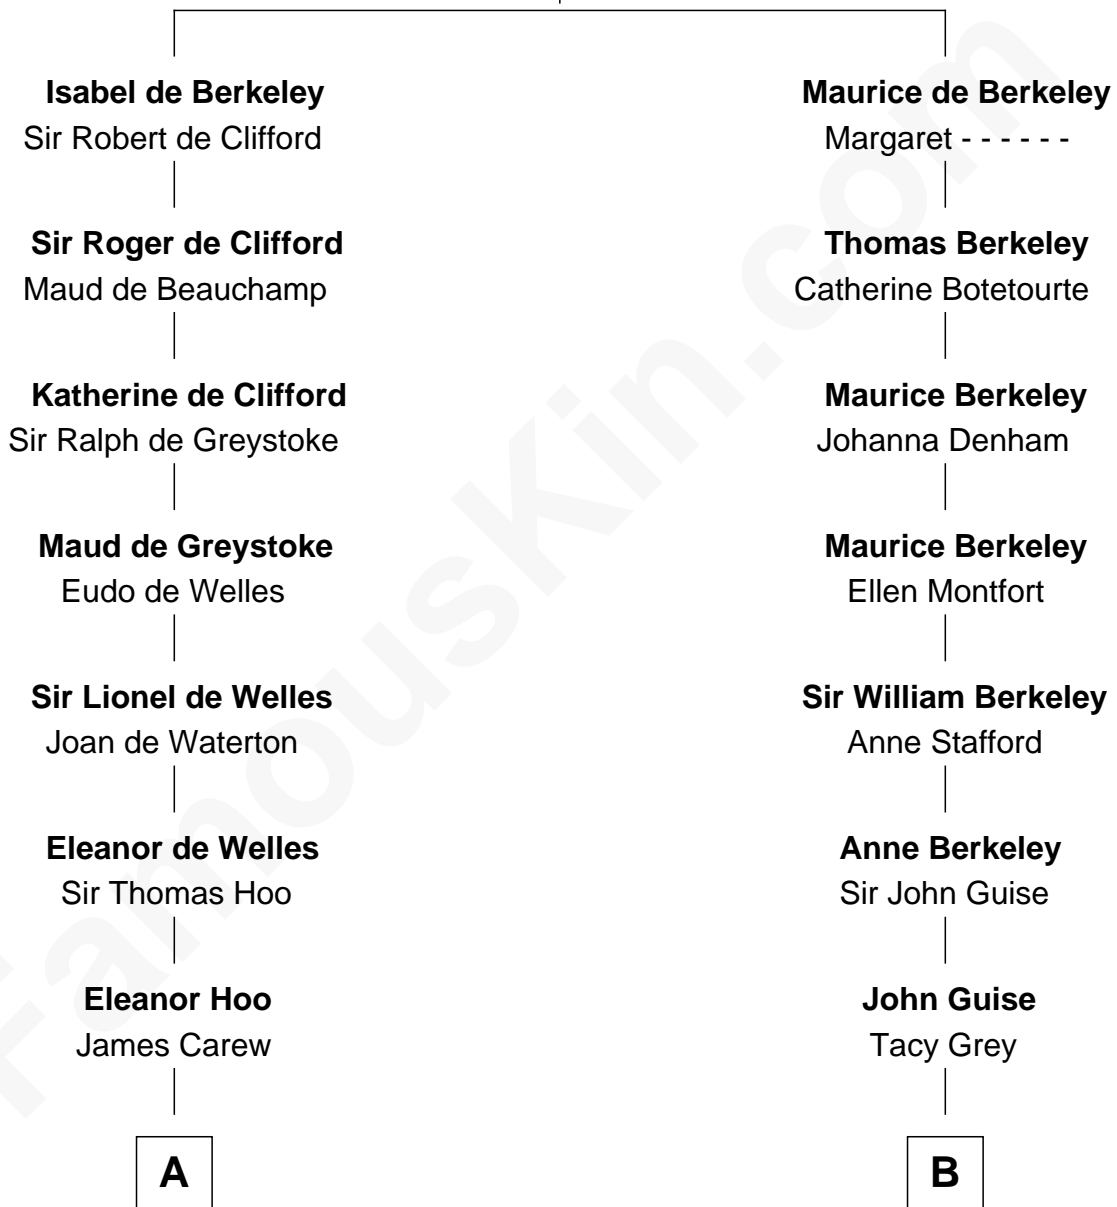

FamousKin.com
Relationship Chart of
Olivia De Havilland
Movie Actress

19th cousin 1 time removed of
Raquel Welch
Movie Actress

Sir Maurice de Berkeley
 Eve la Zouche

C

Margaret Letitia Molesworth
Charles Richard De Havilland

Walter Augustus De Havilland
Lillian Augusta Ruse

Olivia De Havilland
Movie Actress

D

Justin Smith Hall
Sarah Mehitable Stanford

Emery Stanford Hall
Clara Louise Adams

Josephine Sarah Hall
Armando Carlos Tejada

Raquel Welch
aka Raquel Welch