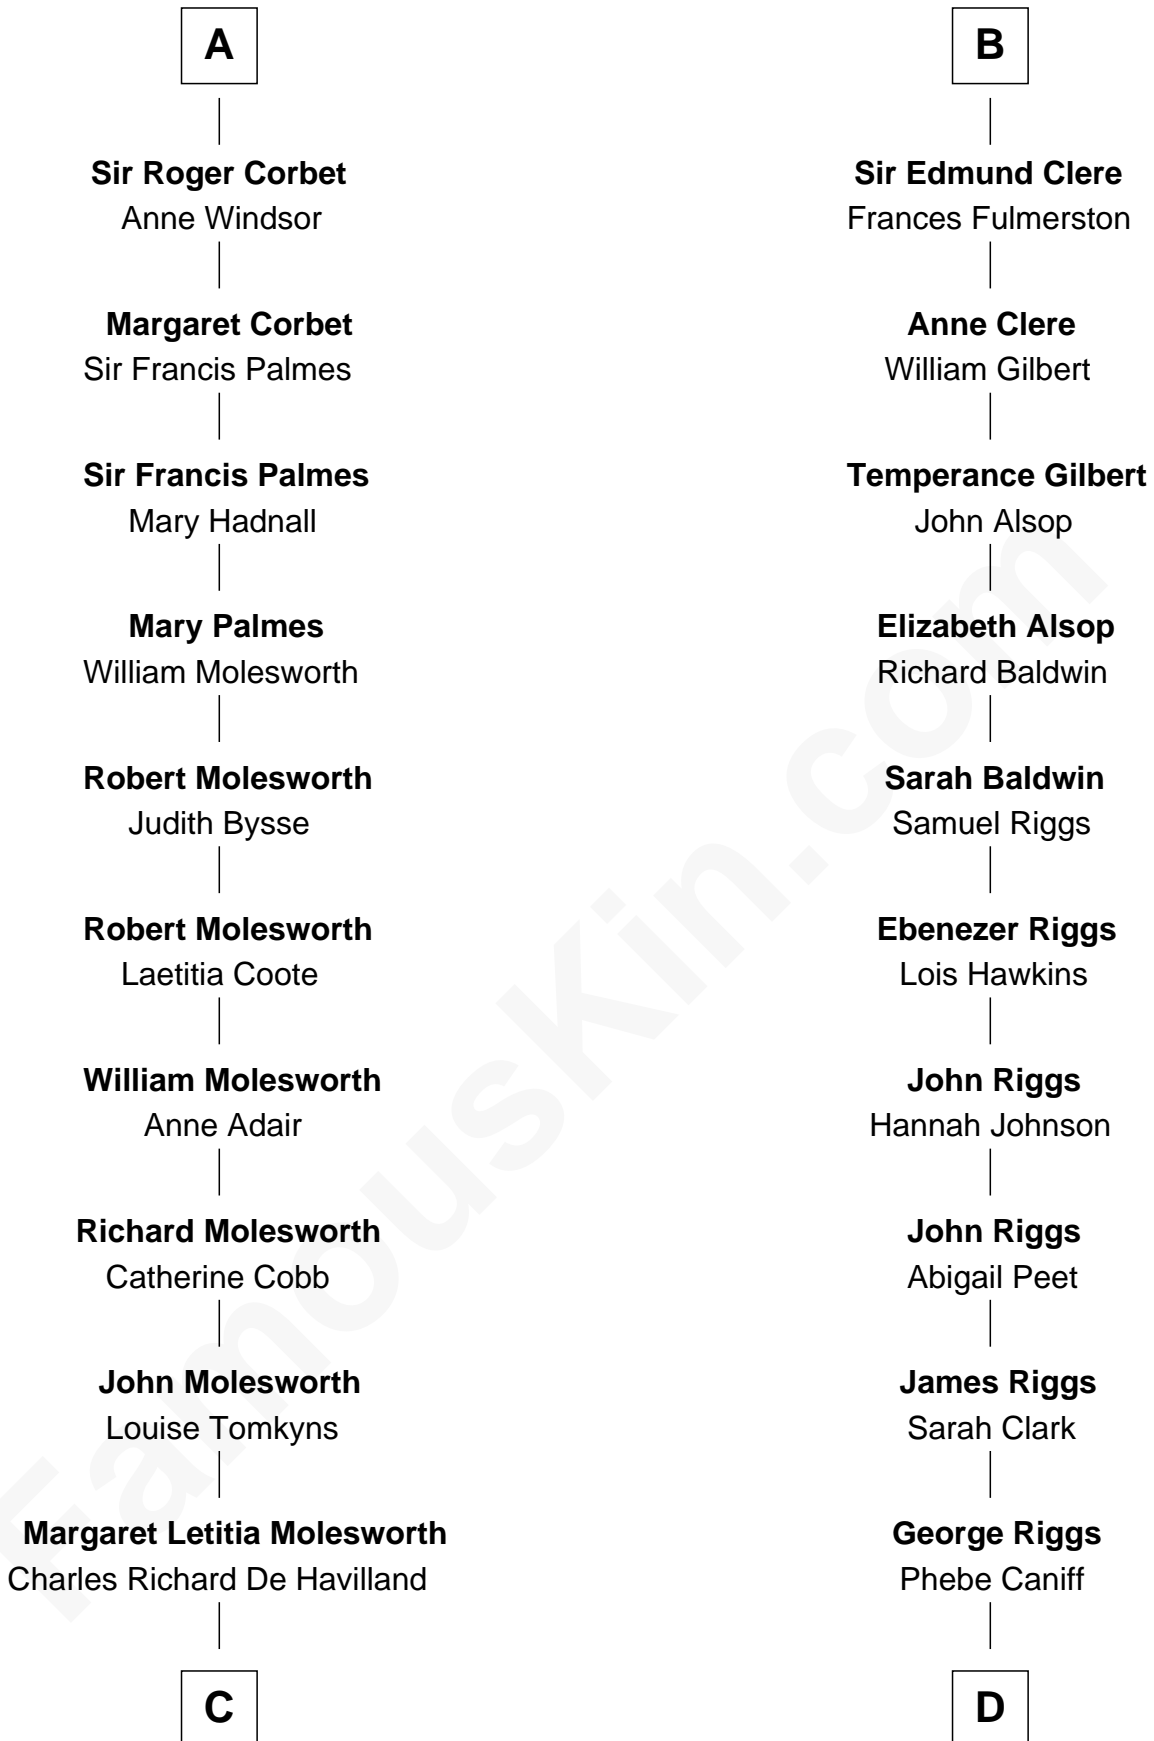

FamousKin.com
Relationship Chart of
Olivia De Havilland
Movie Actress

18th cousin 2 times removed of

Mamie (Doud) Eisenhower
First Lady of President Dwight Eisenhower

C

Walter Augustus De Havilland

Lillian Augusta Ruse

Olivia De Havilland

Movie Actress

D

Maria Riggs

Eli Doud

Royal Houghton Doud

Mary Cornelia Sheldon

John Sheldon Doud

Elivera Mathilda Carlson

Mamie (Doud) Eisenhower

First Lady of Dwight Eisenhower