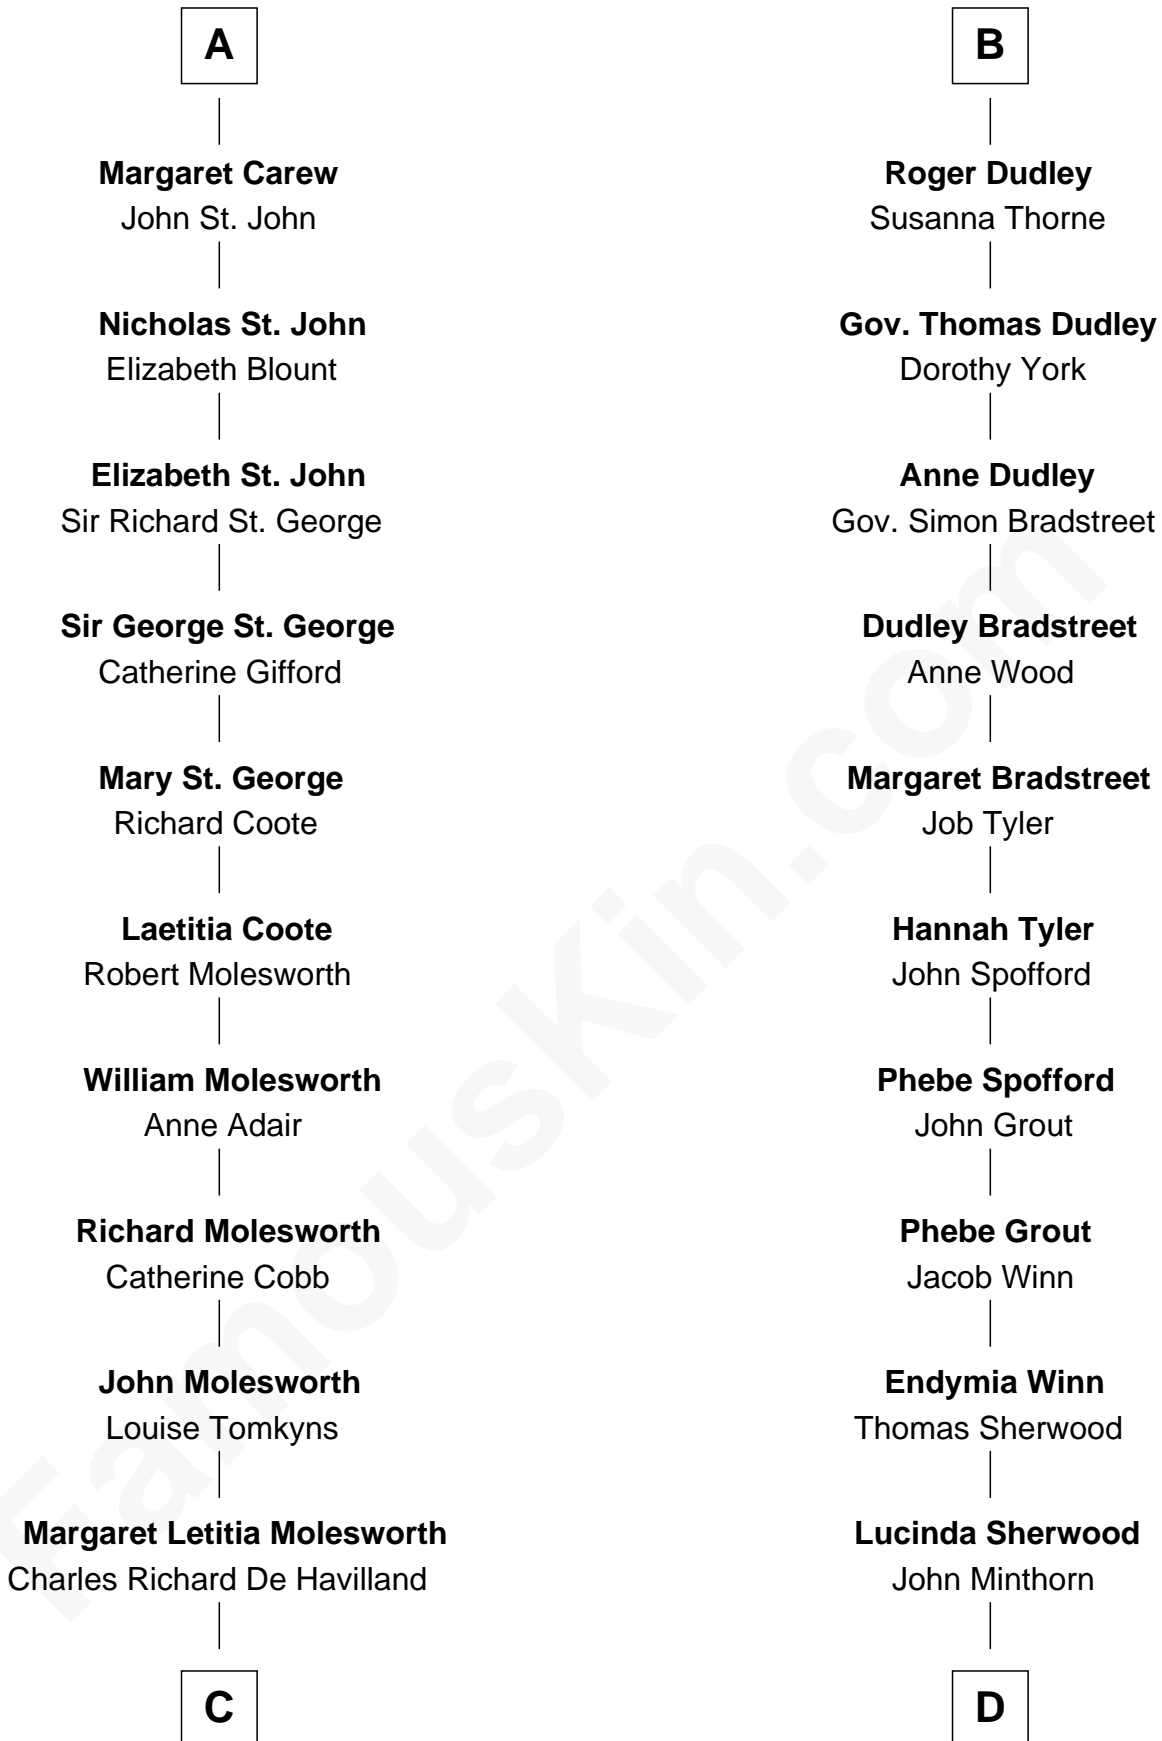

## Relationship Chart of

### Olivia De Havilland

Movie Actress

18th cousin 1 time removed of

**Herbert Hoover**  
31st U.S. President

**C**

**Walter Augustus De Havilland**

Lillian Augusta Ruse

**Olivia De Havilland**

*Movie Actress*

**D**

**Theodore Minthorn**

Mary Wasley

**Hulda Randall Minthorn**

Jessie Clark Hoover

**Herbert Hoover**

*31st U.S. President*