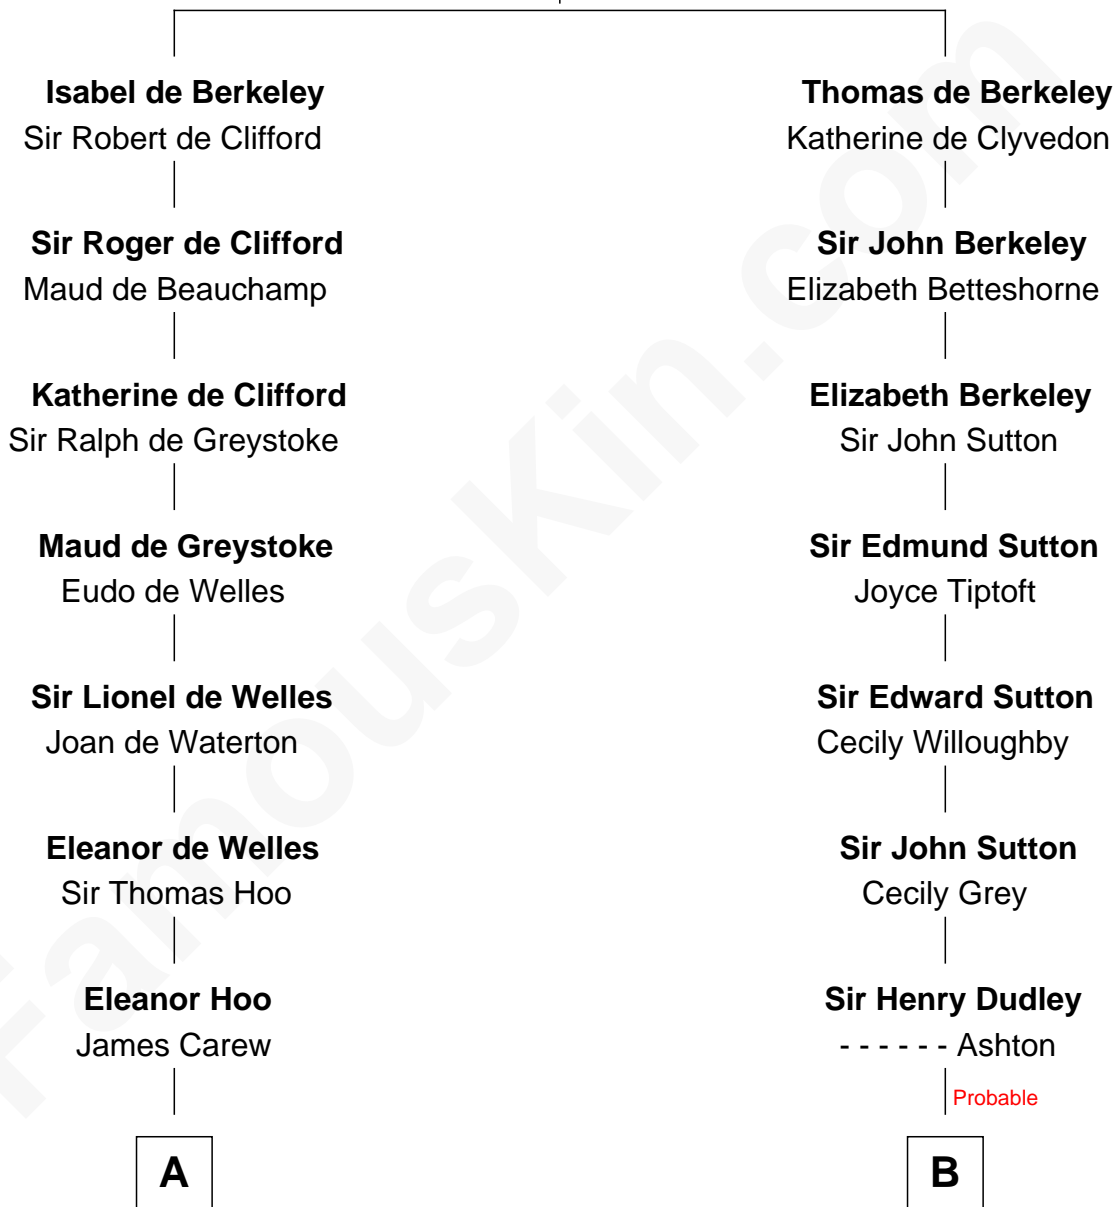

FamousKin.com Relationship Chart of

Olivia De Havilland

Movie Actress

19th cousin of

Herbert Hoover

31st U.S. President

Sir Maurice de Berkeley

Eve la Zouche

C

Margaret Letitia Molesworth
Charles Richard De Havilland

Walter Augustus De Havilland
Lillian Augusta Ruse

Olivia De Havilland
Movie Actress

D

Theodore Minthorn
Mary Wasley

Hulda Randall Minthorn
Jessie Clark Hoover

Herbert Hoover
31st U.S. President

FamousKin.com