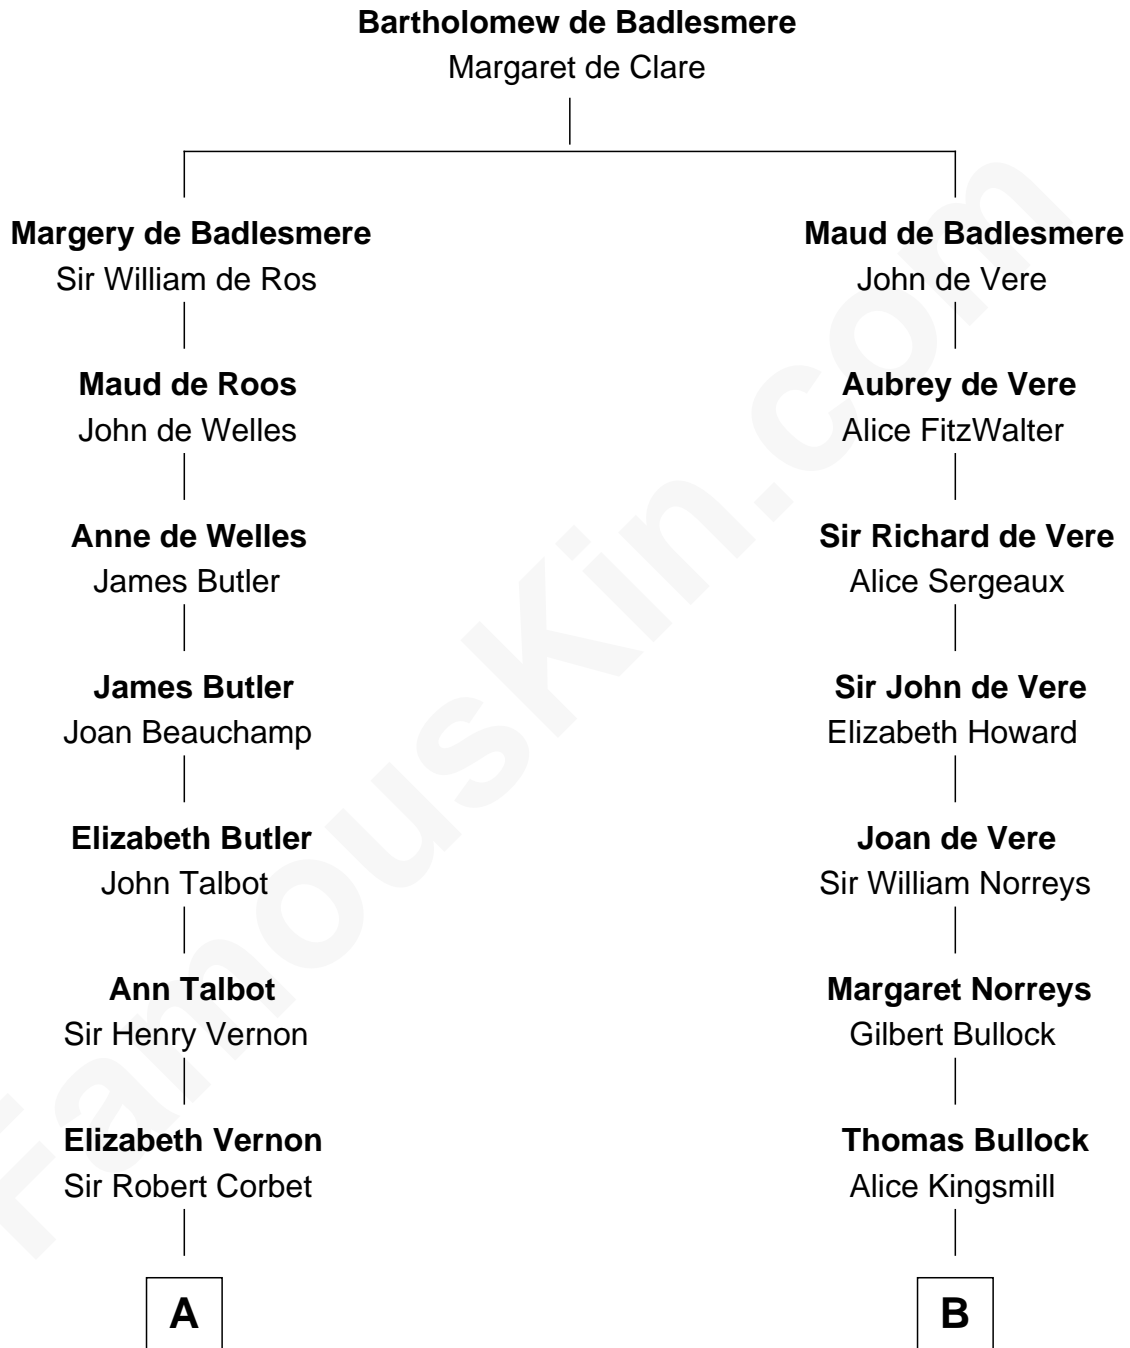

FamousKin.com
Relationship Chart of
Olivia De Havilland
Movie Actress

18th cousin 1 time removed of
Lou (Henry) Hoover
First Lady of President Herbert Hoover

C

Walter Augustus De Havilland

Lillian Augusta Ruse

Olivia De Havilland

Movie Actress

D

Philomelia Sophia Scobey

Phineas Weed

Florence Ida Weed

Charles Delano Henry

Lou (Henry) Hoover