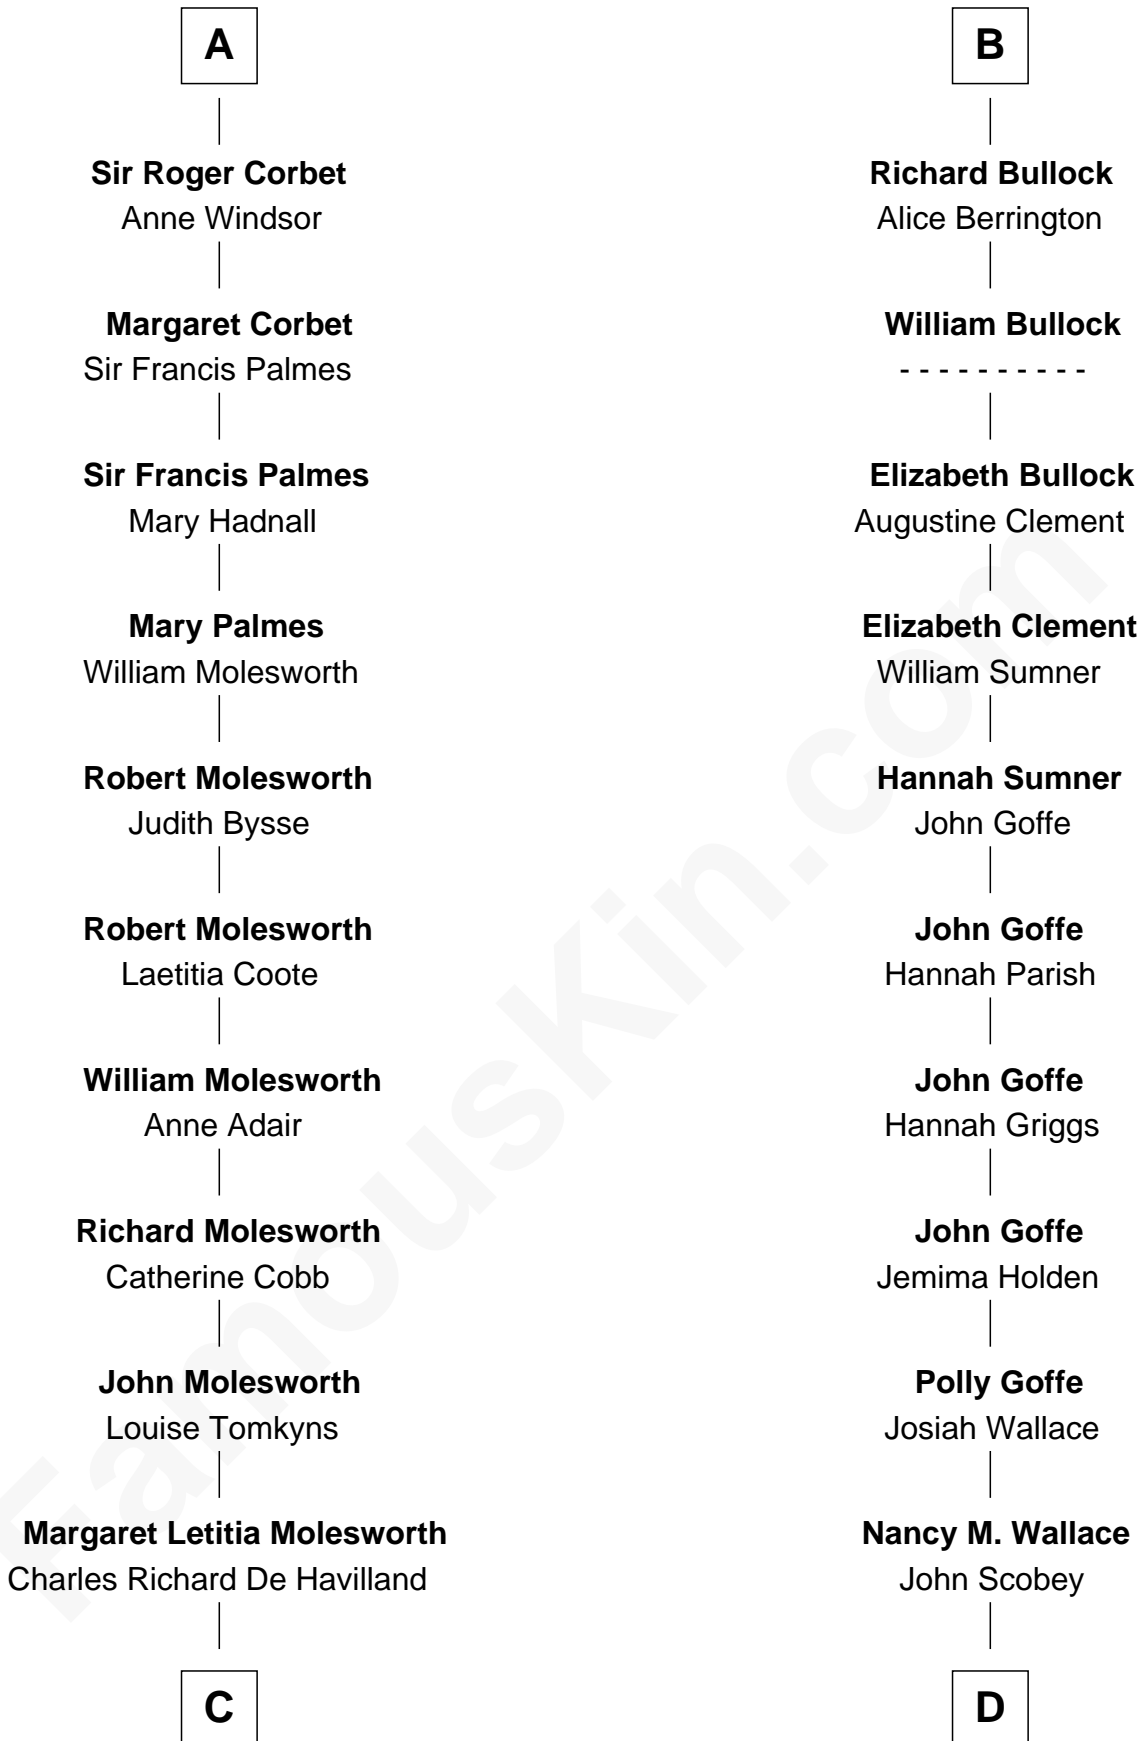

FamousKin.com
Relationship Chart of
Olivia De Havilland
Movie Actress

18th cousin 1 time removed of
Lou (Henry) Hoover
First Lady of President Herbert Hoover

C

Walter Augustus De Havilland

Lillian Augusta Ruse

Olivia De Havilland

Movie Actress

D

Philomelia Sophia Scobey

Phineas Weed

Florence Ida Weed

Charles Delano Henry

Lou (Henry) Hoover

First Lady of Herbert Hoover

FamousKin.com