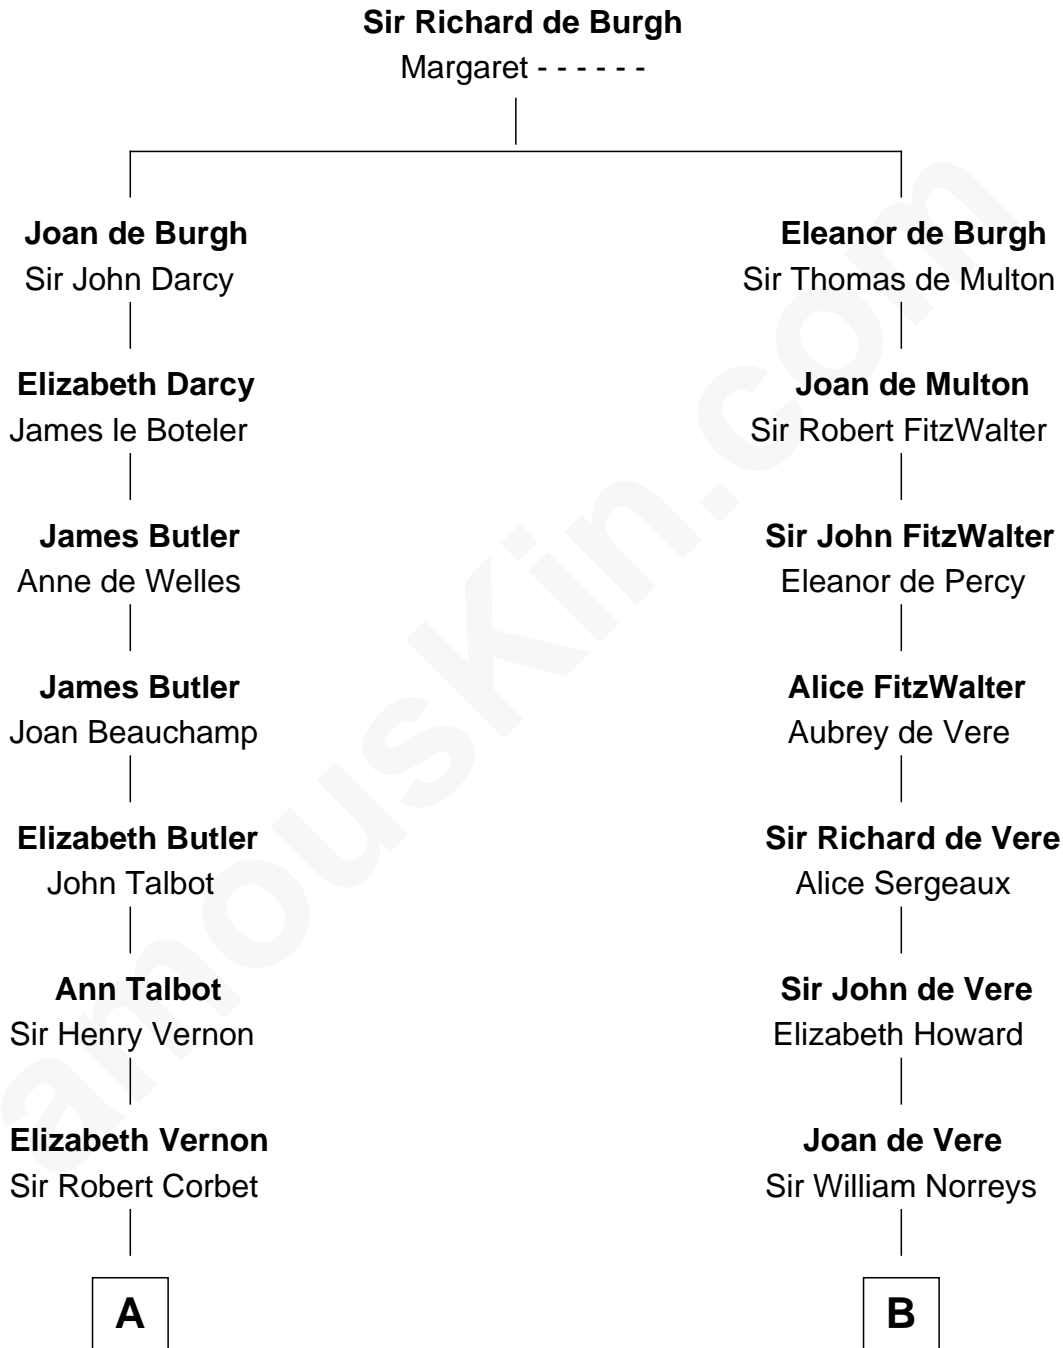

FamousKin.com
Relationship Chart of
Olivia De Havilland
Movie Actress

18th cousin 3 times removed of
Lou (Henry) Hoover
First Lady of President Herbert Hoover

C

Walter Augustus De Havilland

Lillian Augusta Ruse

Phineas Weed

Florence Ida Weed

Charles Delano Henry

Lou (Henry) Hoover

First Lady of Herbert Hoover