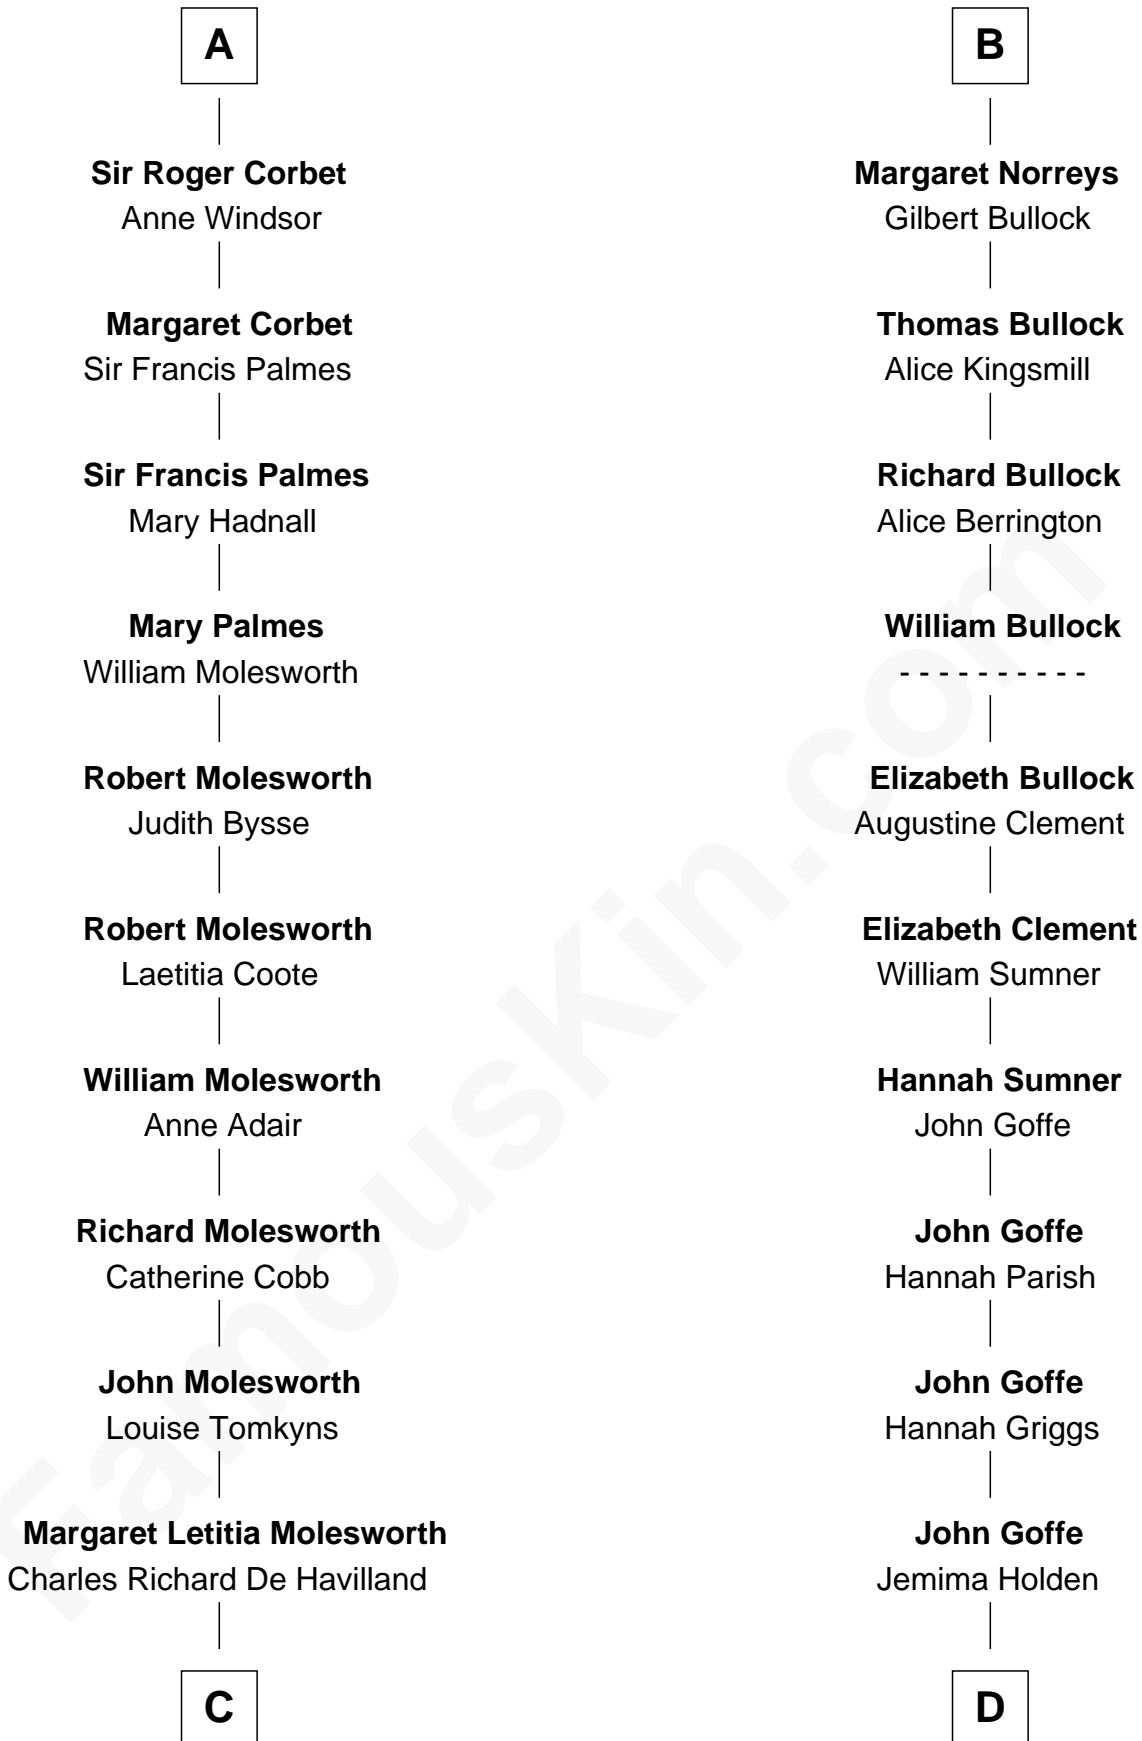

FamousKin.com
Relationship Chart of
Olivia De Havilland
Movie Actress

18th cousin 3 times removed of
Lou (Henry) Hoover
First Lady of President Herbert Hoover

C

Walter Augustus De Havilland

Lillian Augusta Ruse

Phineas Weed

Florence Ida Weed

Charles Delano Henry

Lou (Henry) Hoover

First Lady of Herbert Hoover