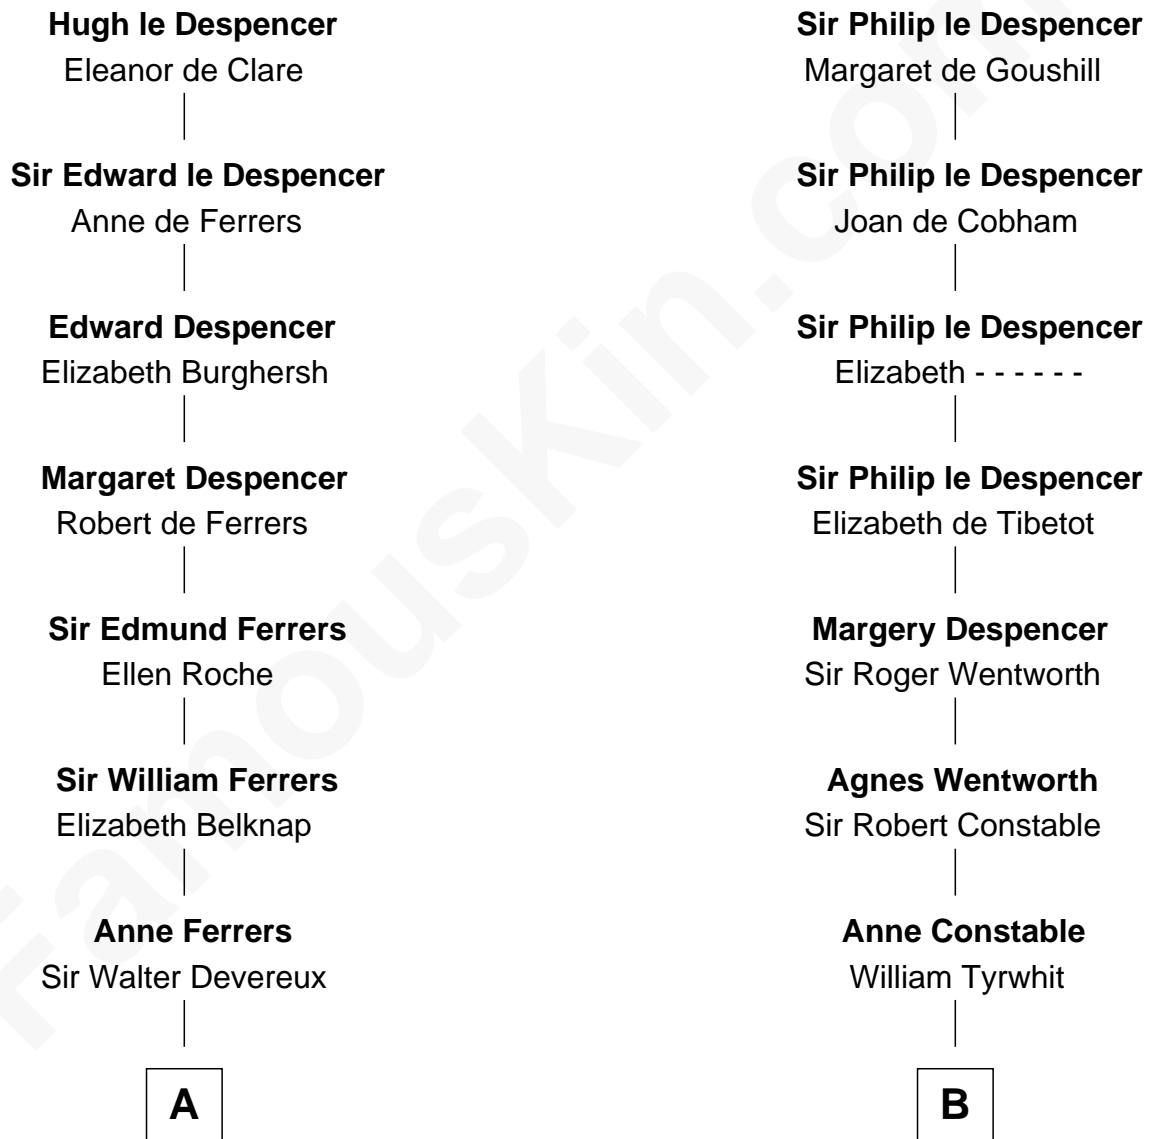

FamousKin.com Relationship Chart of

Olivia De Havilland

Movie Actress

20th cousin of

Katharine Hepburn

Movie Actress

Sir Hugh le Despencer

Isabella de Beauchamp

C

John Molesworth

Louise Tomkyns

Margaret Letitia Molesworth

Charles Richard De Havilland

Walter Augustus De Havilland

Lillian Augusta Ruse

Olivia De Havilland