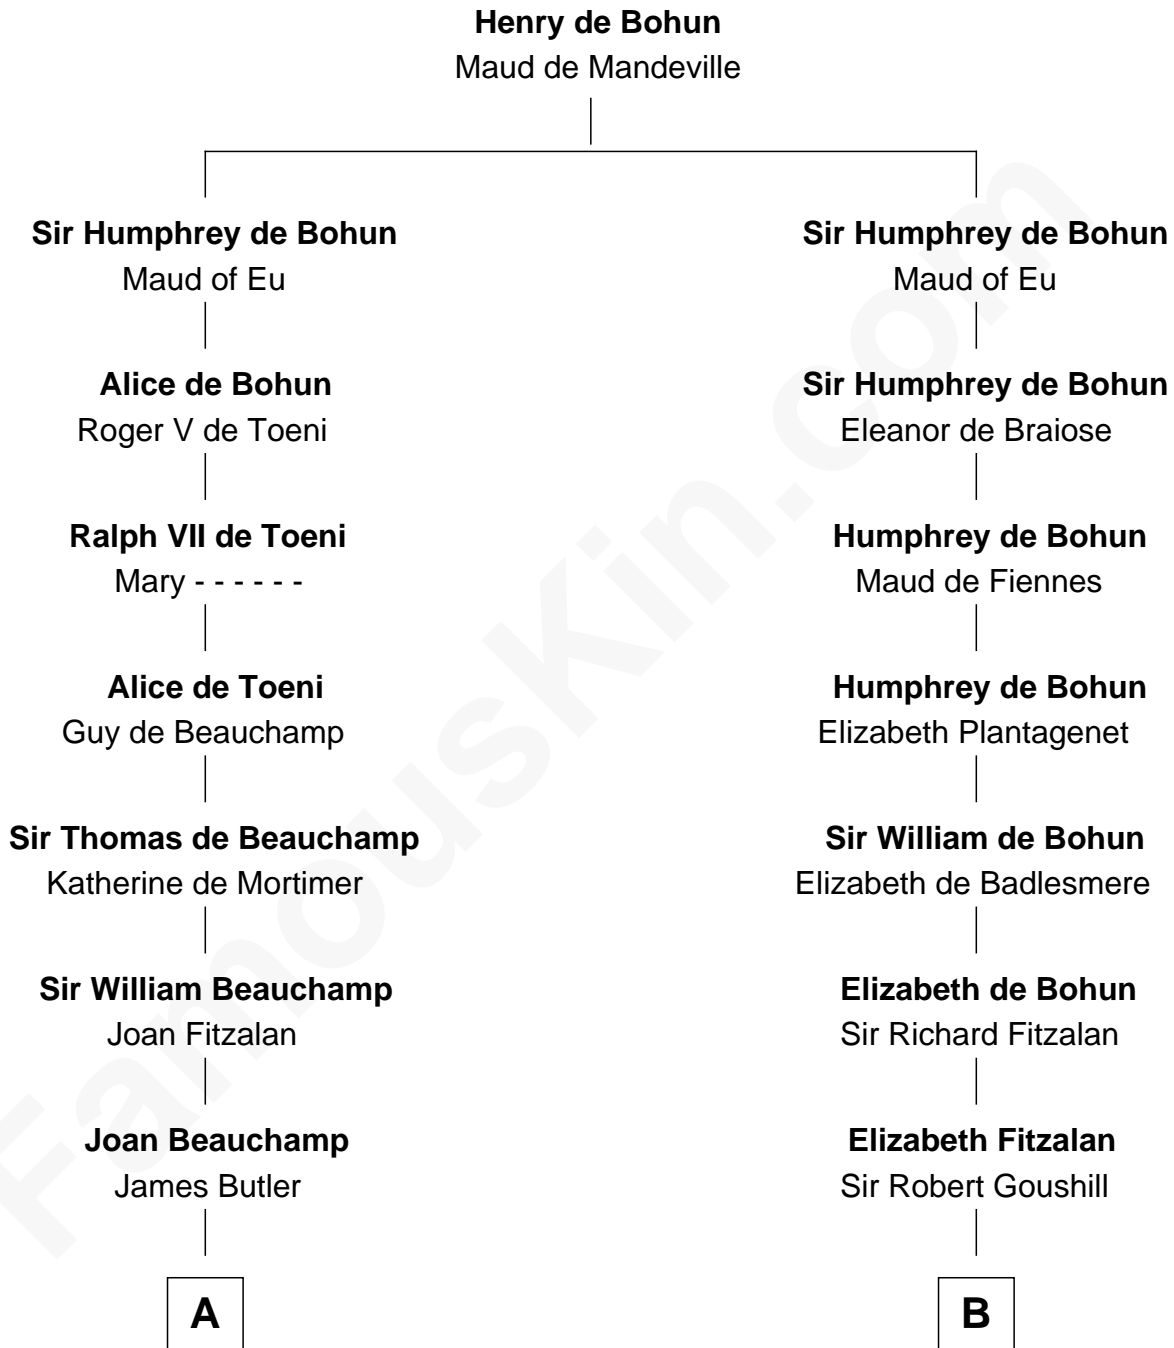

FamousKin.com
Relationship Chart of
Olivia De Havilland
Movie Actress

17th cousin 4 times removed of
Roger Sherman
Signer of the Declaration of Independence

C

Richard Molesworth

Catherine Cobb

John Molesworth

Louise Tomkyns

Margaret Letitia Molesworth

Charles Richard De Havilland

Walter Augustus De Havilland

Lillian Augusta Ruse

Olivia De Havilland

Movie Actress

FamousKin.com