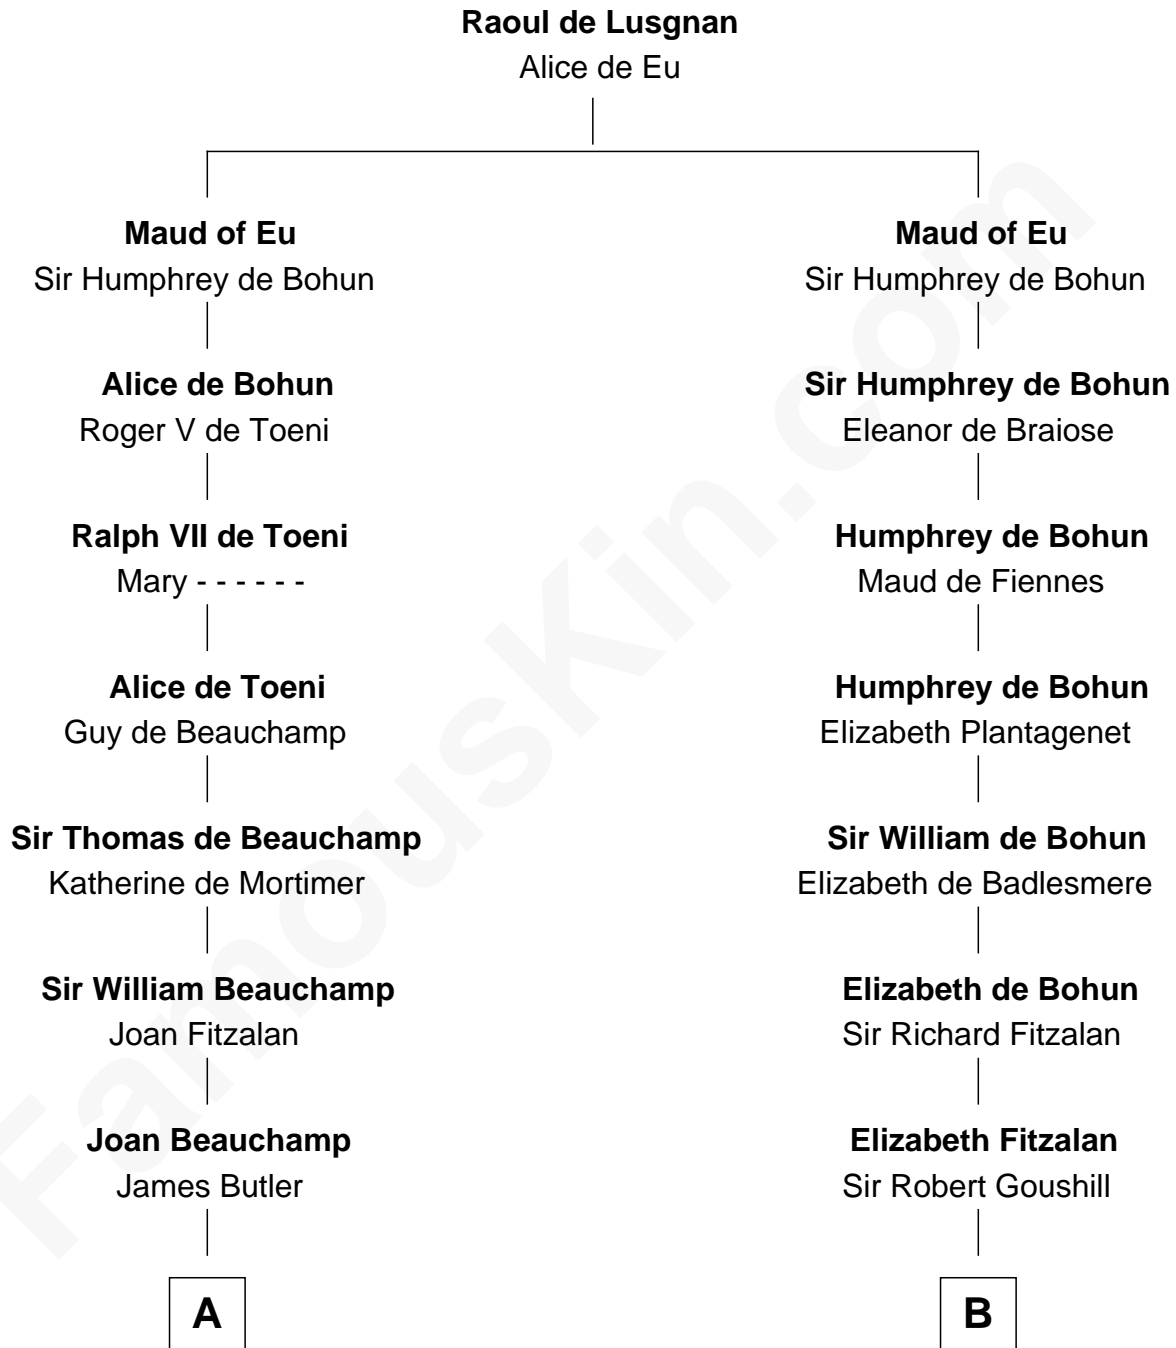

FamousKin.com
Relationship Chart of
Olivia De Havilland
Movie Actress

17th cousin 4 times removed of
Roger Sherman
Signer of the Declaration of Independence

C

Richard Molesworth

Catherine Cobb

John Molesworth

Louise Tomkyns

Margaret Letitia Molesworth

Charles Richard De Havilland

Walter Augustus De Havilland

Lillian Augusta Ruse

Olivia De Havilland

Movie Actress

FamousKin.com