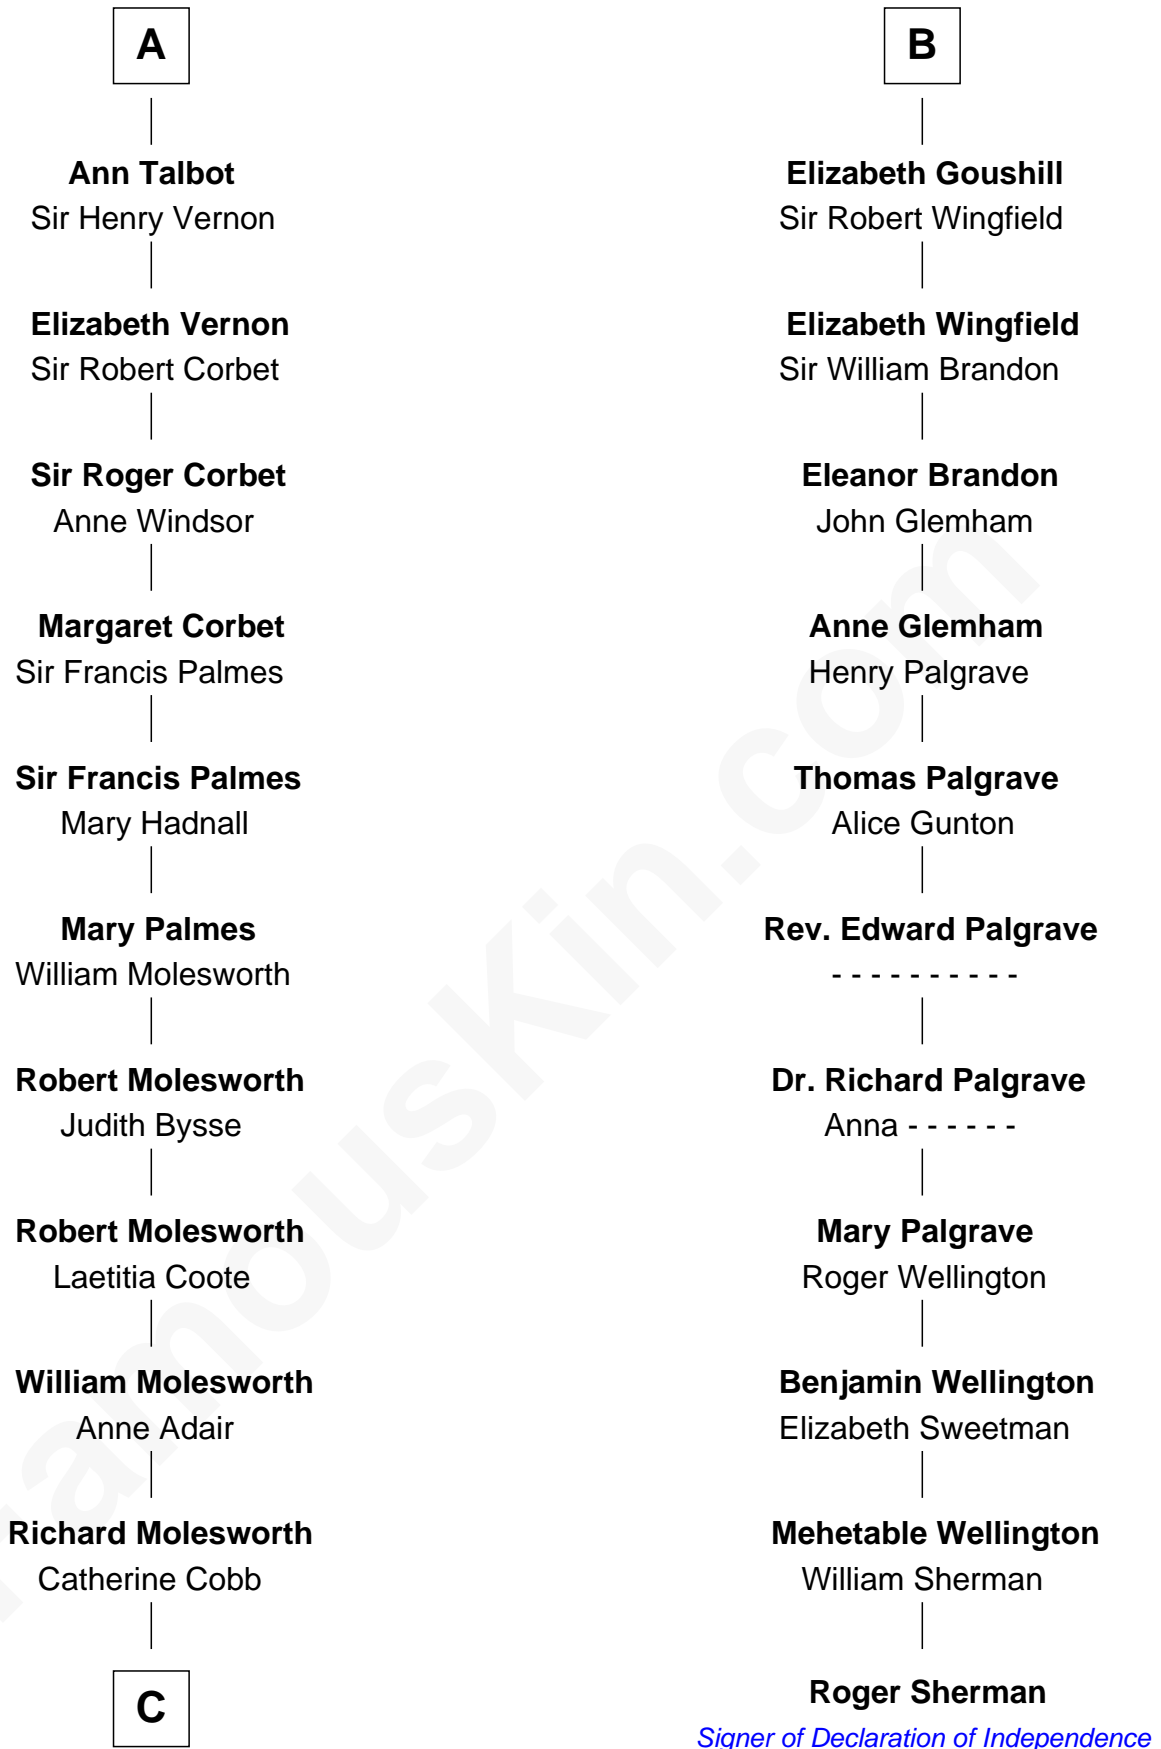

**FamousKin.com**  
**Relationship Chart of**  
**Olivia De Havilland**  
*Movie Actress*

**17th cousin 3 times removed of**  
**Roger Sherman**  
*Signer of the Declaration of Independence*

**C**

—  
**John Molesworth**

Louise Tomkyns

—  
**Margaret Letitia Molesworth**

Charles Richard De Havilland

—  
**Walter Augustus De Havilland**

Lillian Augusta Ruse

—  
**Olivia De Havilland**

*Movie Actress*

FamousKin.com