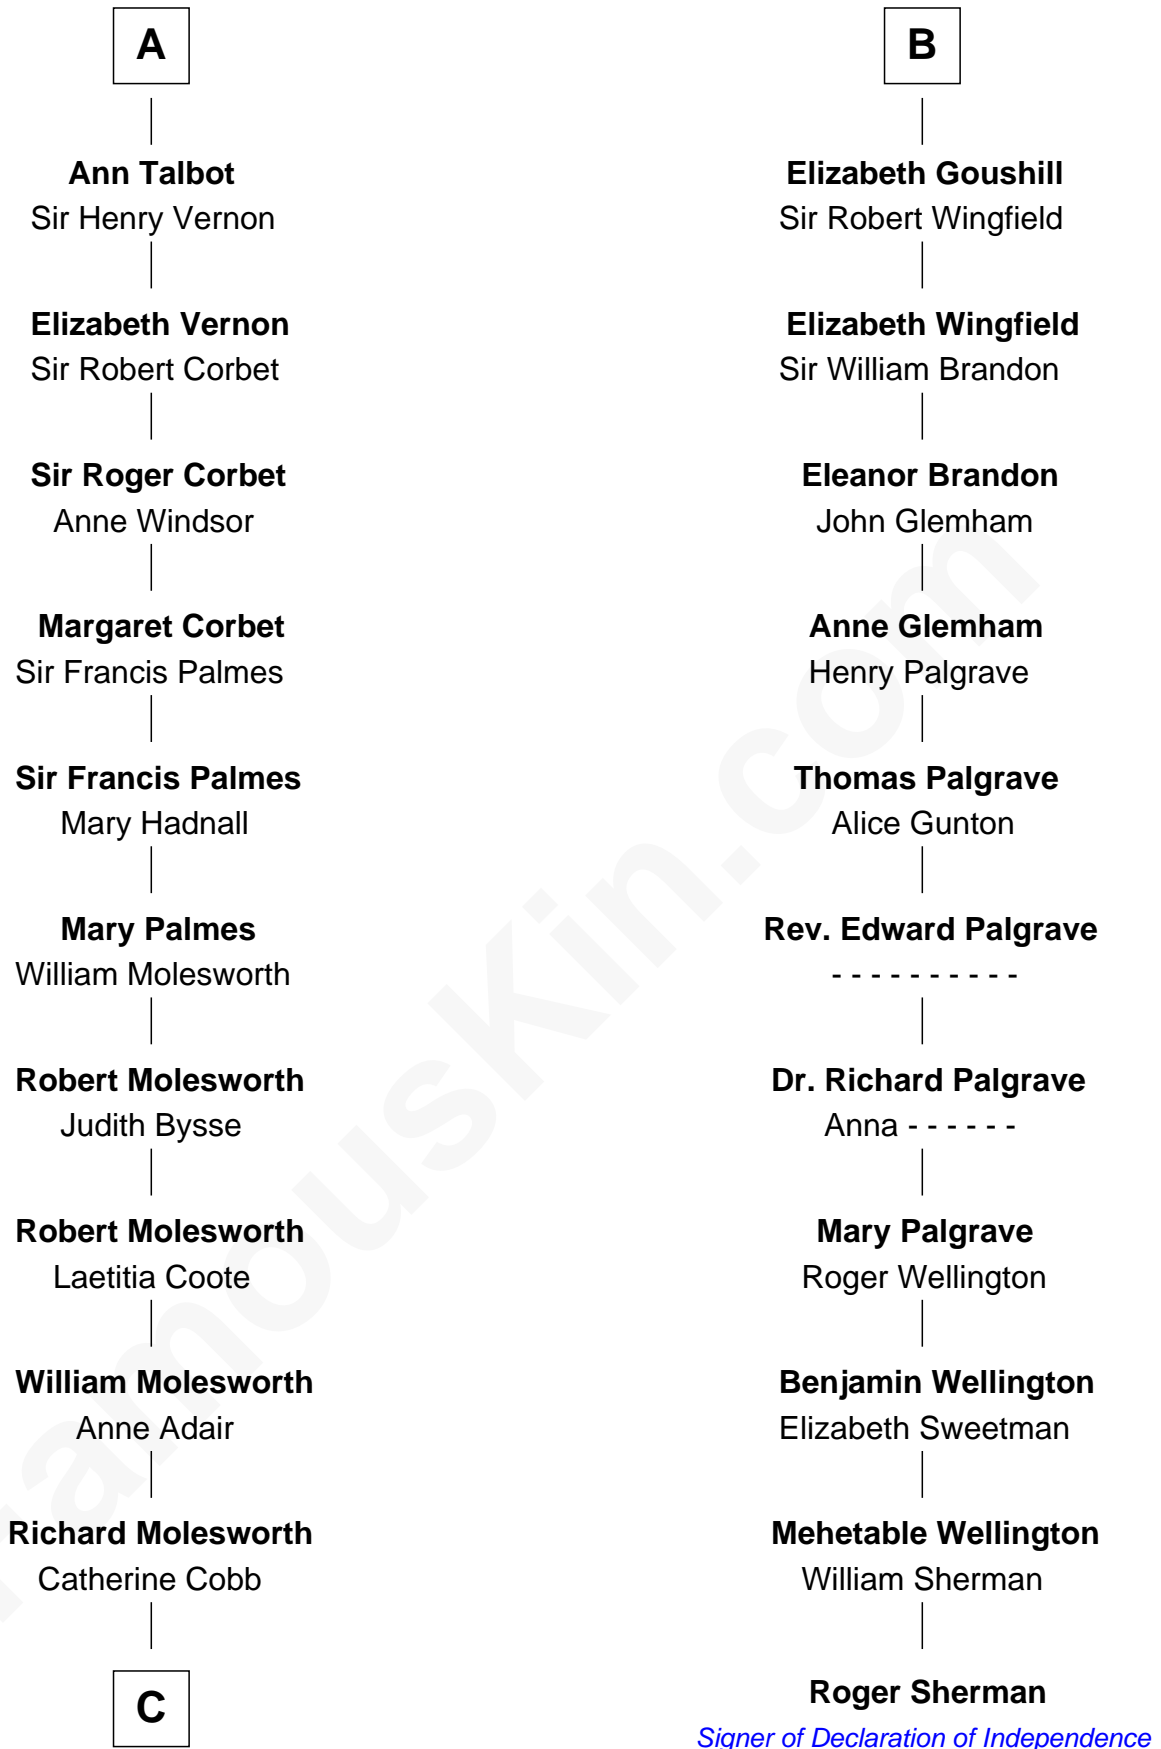

**FamousKin.com**  
**Relationship Chart of**  
**Olivia De Havilland**  
*Movie Actress*

17th cousin 3 times removed of

**Roger Sherman**  
*Signer of the Declaration of Independence*

**C**

—  
**John Molesworth**

Louise Tomkyns

—  
**Margaret Letitia Molesworth**

Charles Richard De Havilland

—  
**Walter Augustus De Havilland**

Lillian Augusta Ruse

—  
**Olivia De Havilland**

*Movie Actress*

FamousKin.com