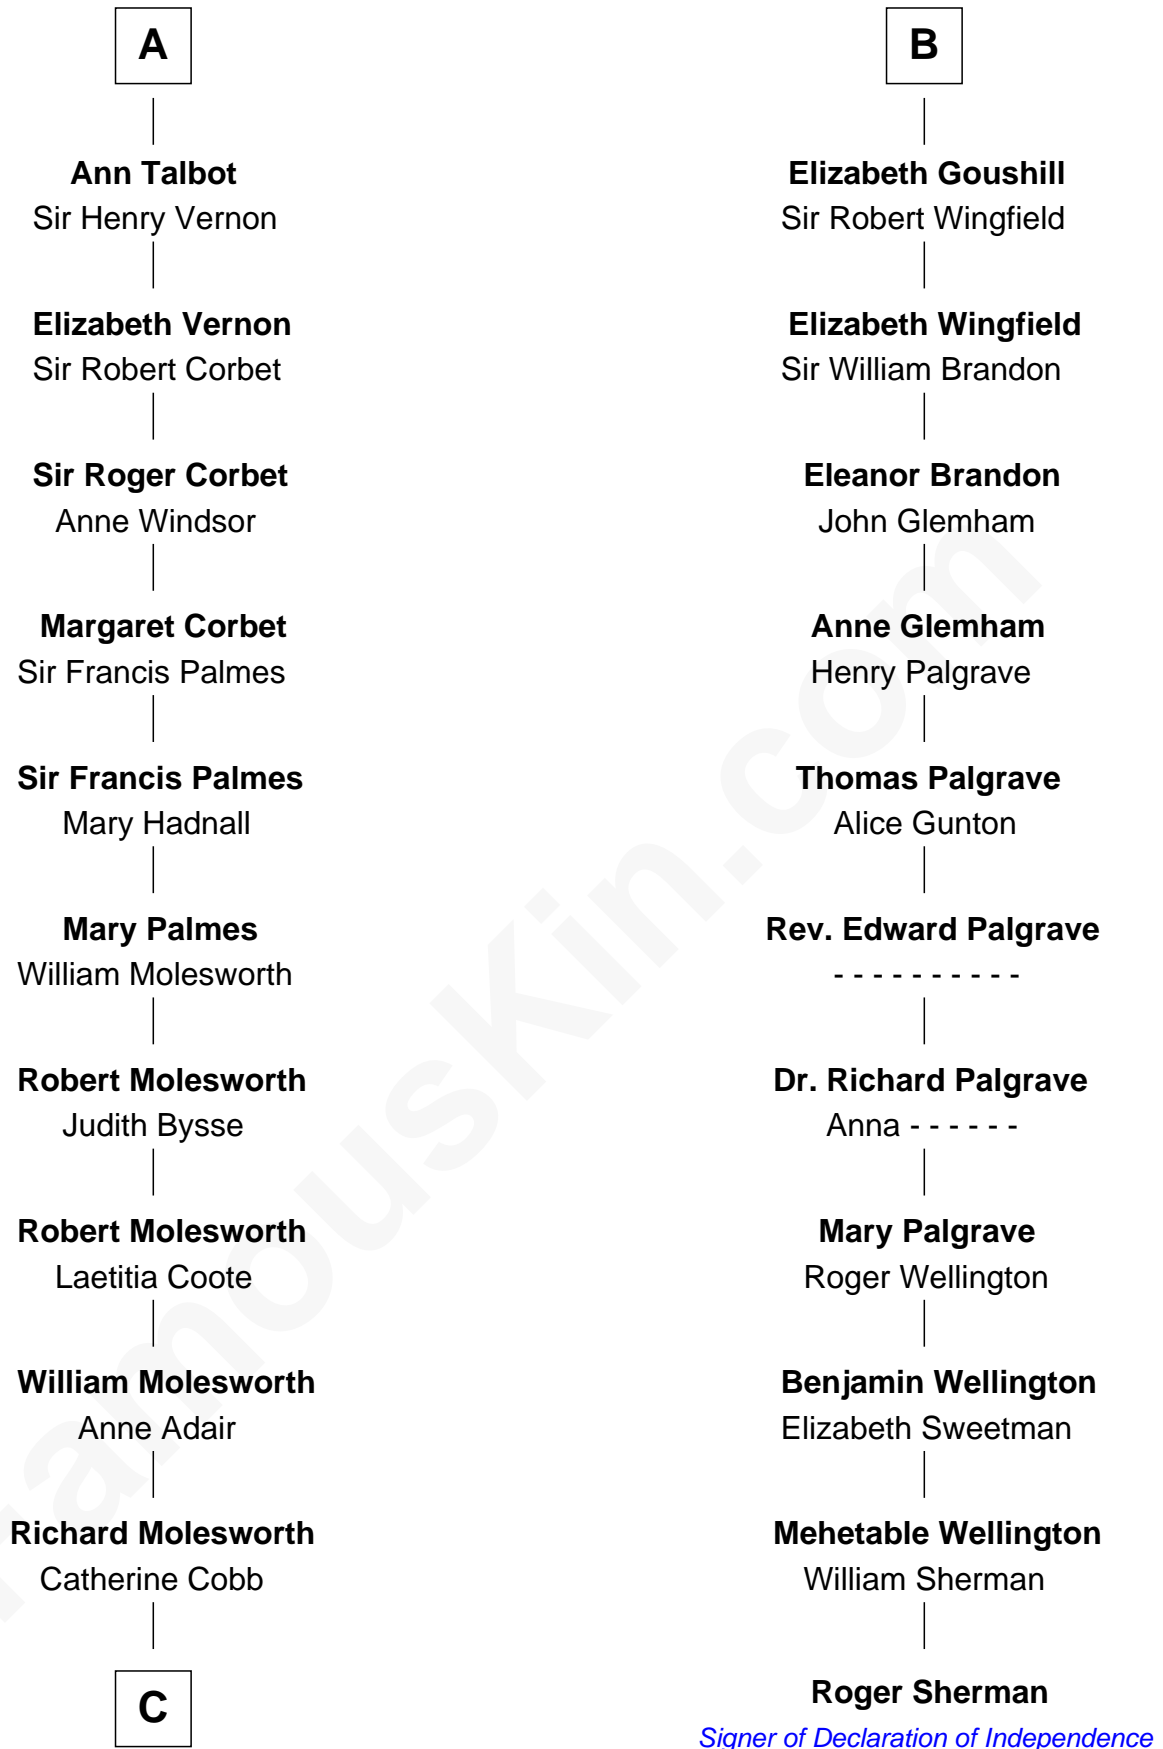

FamousKin.com
Relationship Chart of
Olivia De Havilland
Movie Actress

17th cousin 3 times removed of

Roger Sherman
Signer of the Declaration of Independence

C

—
John Molesworth

Louise Tomkyns

—
Margaret Letitia Molesworth

Charles Richard De Havilland

—
Walter Augustus De Havilland

Lillian Augusta Ruse

—
Olivia De Havilland

Movie Actress

FamousKin.com