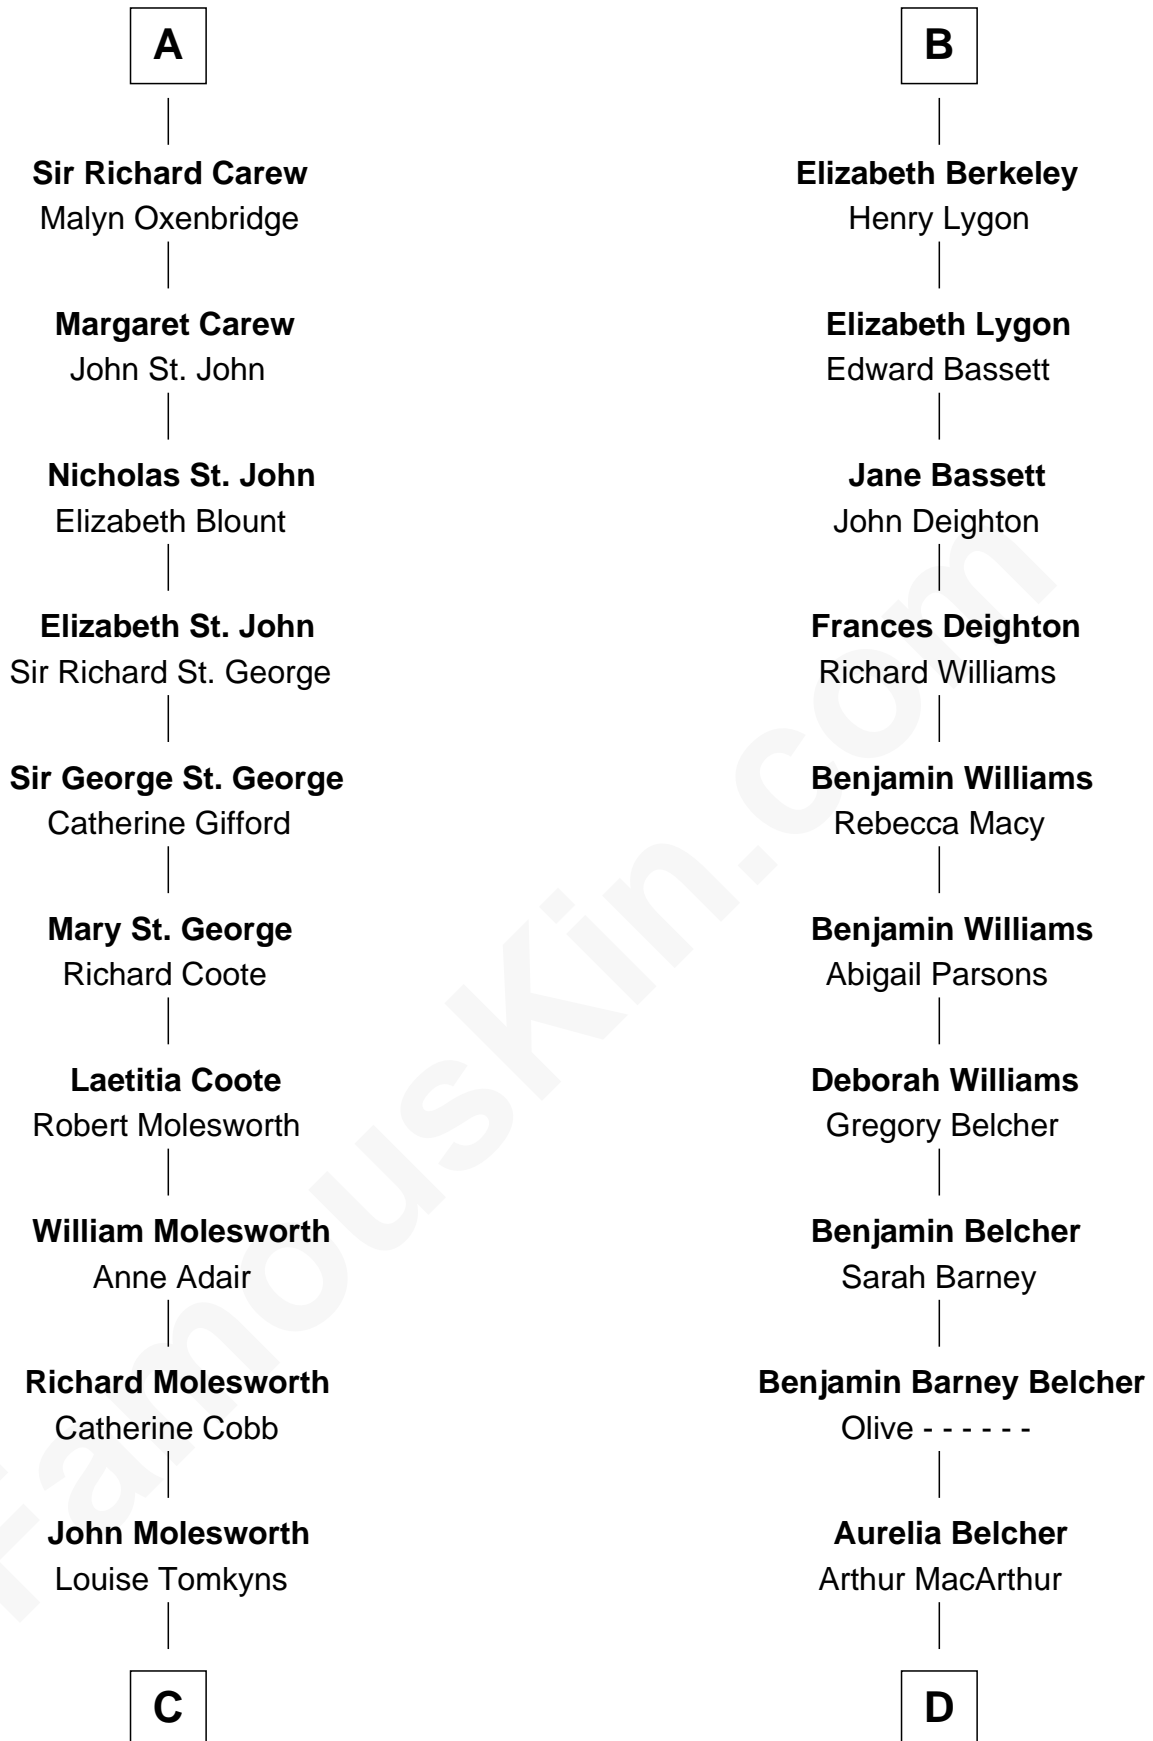

FamousKin.com
Relationship Chart of
Olivia De Havilland
Movie Actress

18th cousin 1 time removed of
General Douglas MacArthur
U.S. Army - World War II

Sir Maurice de Berkeley
 Eve la Zouche

Isabel de Berkeley
 Sir Robert de Clifford

Sir Roger de Clifford
 Maud de Beauchamp

Katherine de Clifford
 Sir Ralph de Greystoke

Maud de Greystoke
 Eudo de Welles

Sir Lionel de Welles
 Joan de Waterton

Eleanor de Welles
 Sir Thomas Hoo

Eleanor Hoo
 James Carew

A

Maurice de Berkeley
 Margaret - - - - -

Thomas Berkeley
 Catherine Botetourte

Maurice Berkeley
 Johanna Denham

Maurice Berkeley
 Ellen Montfort

Sir William Berkeley
 Anne Stafford

Richard Berkeley
 Elizabeth Conningsby

Sir John Berkeley
 Isabel Dennis

B

FamousKin.com