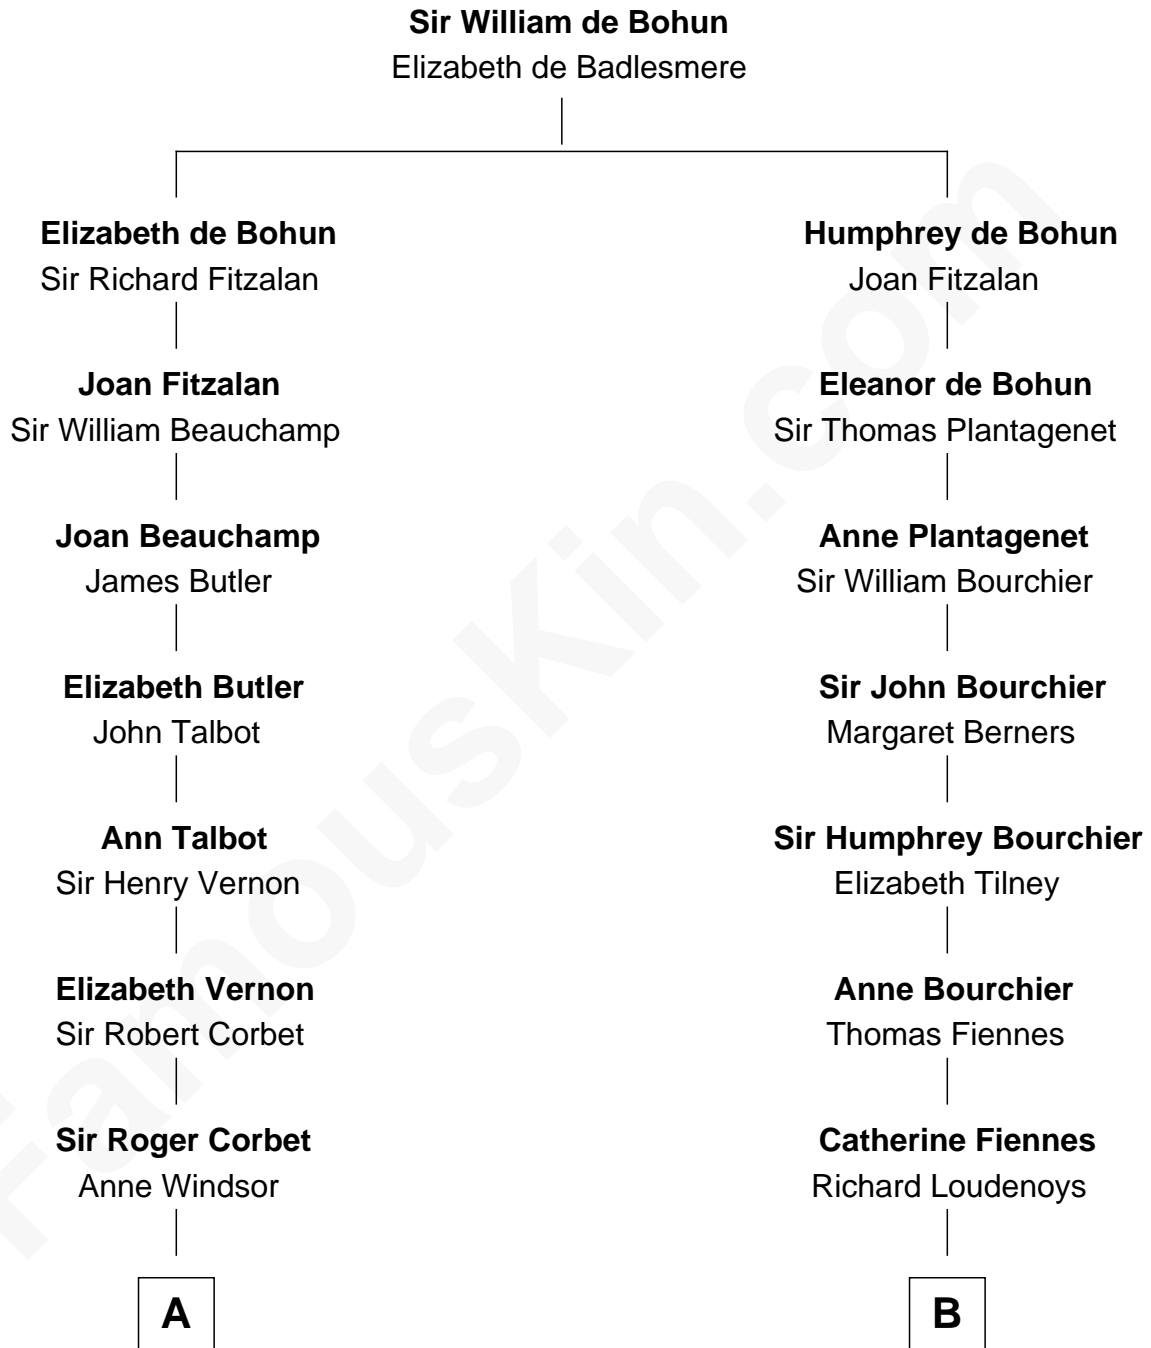

FamousKin.com
Relationship Chart of
Olivia De Havilland
Movie Actress

17th cousin 2 times removed of
Frank Lloyd Wright
American Architect

C

Rev. David Wright

Abigail Goddard

William Carey Wright

Anna Lloyd Jones

Frank Lloyd Wright

American Architect

FamousKin.com