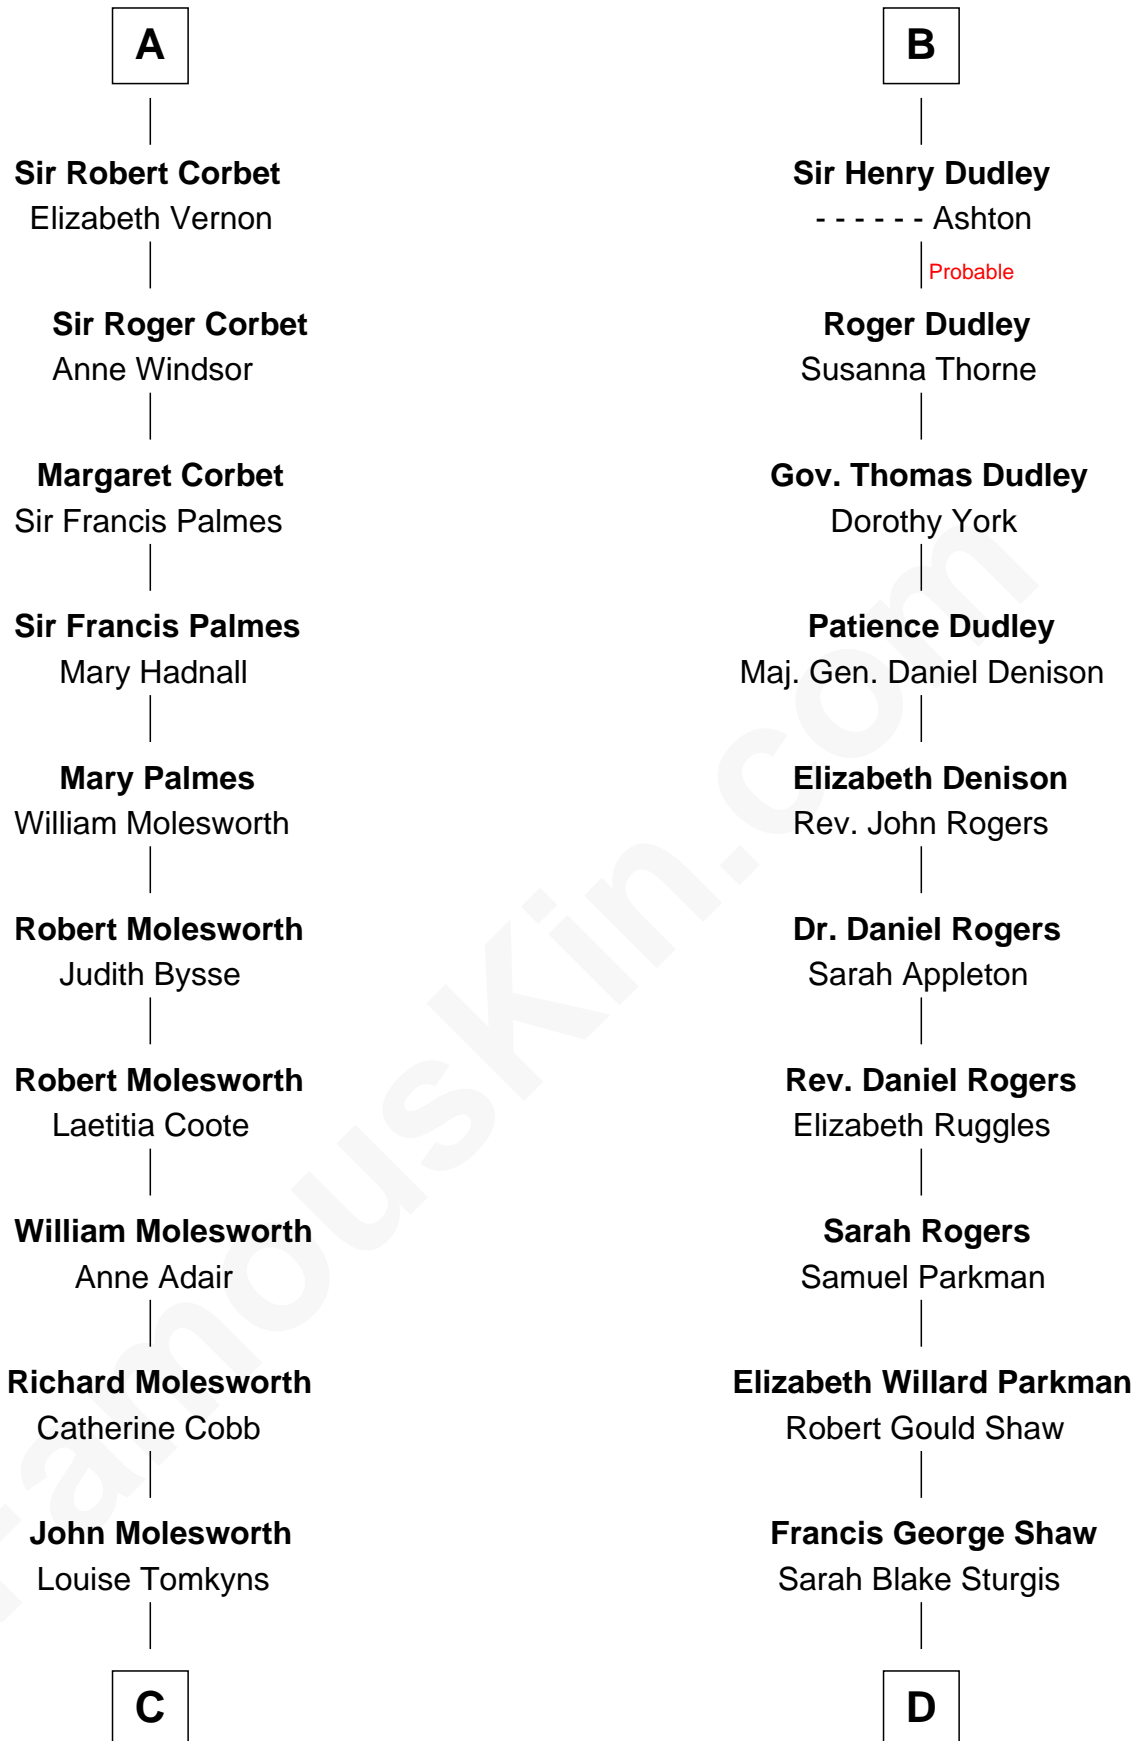

**FamousKin.com**  
**Relationship Chart of**  
**Olivia De Havilland**  
*Movie Actress*

19th cousin 2 times removed of  
**Kyra Sedgwick**  
*TV and Movie Actress*

**C**

**Margaret Letitia Molesworth**

Charles Richard De Havilland

**Walter Augustus De Havilland**

Lillian Augusta Ruse

**Olivia De Havilland**

*Movie Actress*

**D**

**Susanna Shaw**

Robert Bowne Minturn

**Sarah May Minturn**

Henry Dwight Sedgwick

**Robert Minturn Sedgwick**

Helen Peabody

**Henry Dwight Sedgwick**

Patricia Ann Rosenwald

**Kyra Sedgwick**

*TV and Movie Actress*