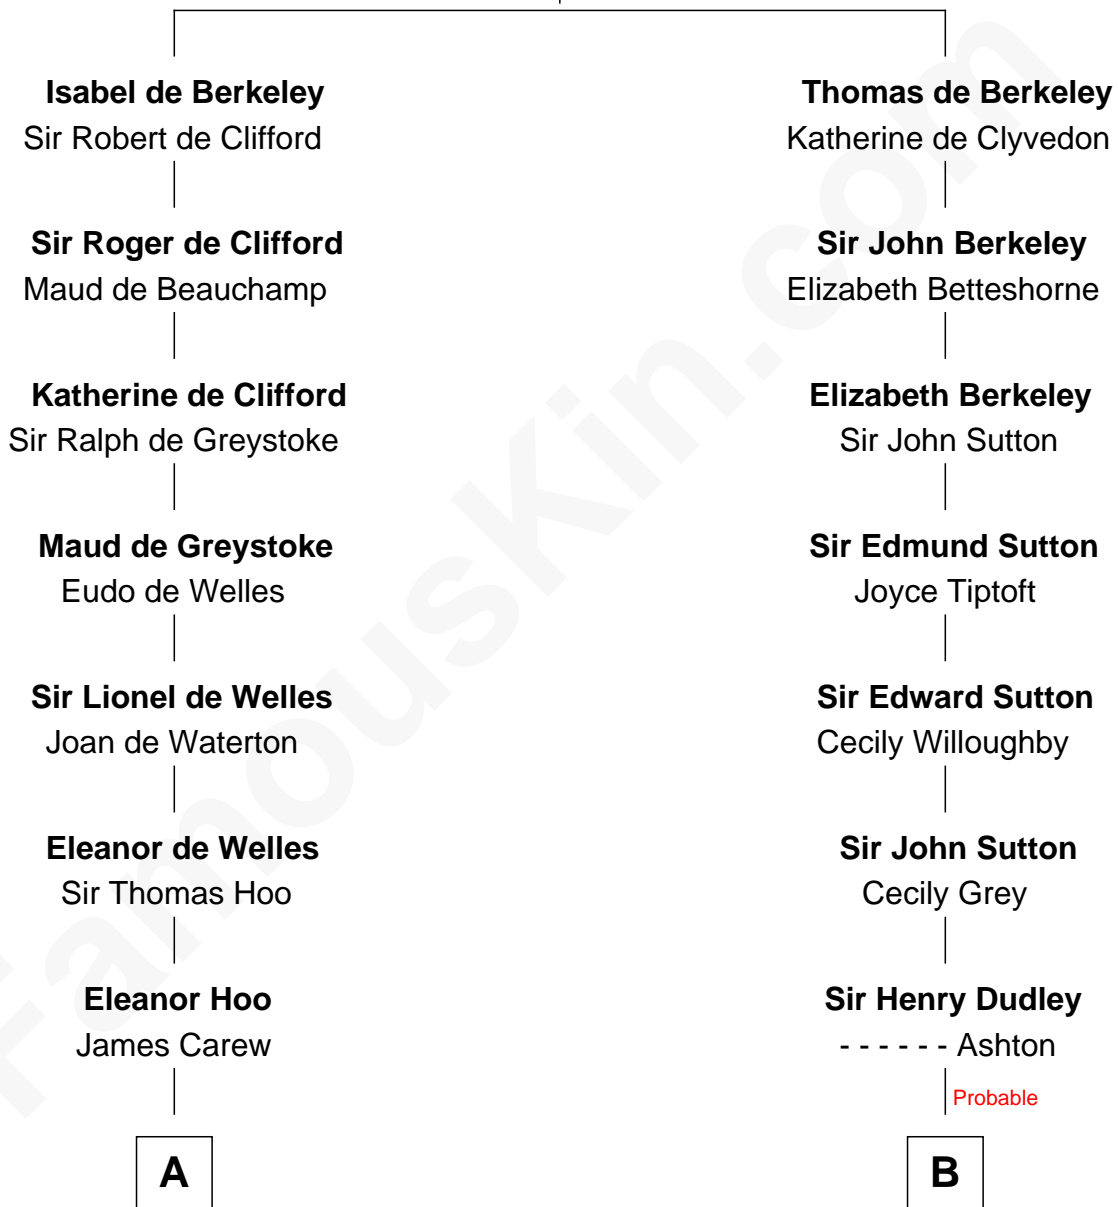

FamousKin.com
Relationship Chart of
Olivia De Havilland
Movie Actress

19th cousin 1 time removed of
Kyra Sedgwick
TV and Movie Actress

Sir Maurice de Berkeley
 Eve la Zouche

C

Margaret Letitia Molesworth
Charles Richard De Havilland

Walter Augustus De Havilland
Lillian Augusta Ruse

Olivia De Havilland
Movie Actress

D

Sarah May Minturn
Henry Dwight Sedgwick

Robert Minturn Sedgwick
Helen Peabody

Henry Dwight Sedgwick
Patricia Ann Rosenwald