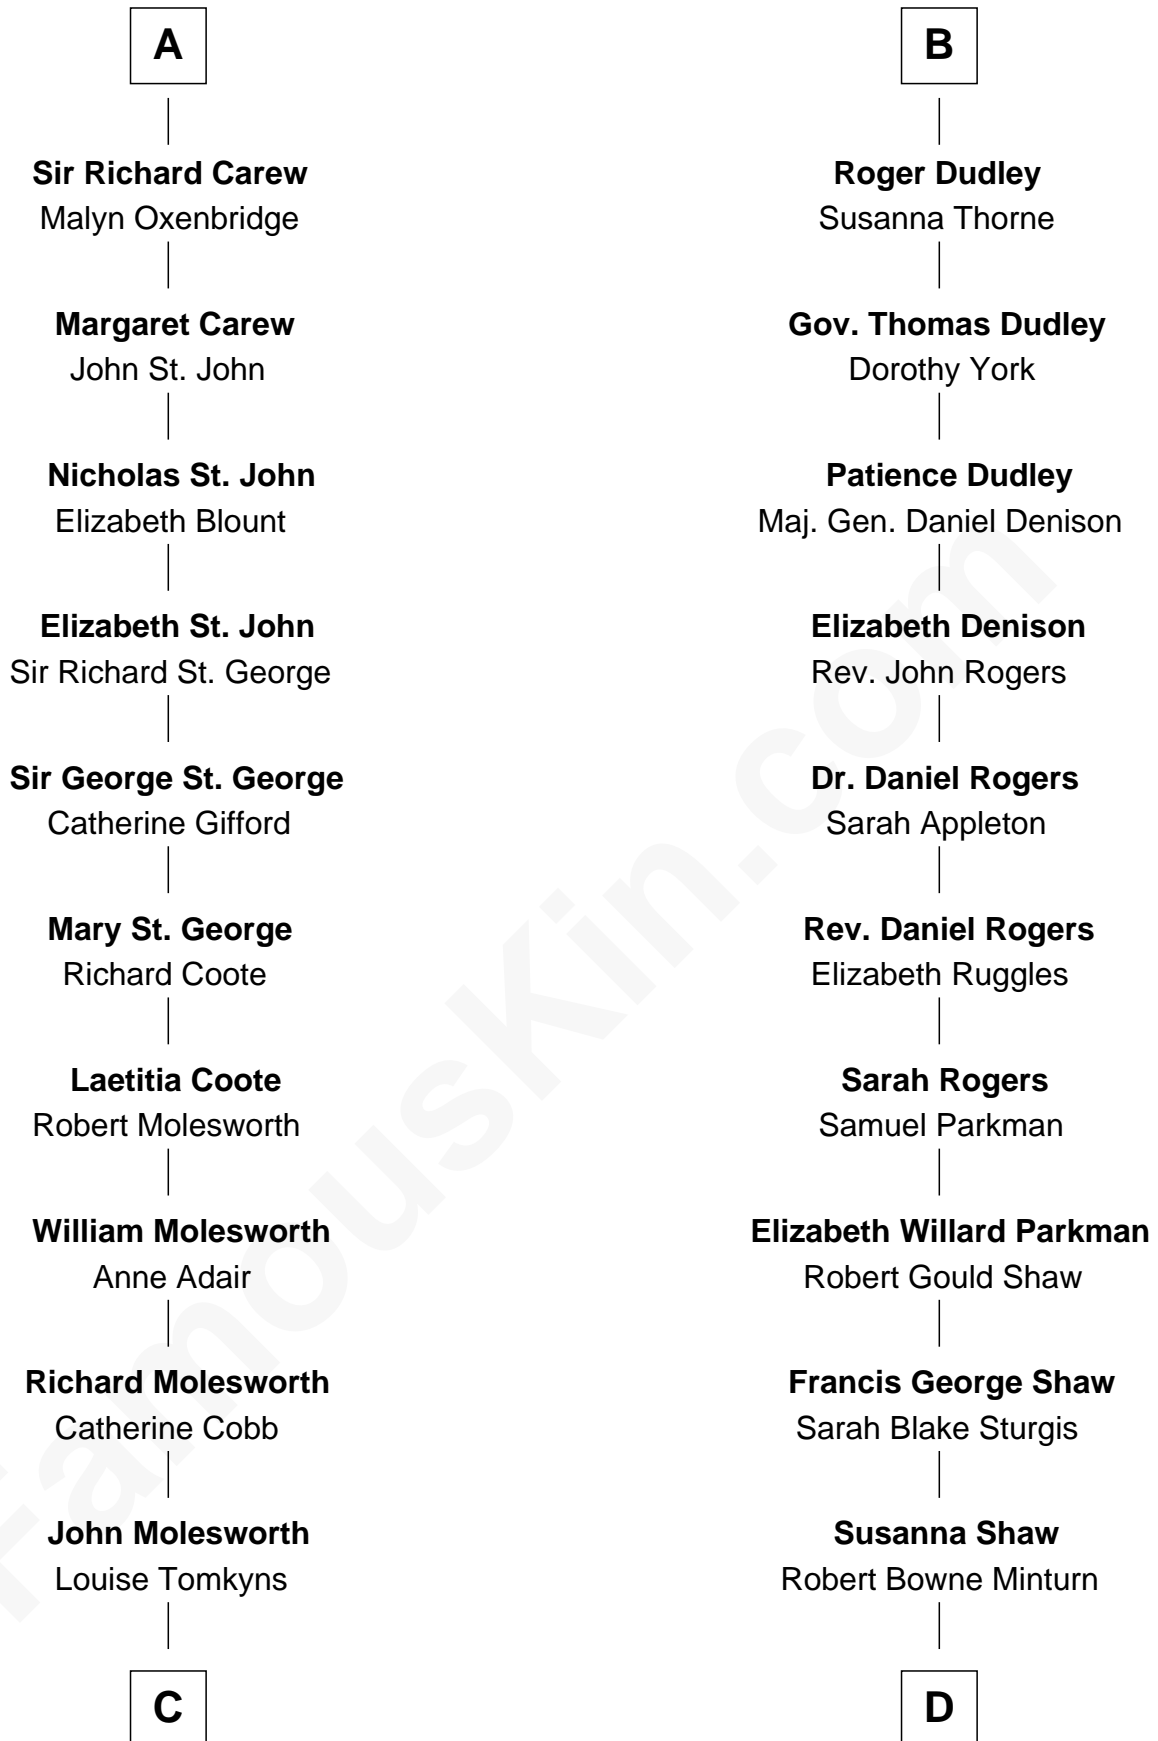

FamousKin.com
Relationship Chart of
Olivia De Havilland
Movie Actress

19th cousin 1 time removed of
Kyra Sedgwick
TV and Movie Actress

Sir Maurice de Berkeley
 Eve la Zouche

C

Margaret Letitia Molesworth
Charles Richard De Havilland

Walter Augustus De Havilland
Lillian Augusta Ruse

Olivia De Havilland
Movie Actress

D

Sarah May Minturn
Henry Dwight Sedgwick

Robert Minturn Sedgwick
Helen Peabody

Henry Dwight Sedgwick
Patricia Ann Rosenwald