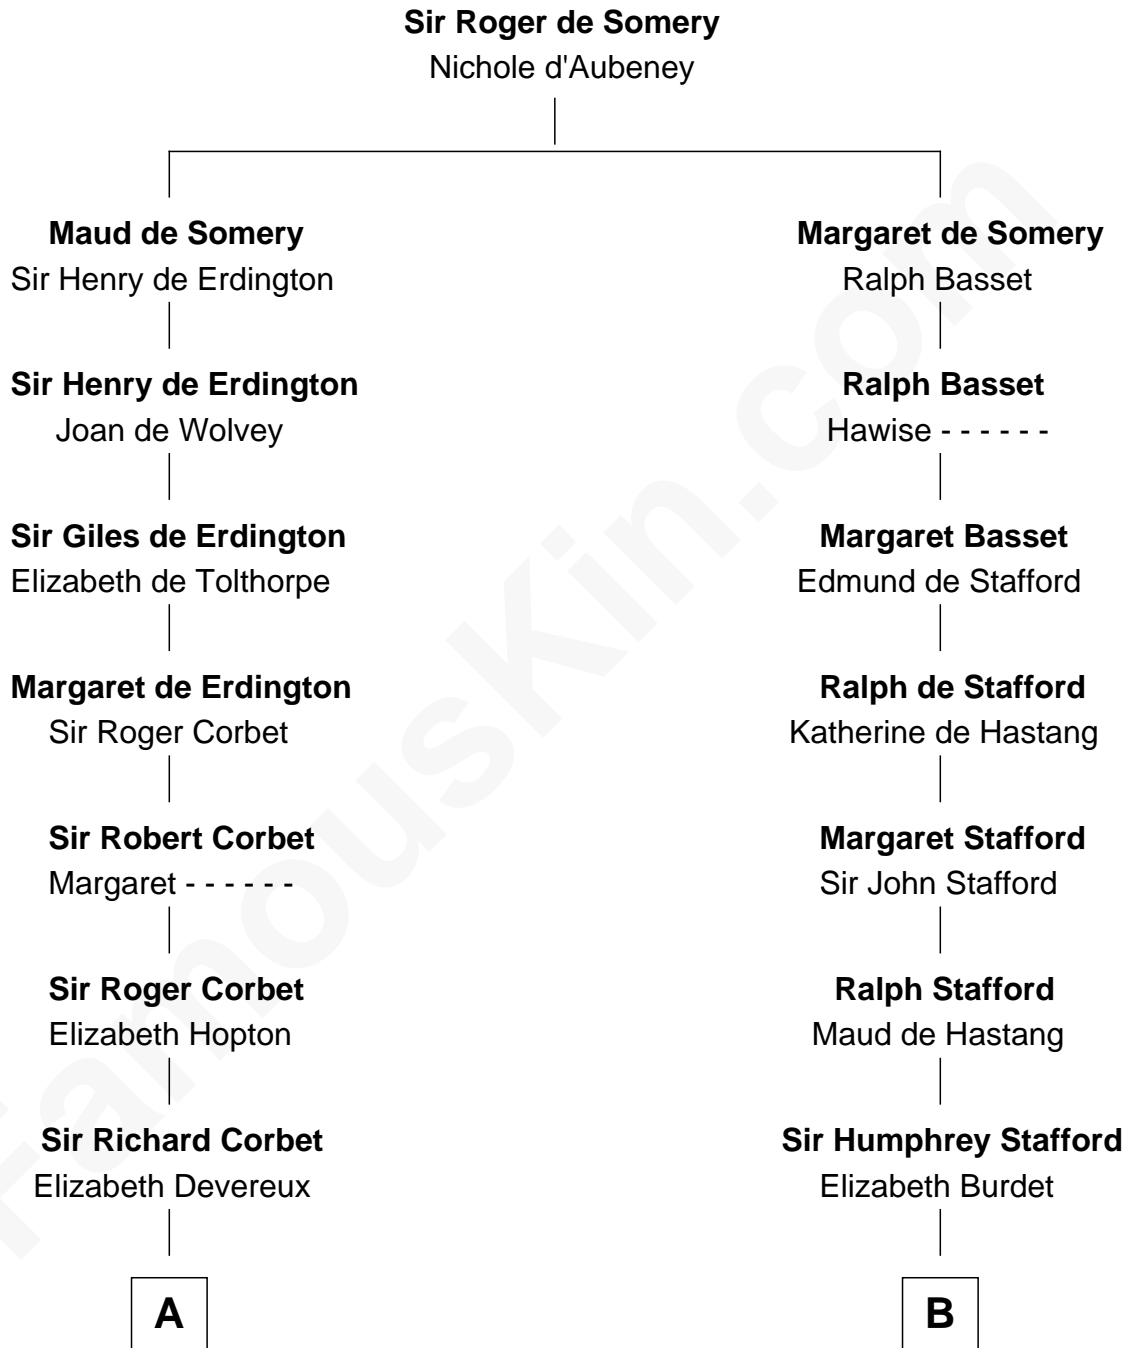

FamousKin.com
Relationship Chart of
Olivia De Havilland
Movie Actress

17th cousin 2 times removed of
William Ellery
Signer of the Declaration of Independence

C

Margaret Letitia Molesworth

Charles Richard De Havilland

Walter Augustus De Havilland

Lillian Augusta Ruse

Olivia De Havilland

Movie Actress

FamousKin.com