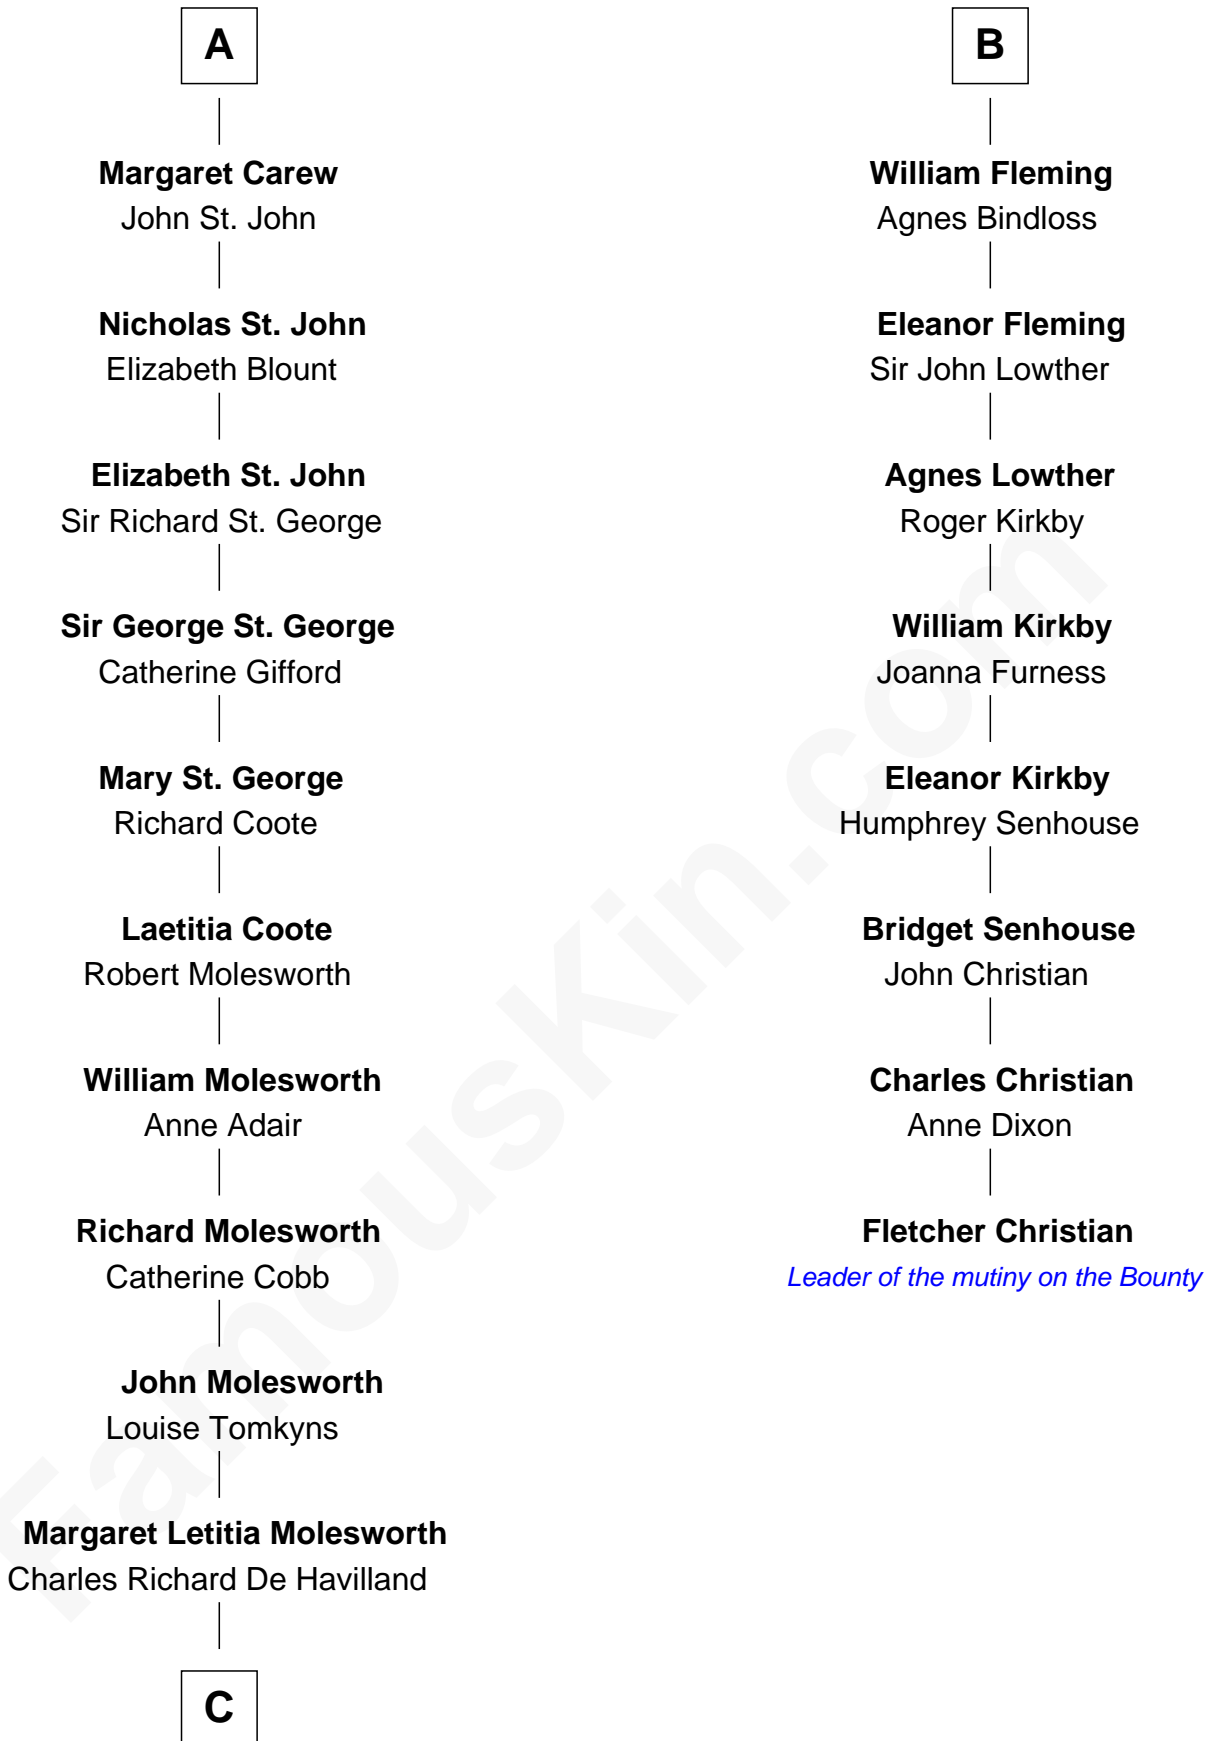

**FamousKin.com**  
**Relationship Chart of**  
**Olivia De Havilland**  
*Movie Actress*

14th cousin 4 times removed of

**Fletcher Christian**  
*Leader of the mutiny on the Bounty*

**C**

—  
**Walter Augustus De Havilland**

Lillian Augusta Ruse

—  
**Olivia De Havilland**

*Movie Actress*

FamousKin.com