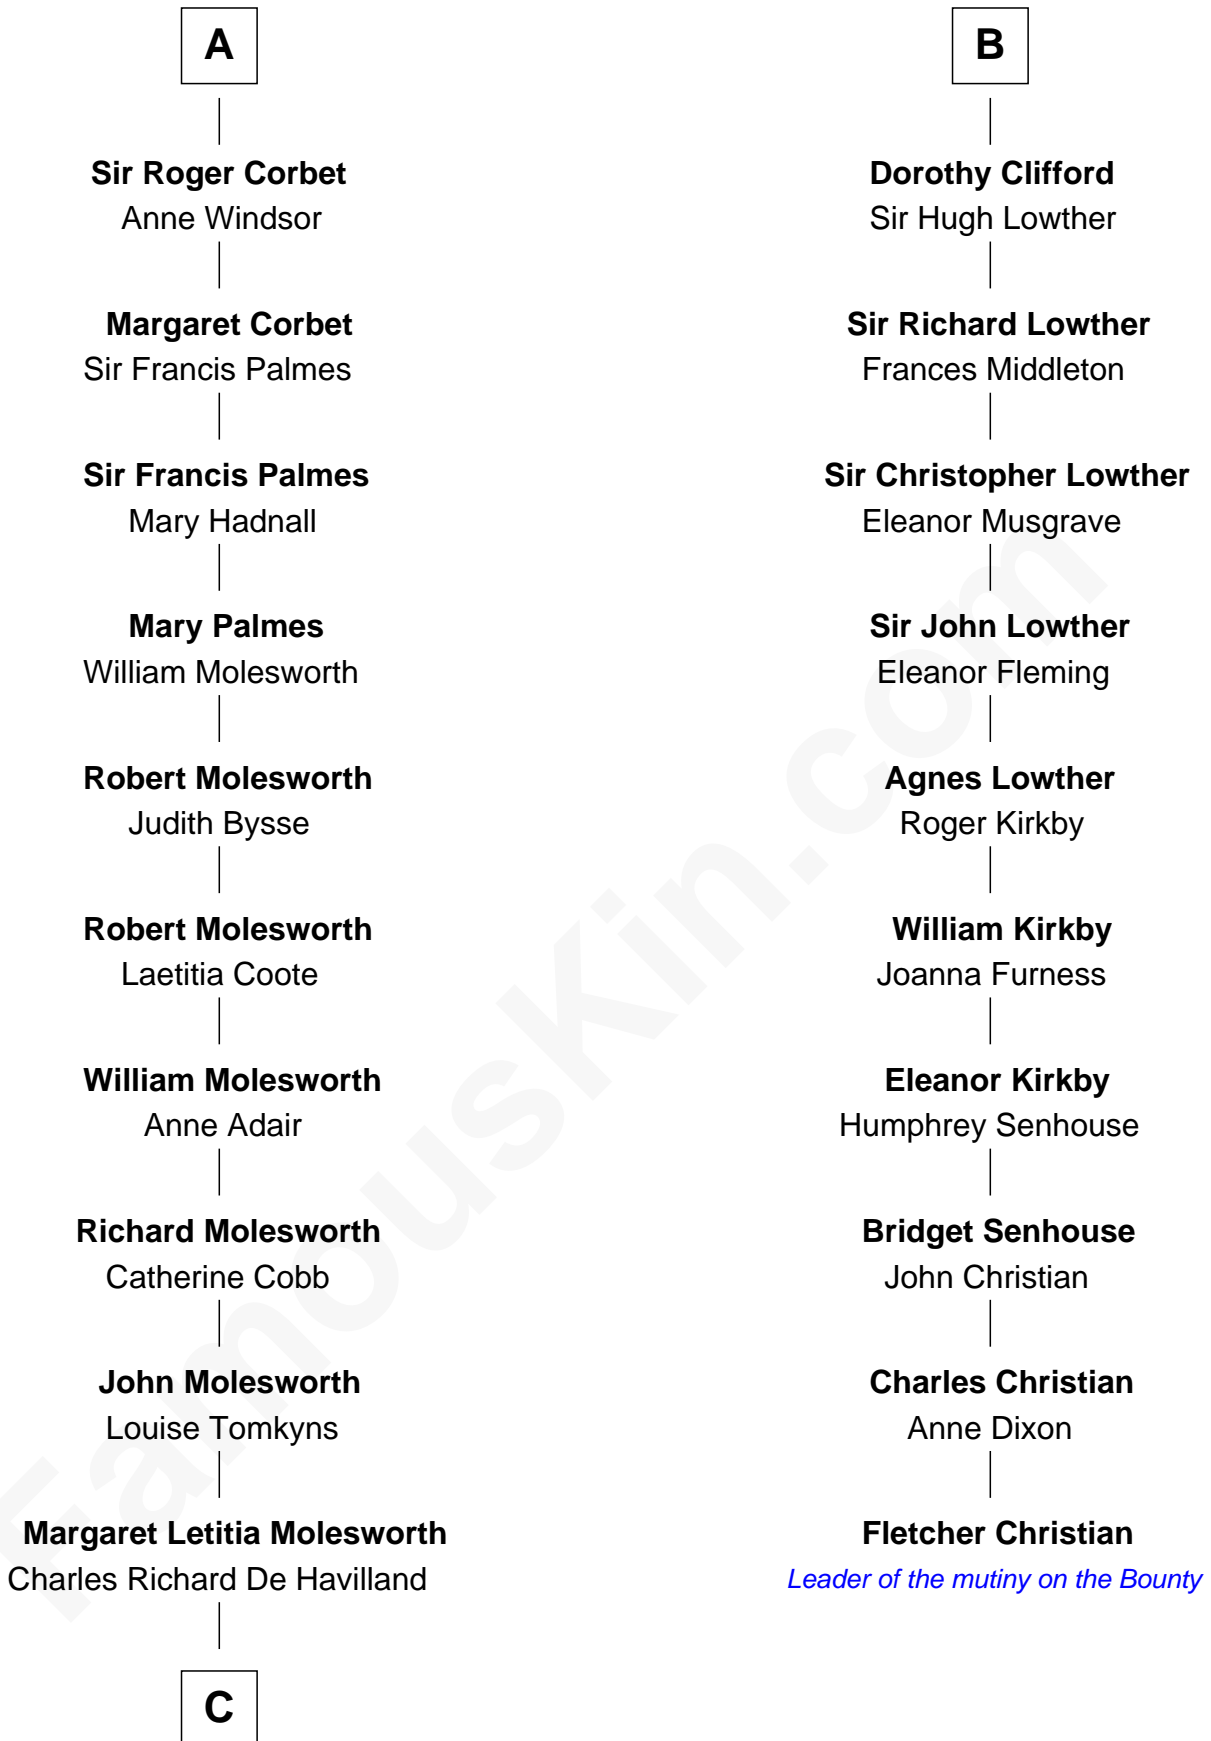

FamousKin.com
Relationship Chart of
Olivia De Havilland
Movie Actress

16th cousin 2 times removed of

Fletcher Christian
Leader of the mutiny on the Bounty

C

Walter Augustus De Havilland

Lillian Augusta Ruse