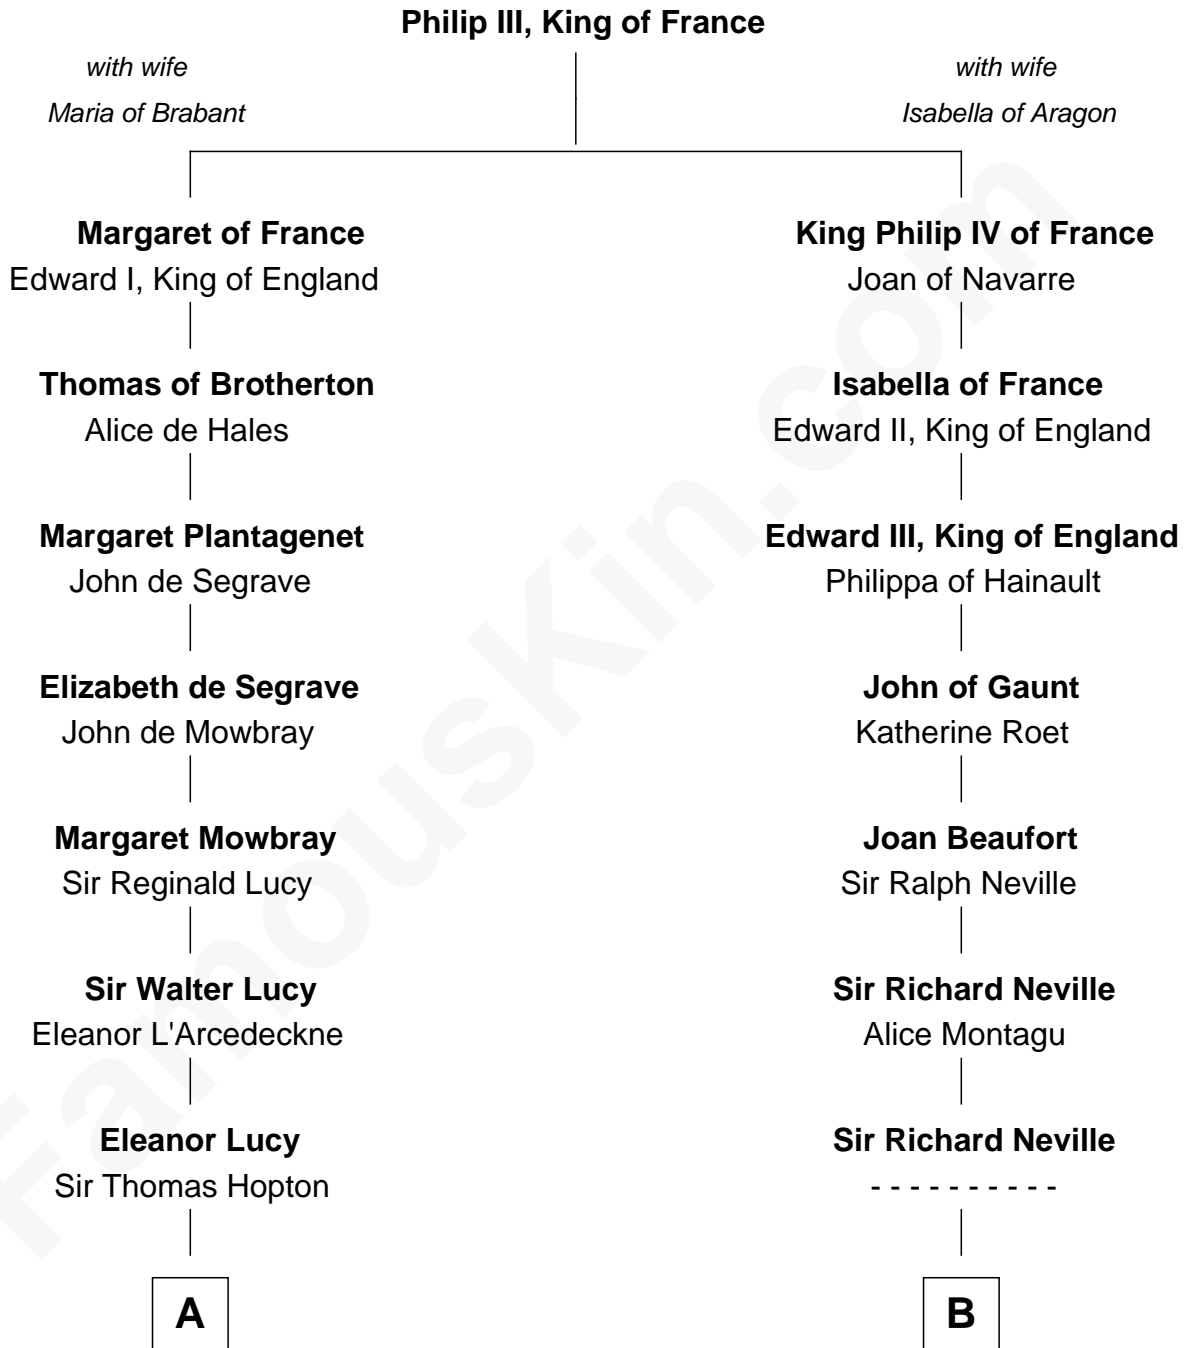

FamousKin.com
Relationship Chart of
Olivia De Havilland
Movie Actress

17th cousin 4 times removed of
Fletcher Christian
Leader of the mutiny on the Bounty

A

Elizabeth Hopton

Sir Roger Corbet

Sir Richard Corbet

Elizabeth Devereux

Sir Robert Corbet

Elizabeth Vernon

Sir Roger Corbet

Anne Windsor

Margaret Corbet

Sir Francis Palmes

Sir Francis Palmes