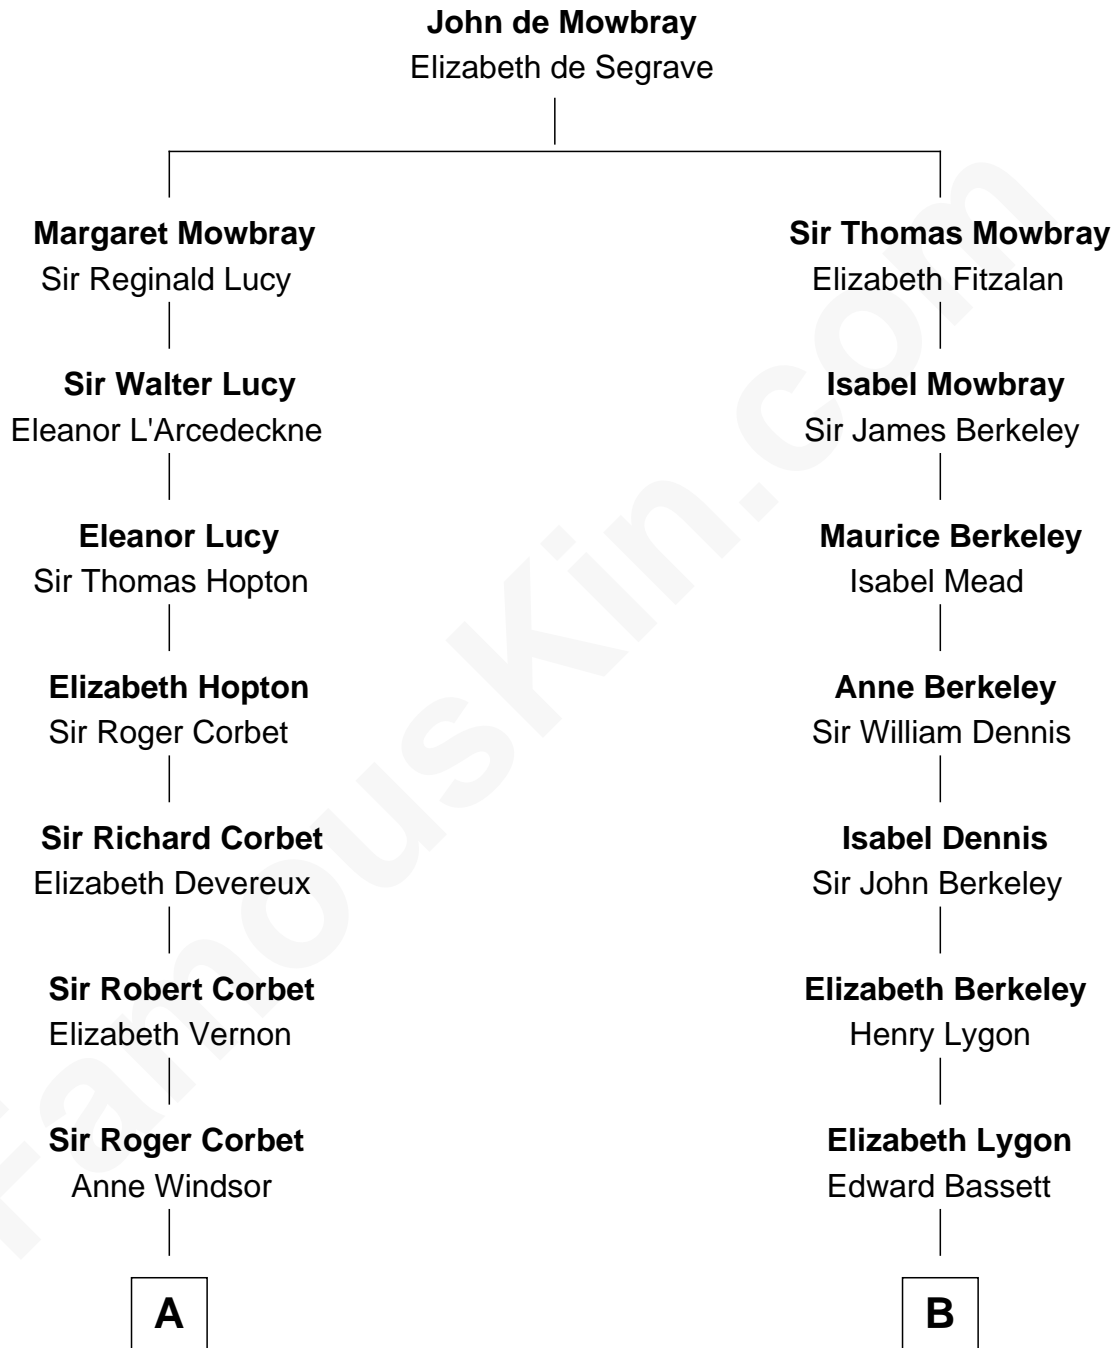

FamousKin.com
Relationship Chart of
Olivia De Havilland
Movie Actress

17th cousin 3 times removed of
Michael Lookinland
TV Actor

C

Nellie M. Cole

John Andrew Lookinland

Orrin Paul Lookinland

Madeline Tait

Paul Russell Lookinland

Karen Ruth McKinney

Michael Lookinland

TV Actor

FamousKin.com