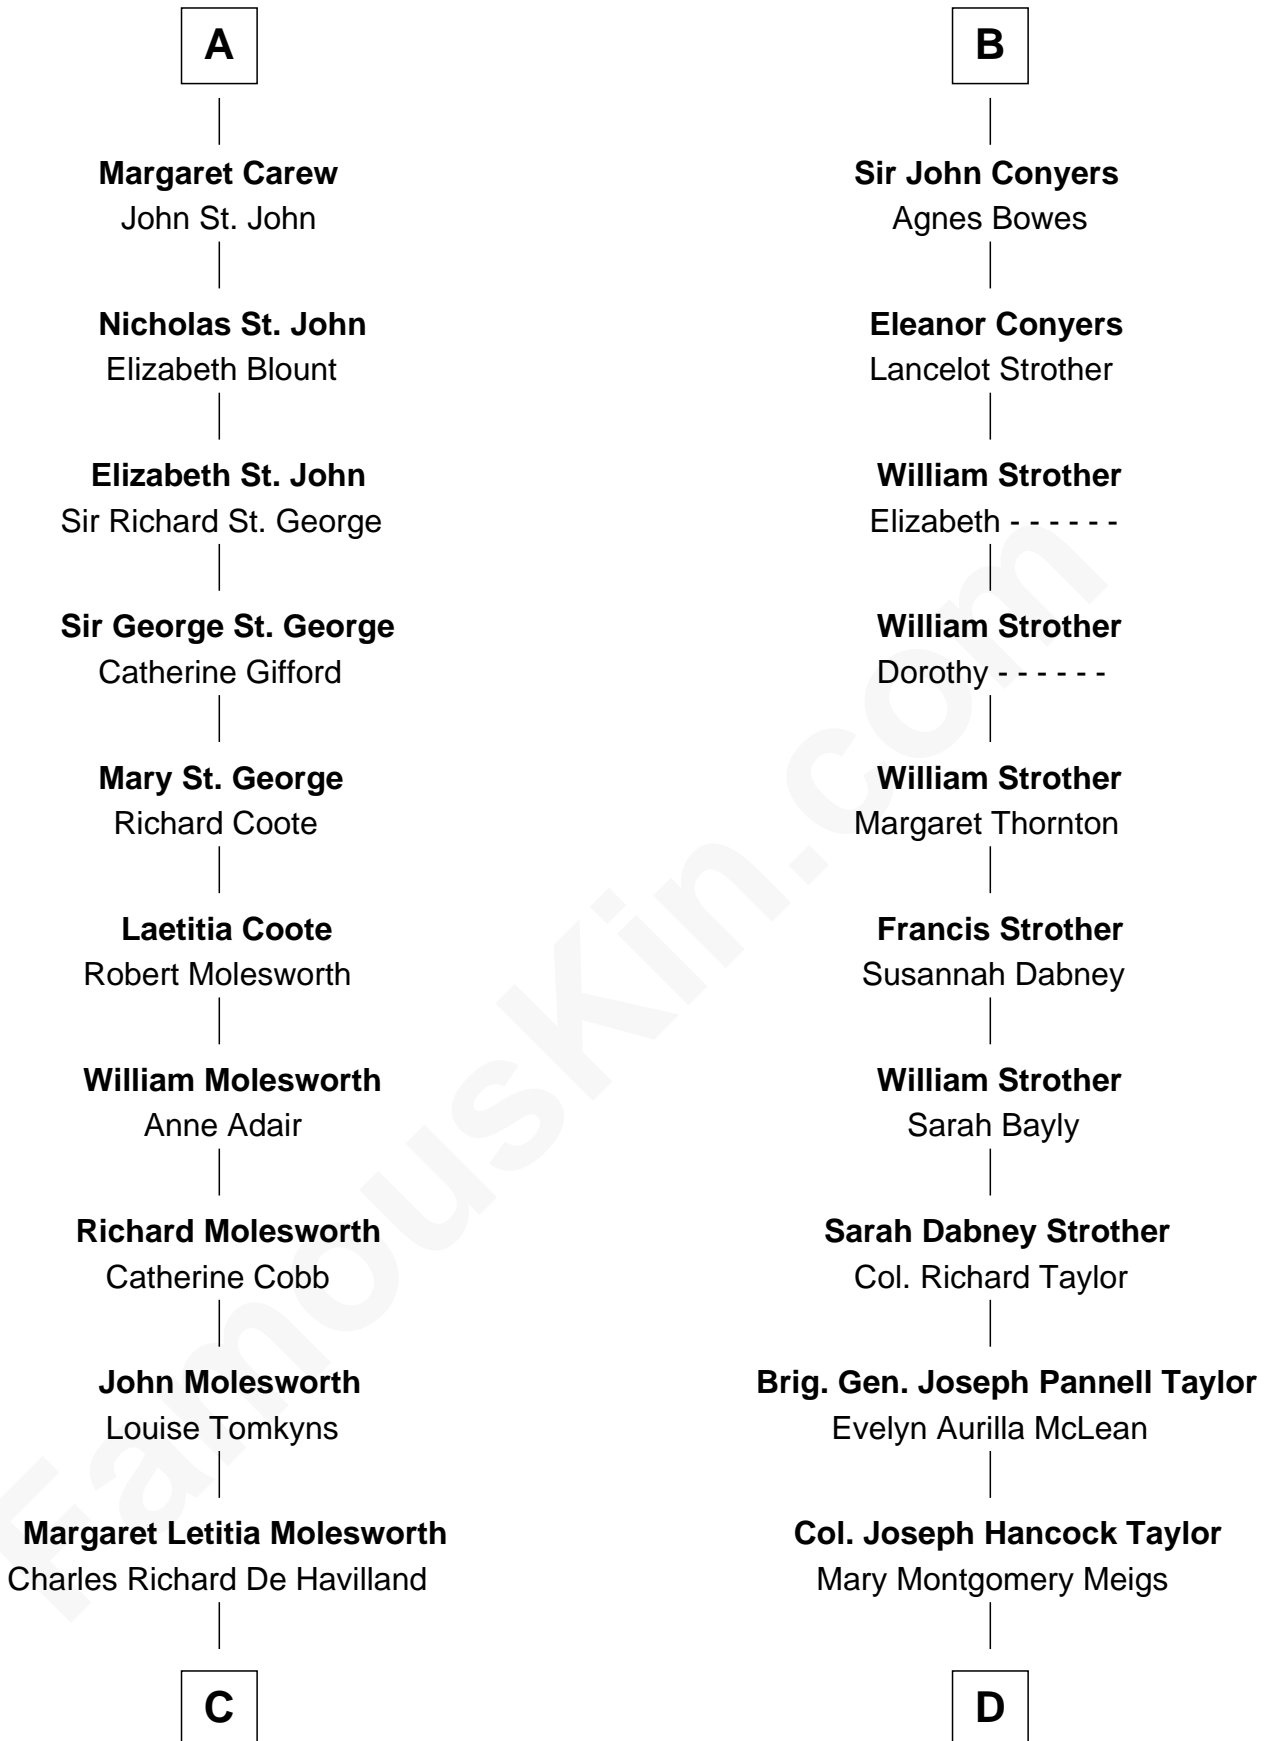

FamousKin.com
Relationship Chart of
Olivia De Havilland
Movie Actress

18th cousin 2 times removed of
Parker Stevenson
TV and Movie Actor

FamousKin.com