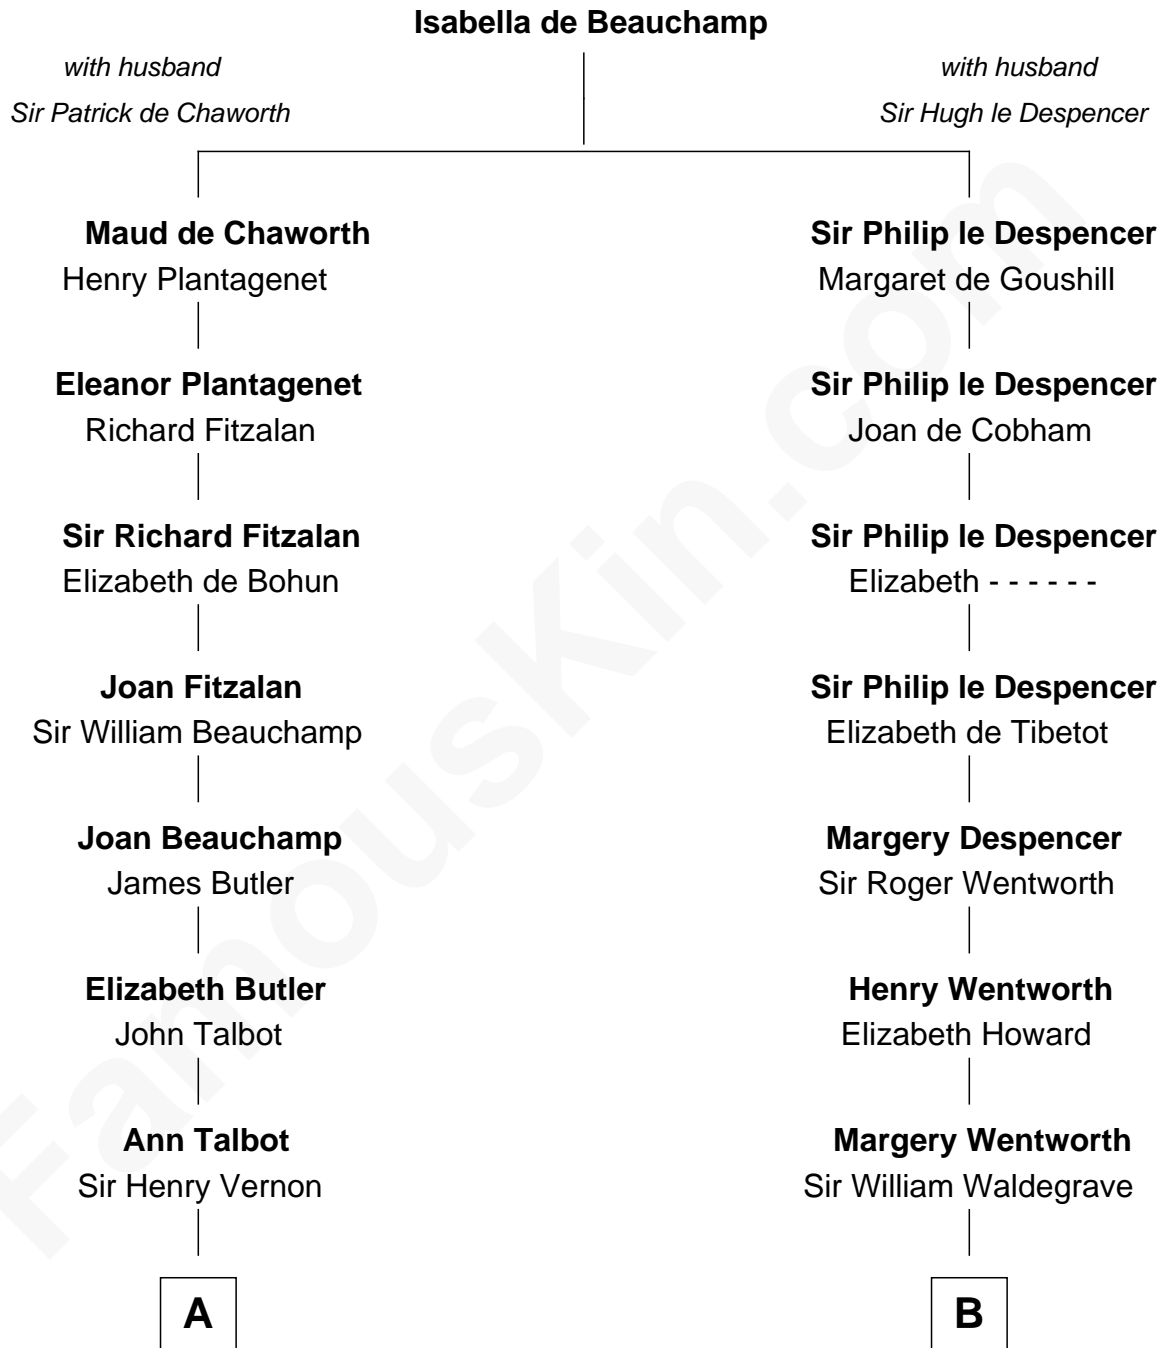

## Relationship Chart of

### Olivia De Havilland

Movie Actress

19th cousin 2 times removed of

**Bob Moore**  
Co-Founder, Bob's Red Mill

**C**

**Margaret Letitia Molesworth**  
Charles Richard De Havilland

**Walter Augustus De Havilland**  
Lillian Augusta Ruse