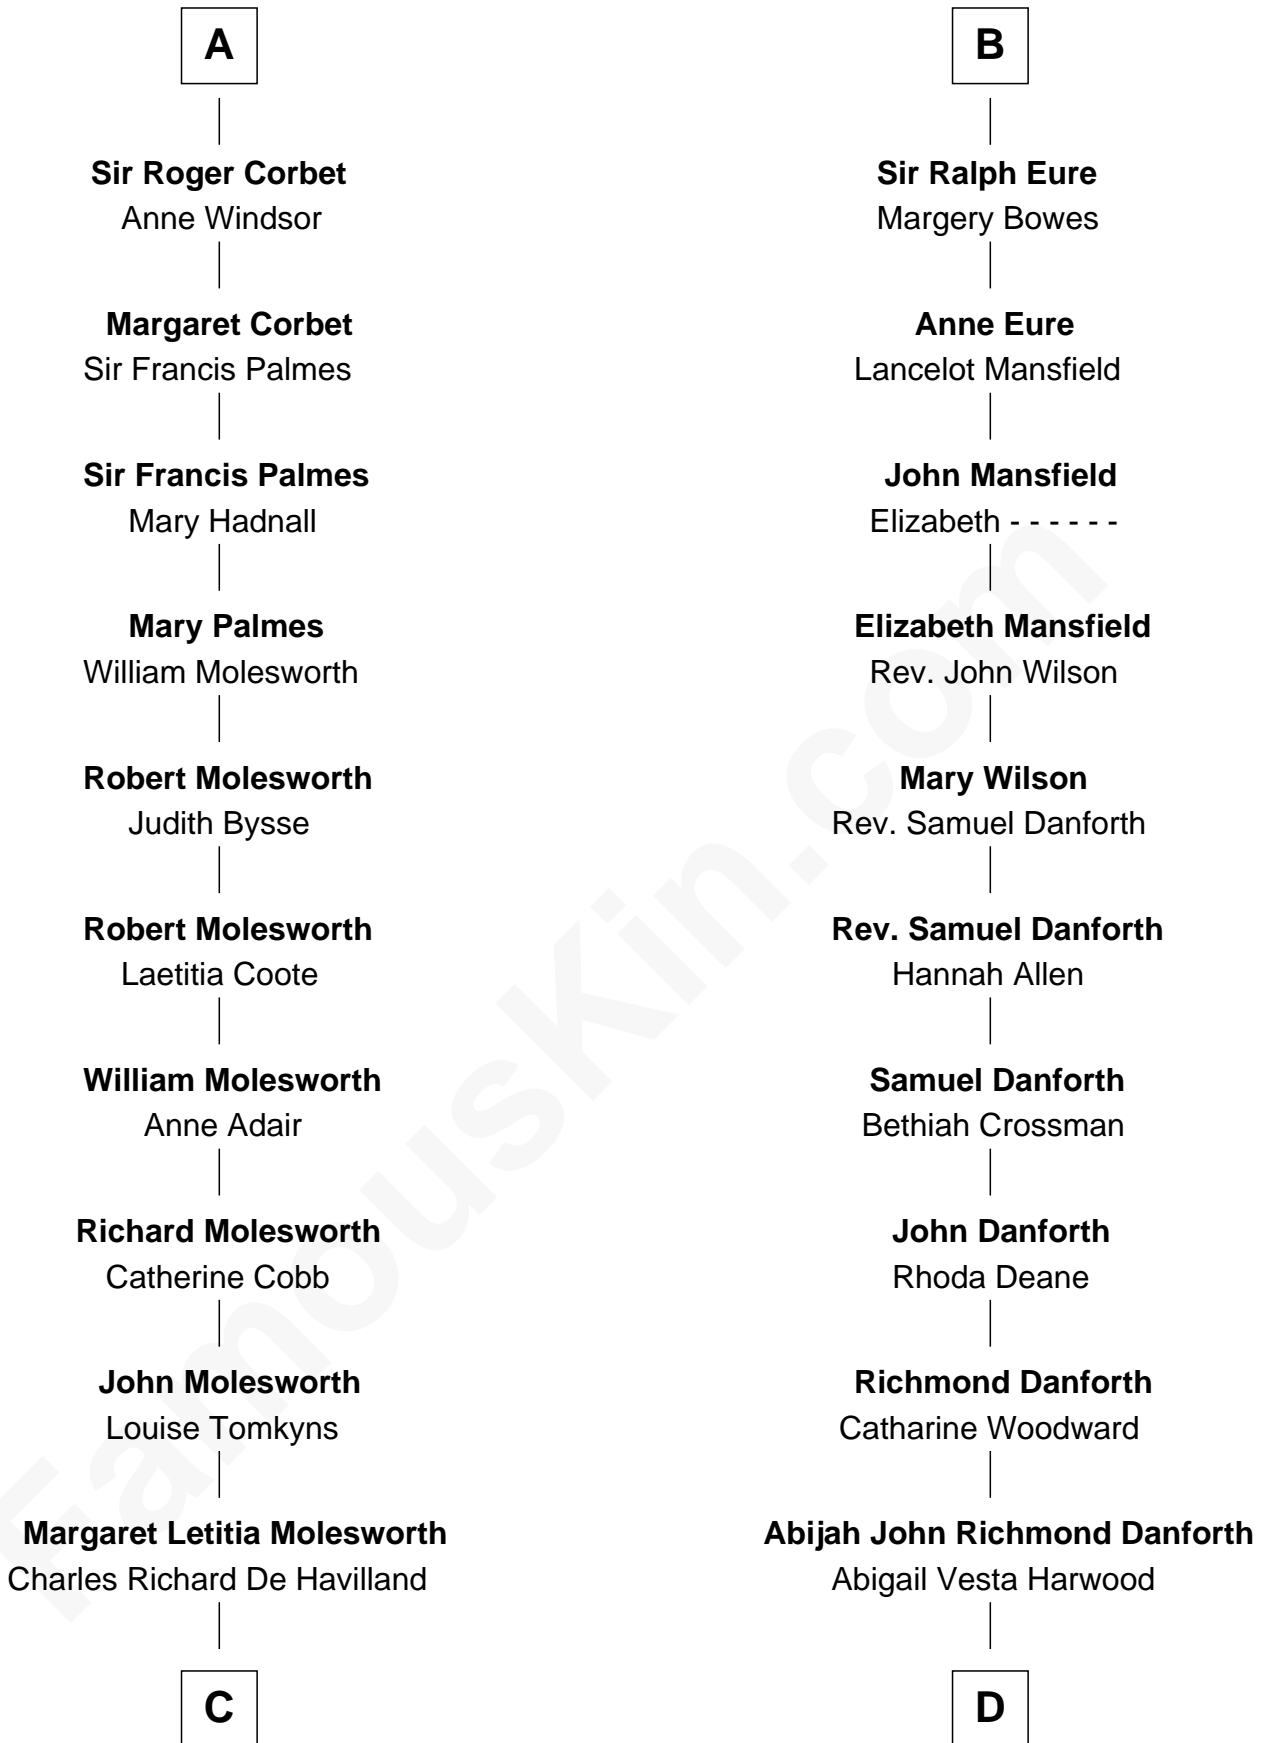

**FamousKin.com**  
**Relationship Chart of**  
**Olivia De Havilland**  
*Movie Actress*

**18th cousin 3 times removed of**  
**Zach Snyder**  
*Filmmaker*

**C**

**Walter Augustus De Havilland**

Lillian Augusta Ruse

**Olivia De Havilland**

*Movie Actress*

**D**

**Oliver Harwood Danforth**

Sarah M. Hills

**Jennie Minerva Danforth**

John Batchelder Manley

**Helen Danforth Manley**