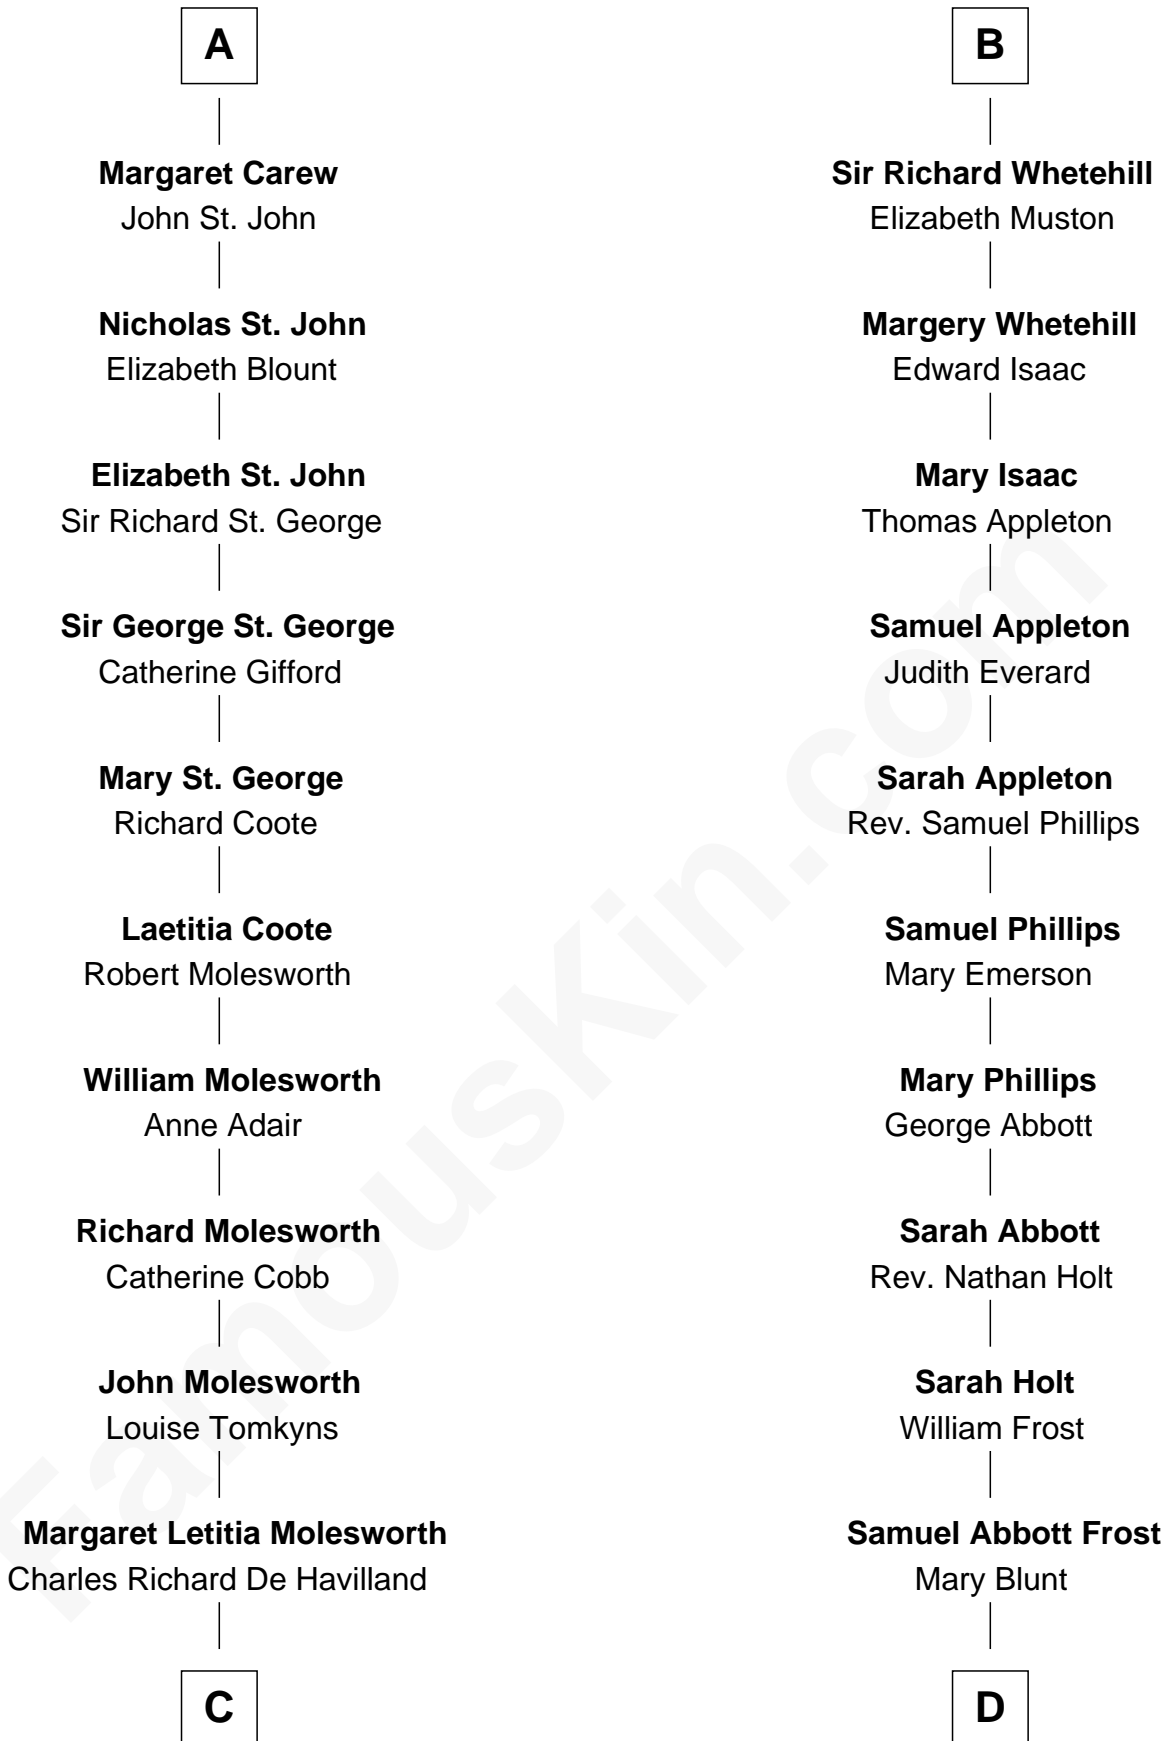

**FamousKin.com**  
**Relationship Chart of**  
**Olivia De Havilland**  
*Movie Actress*

18th cousin 1 time removed of  
**Robert Frost**  
*Poet and Playwright*

**C**

**Walter Augustus De Havilland**

Lillian Augusta Ruse

**Olivia De Havilland**

*Movie Actress*

**D**

**William Prescott Frost**

Judith Colcord

**William Prescott Frost**

Isabella Moodie

**Robert Frost**