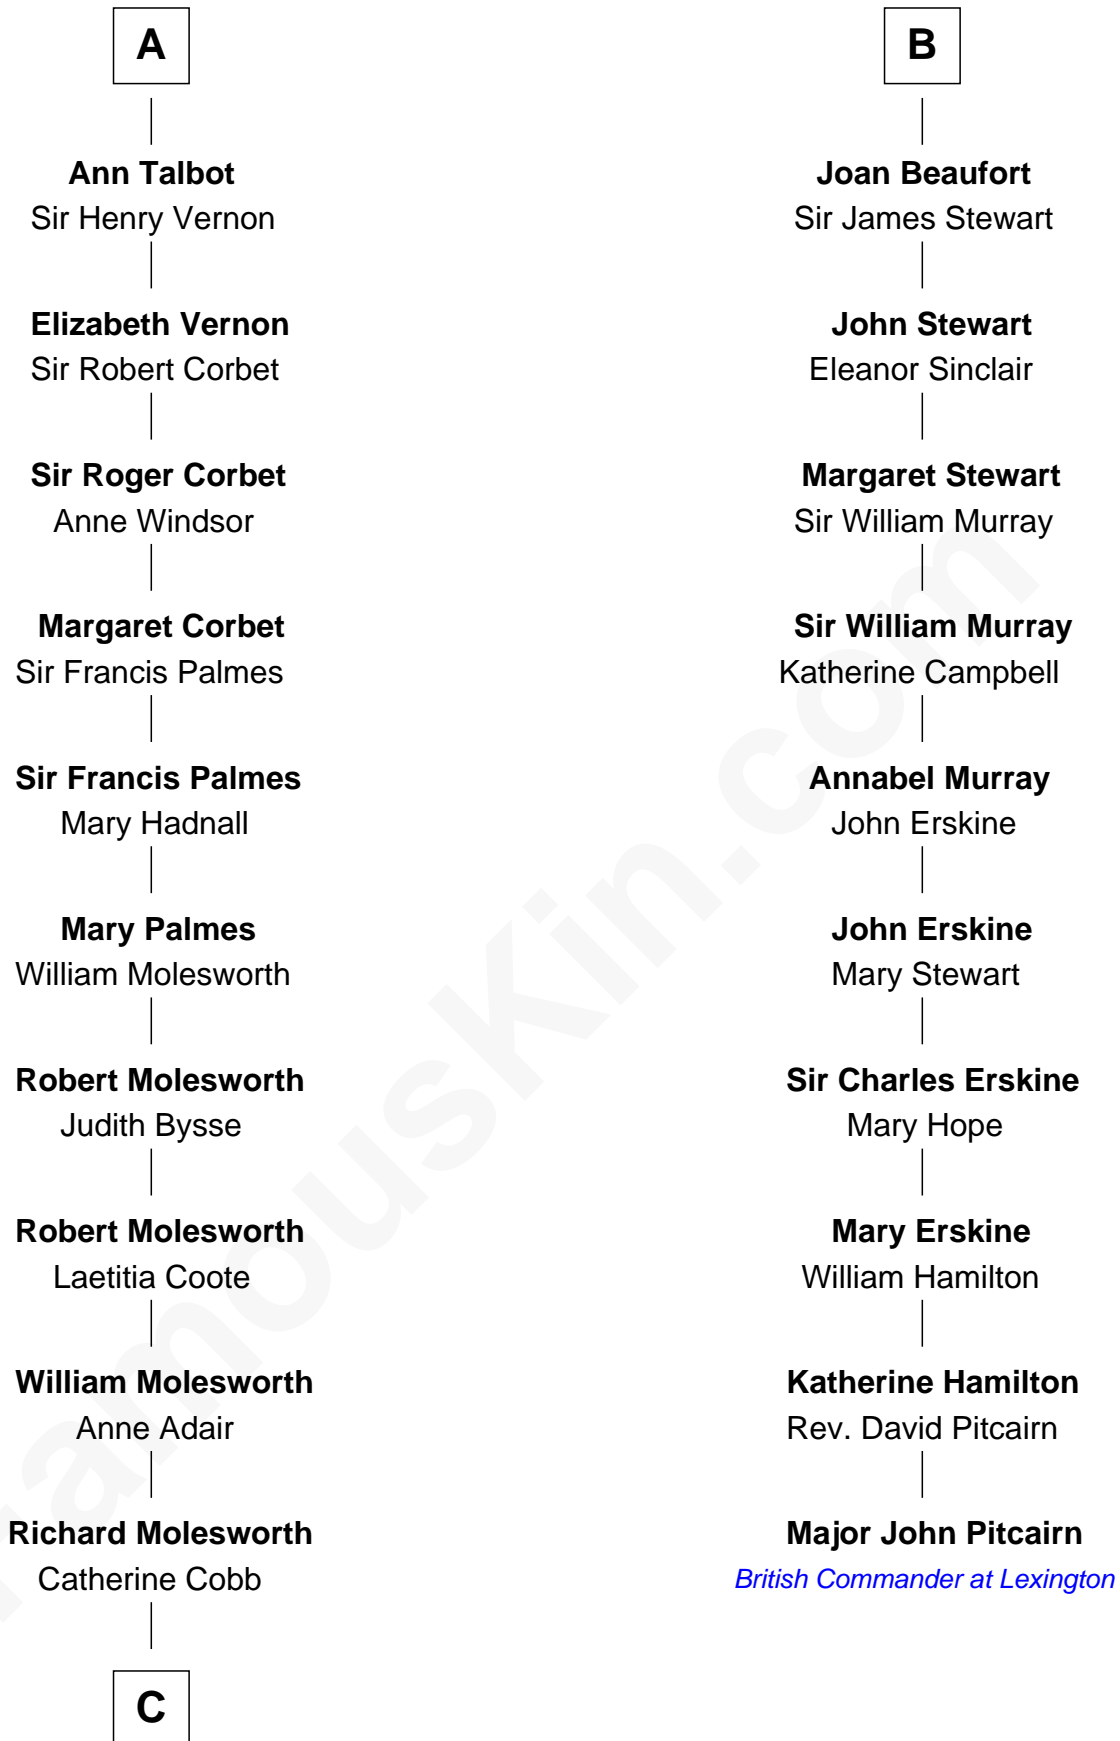

FamousKin.com
Relationship Chart of
Olivia De Havilland
Movie Actress

16th cousin 4 times removed of
Major John Pitcairn
British Commander at Battle of Lexington

C

—
John Molesworth

Louise Tomkyns

—
Margaret Letitia Molesworth

Charles Richard De Havilland

—
Walter Augustus De Havilland

Lillian Augusta Ruse

—
Olivia De Havilland

Movie Actress

FamousKin.com