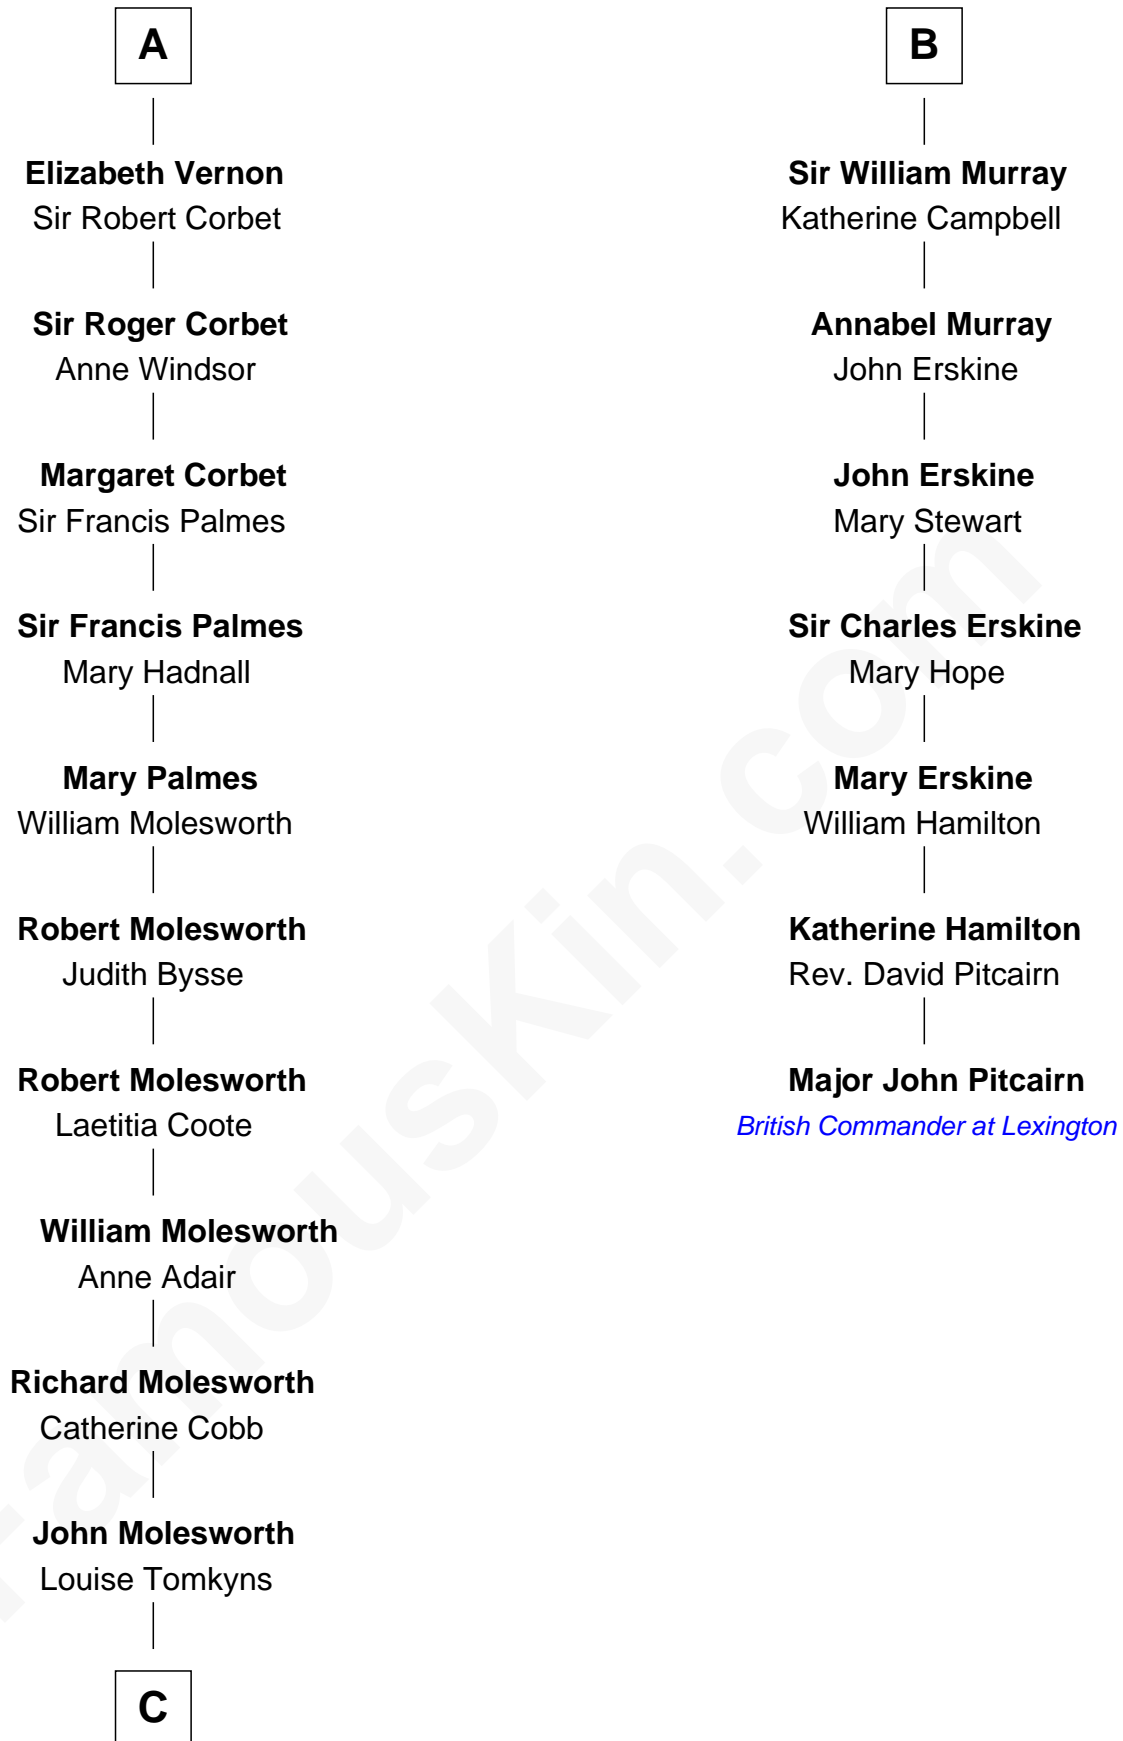

FamousKin.com
Relationship Chart of
Olivia De Havilland
Movie Actress

13th cousin 6 times removed of

Major John Pitcairn
British Commander at Battle of Lexington

C

Margaret Letitia Molesworth

Charles Richard De Havilland

Walter Augustus De Havilland

Lillian Augusta Ruse

Olivia De Havilland

Movie Actress

FamousKin.com