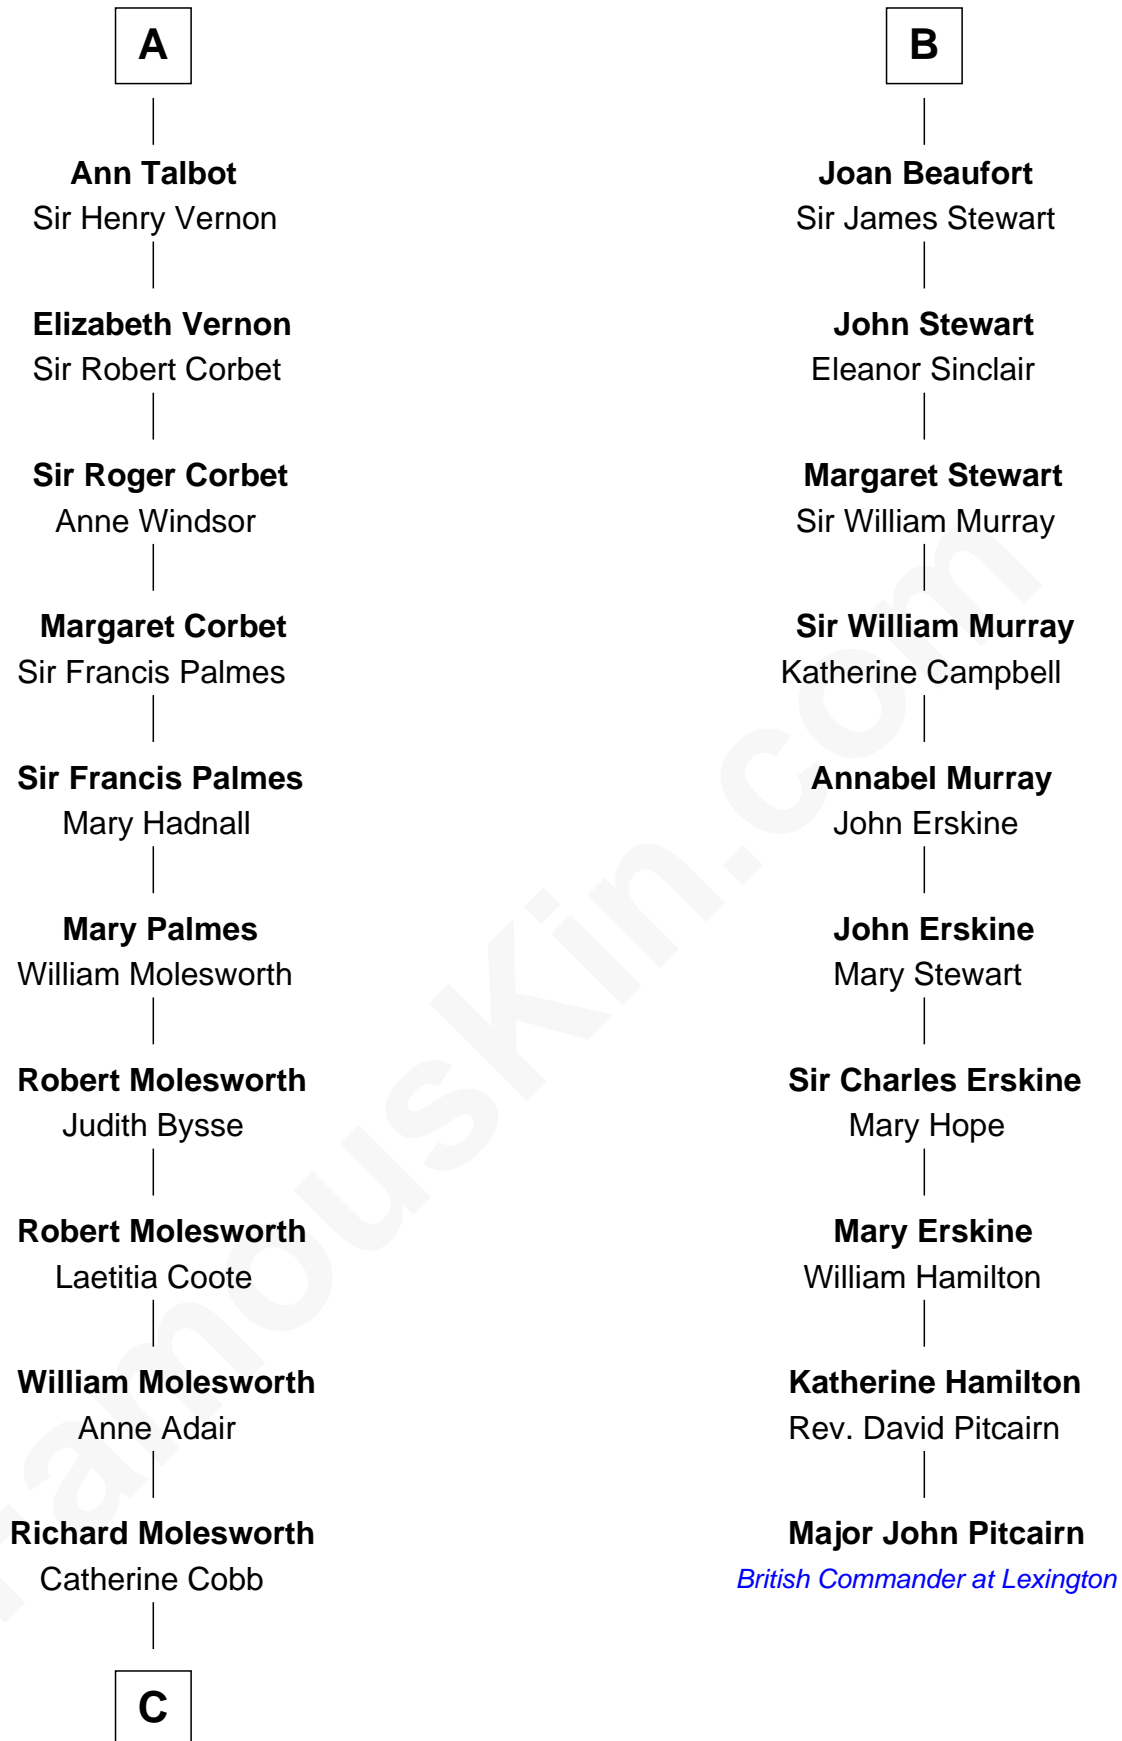

FamousKin.com
Relationship Chart of
Olivia De Havilland
Movie Actress

16th cousin 4 times removed of
Major John Pitcairn
British Commander at Battle of Lexington

C

—
John Molesworth

Louise Tomkyns

—
Margaret Letitia Molesworth

Charles Richard De Havilland

—
Walter Augustus De Havilland

Lillian Augusta Ruse

—
Olivia De Havilland

Movie Actress

FamousKin.com