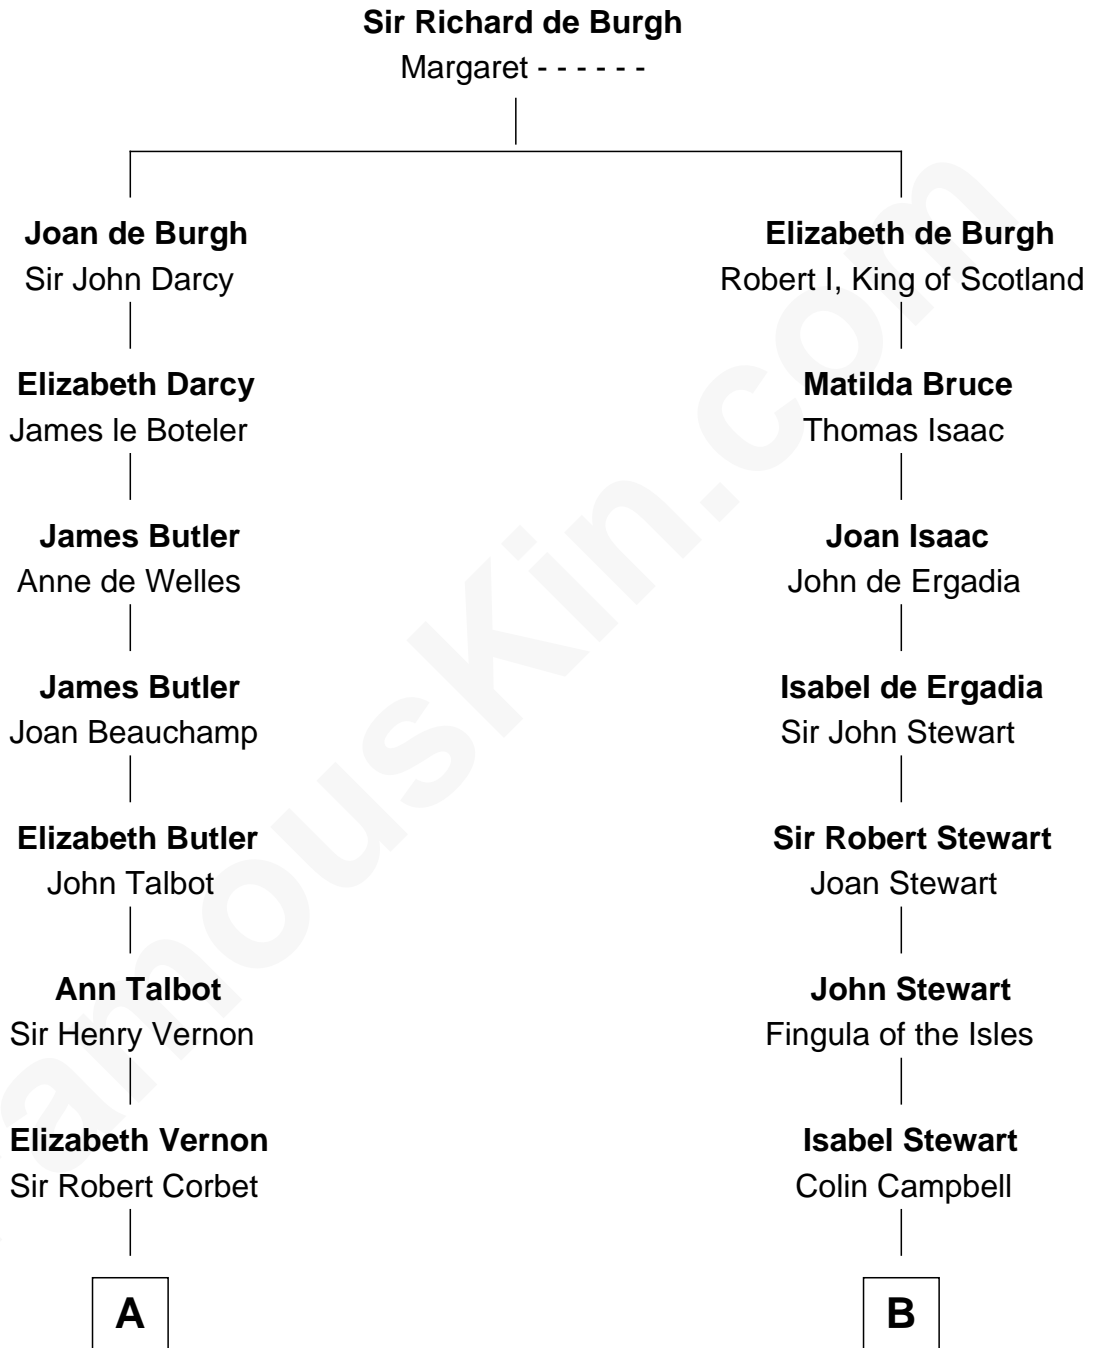

FamousKin.com
Relationship Chart of
Olivia De Havilland
Movie Actress

14th cousin 4 times removed of
Major John Pitcairn
British Commander at Battle of Lexington

C

Walter Augustus De Havilland

Lillian Augusta Ruse