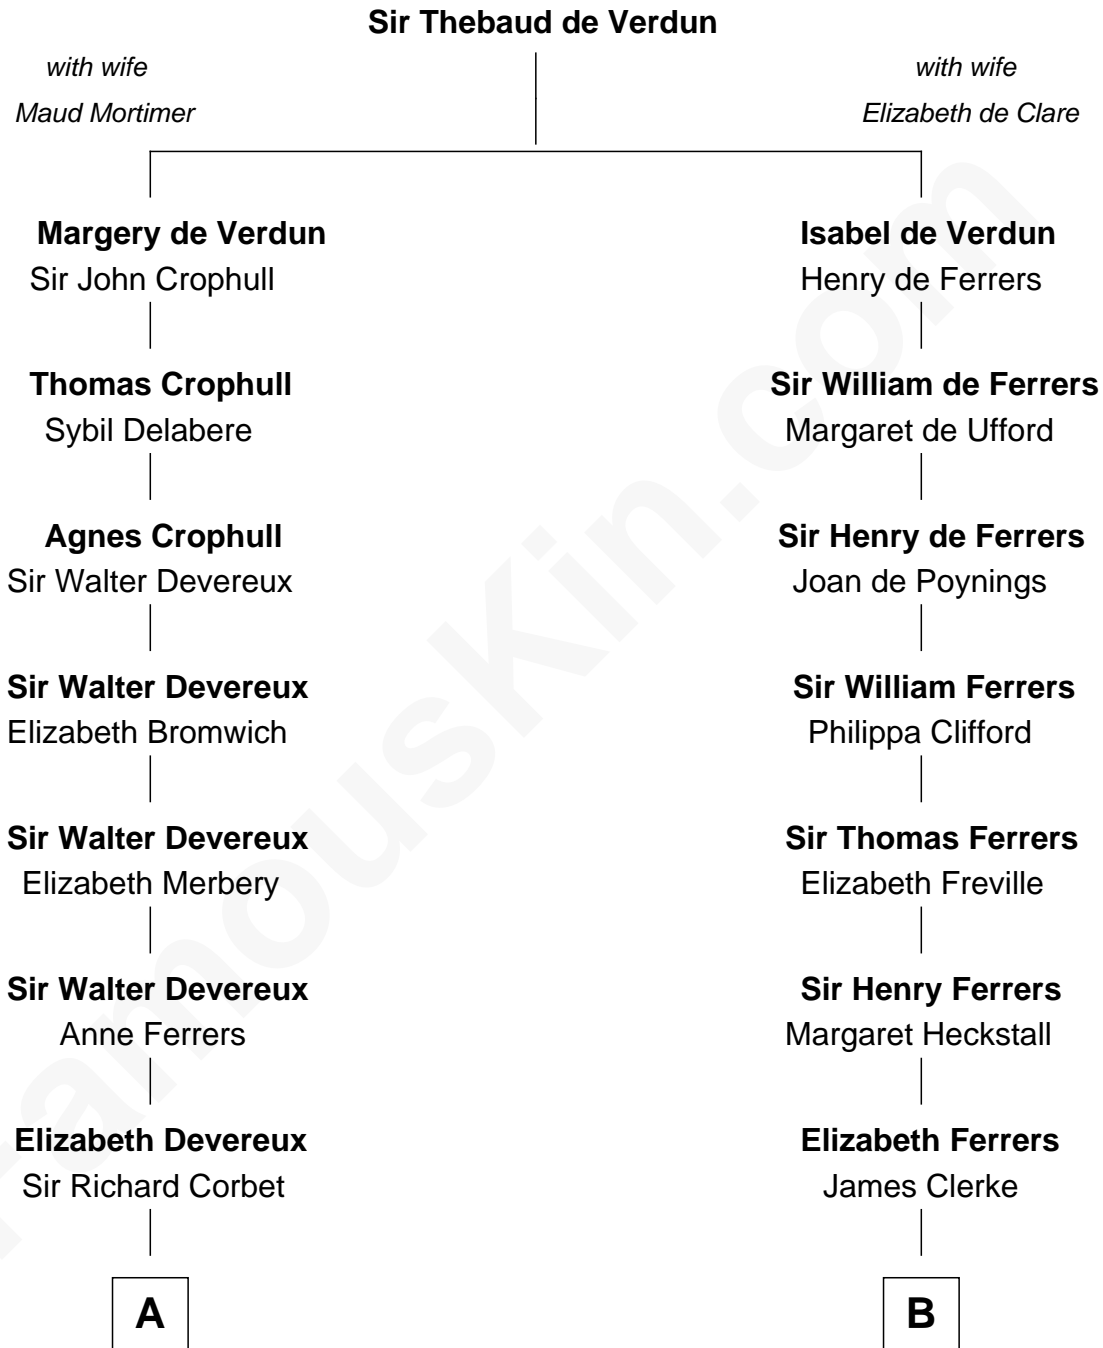

**FamousKin.com**  
**Relationship Chart of**  
**Olivia De Havilland**  
*Movie Actress*

19th cousin 1 time removed of  
**Marilyn Monroe**  
*Actress, Model, and Singer*

**C**

**Margaret Letitia Molesworth**

Charles Richard De Havilland

**Walter Augustus De Havilland**

Lillian Augusta Ruse

**Olivia De Havilland**

*Movie Actress*

**D**

**Susan Bateman Almy**

Charles Adams Gifford

**Frederick Almy Gifford**

Elizabeth Easton Tennant

**Charles Stanley Gifford**

Gladys Pearl Monroe

**Marilyn Monroe**

*Actress, Model, and Singer*

FamousKin.com