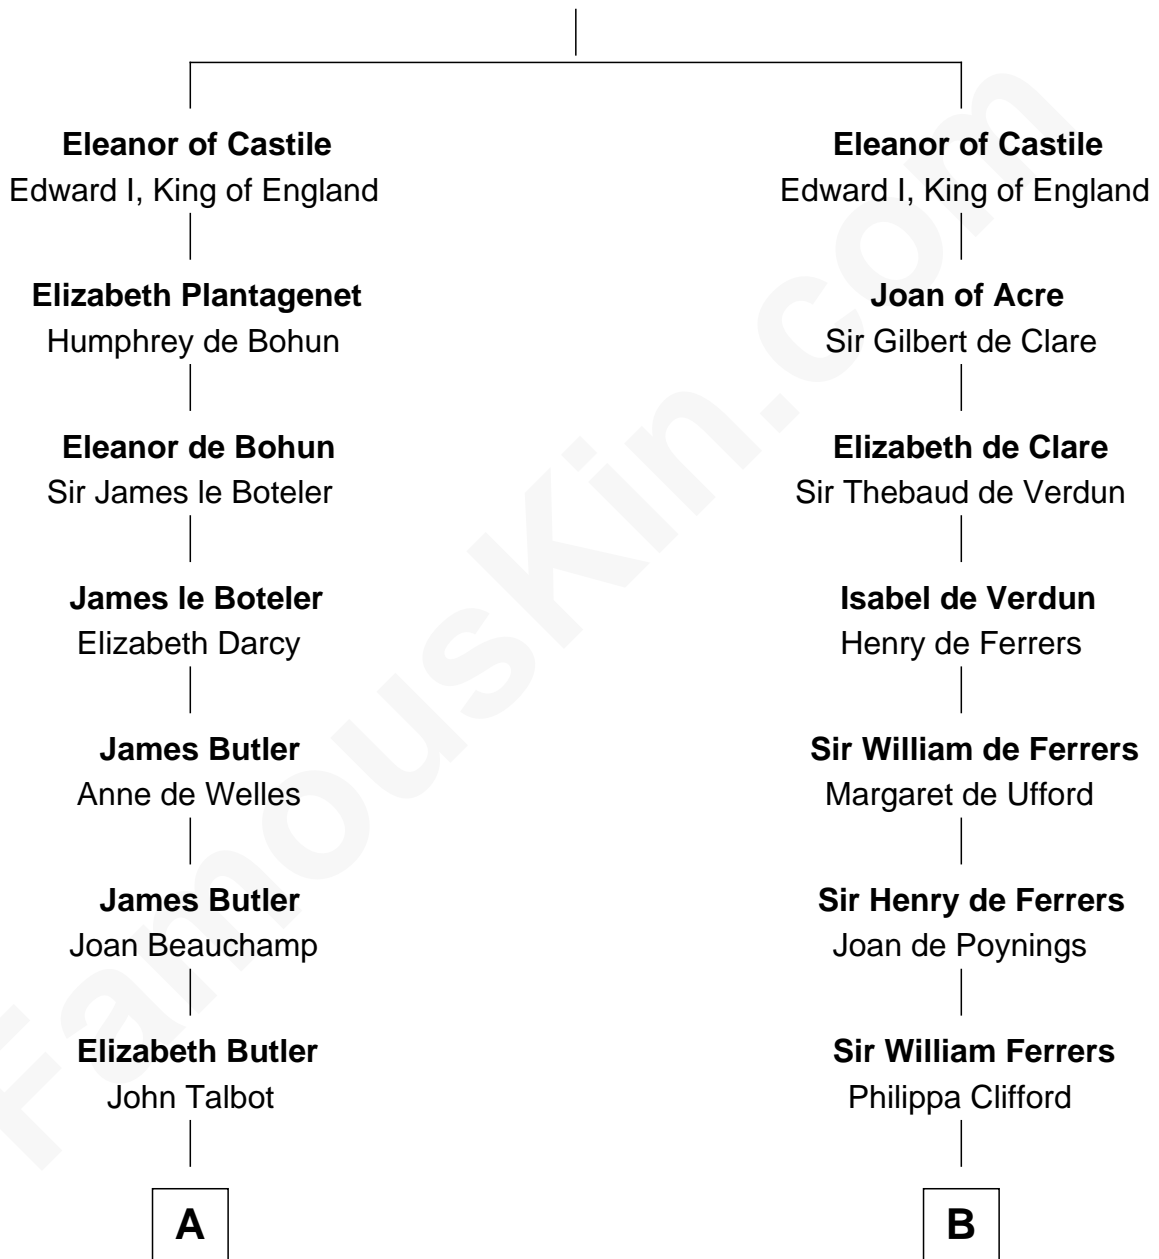

FamousKin.com
Relationship Chart of
Olivia De Havilland
Movie Actress

13th cousin 7 times removed of
Edmund Waller
English Poet and Politician

Ferdinand III, King of Castile
 Joanna of Ponthieu

C

—
John Molesworth

Louise Tomkyns

—
Margaret Letitia Molesworth

Charles Richard De Havilland

—
Walter Augustus De Havilland

Lillian Augusta Ruse

—
Olivia De Havilland

Movie Actress

FamousKin.com