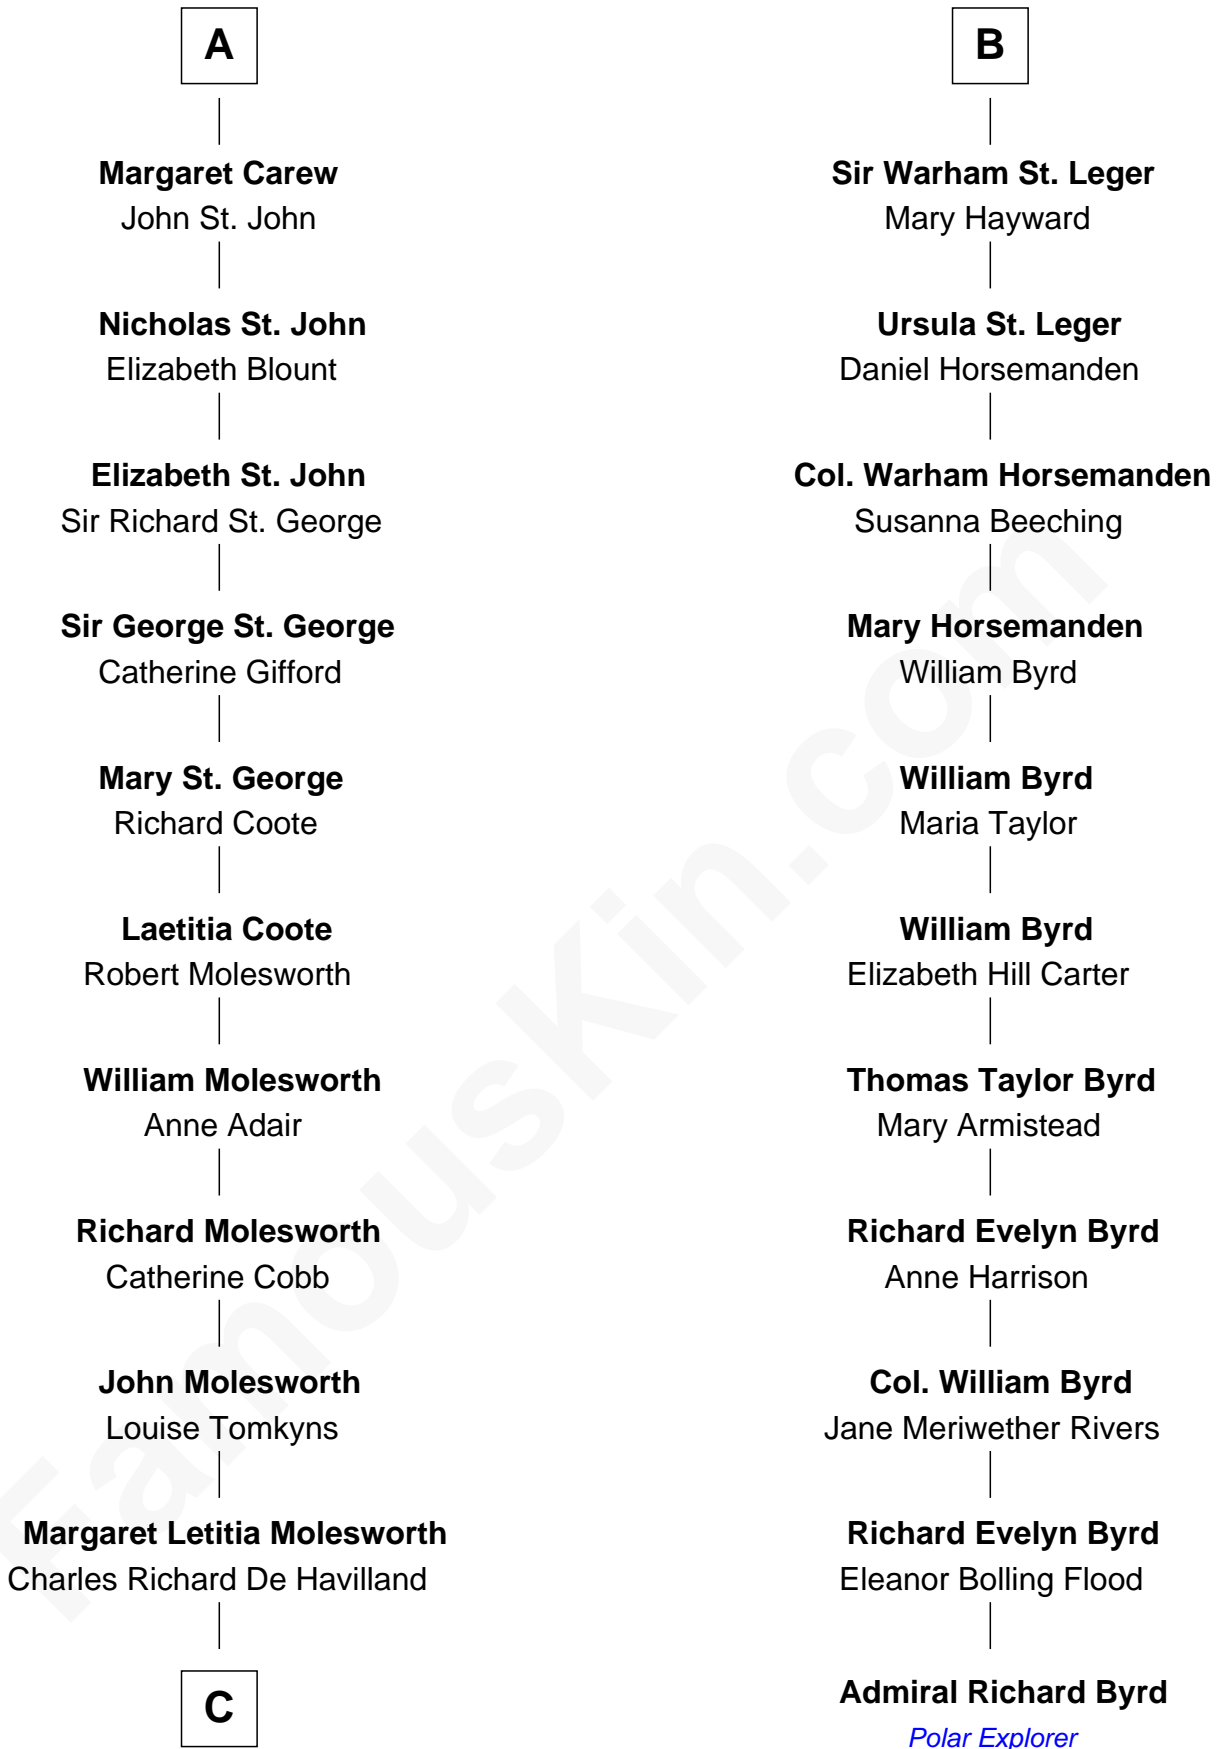

FamousKin.com
Relationship Chart of
Olivia De Havilland
Movie Actress

17th cousin 1 time removed of
Admiral Richard Byrd
Polar Explorer

C

—
Walter Augustus De Havilland

Lillian Augusta Ruse

—
Olivia De Havilland

Movie Actress

FamousKin.com