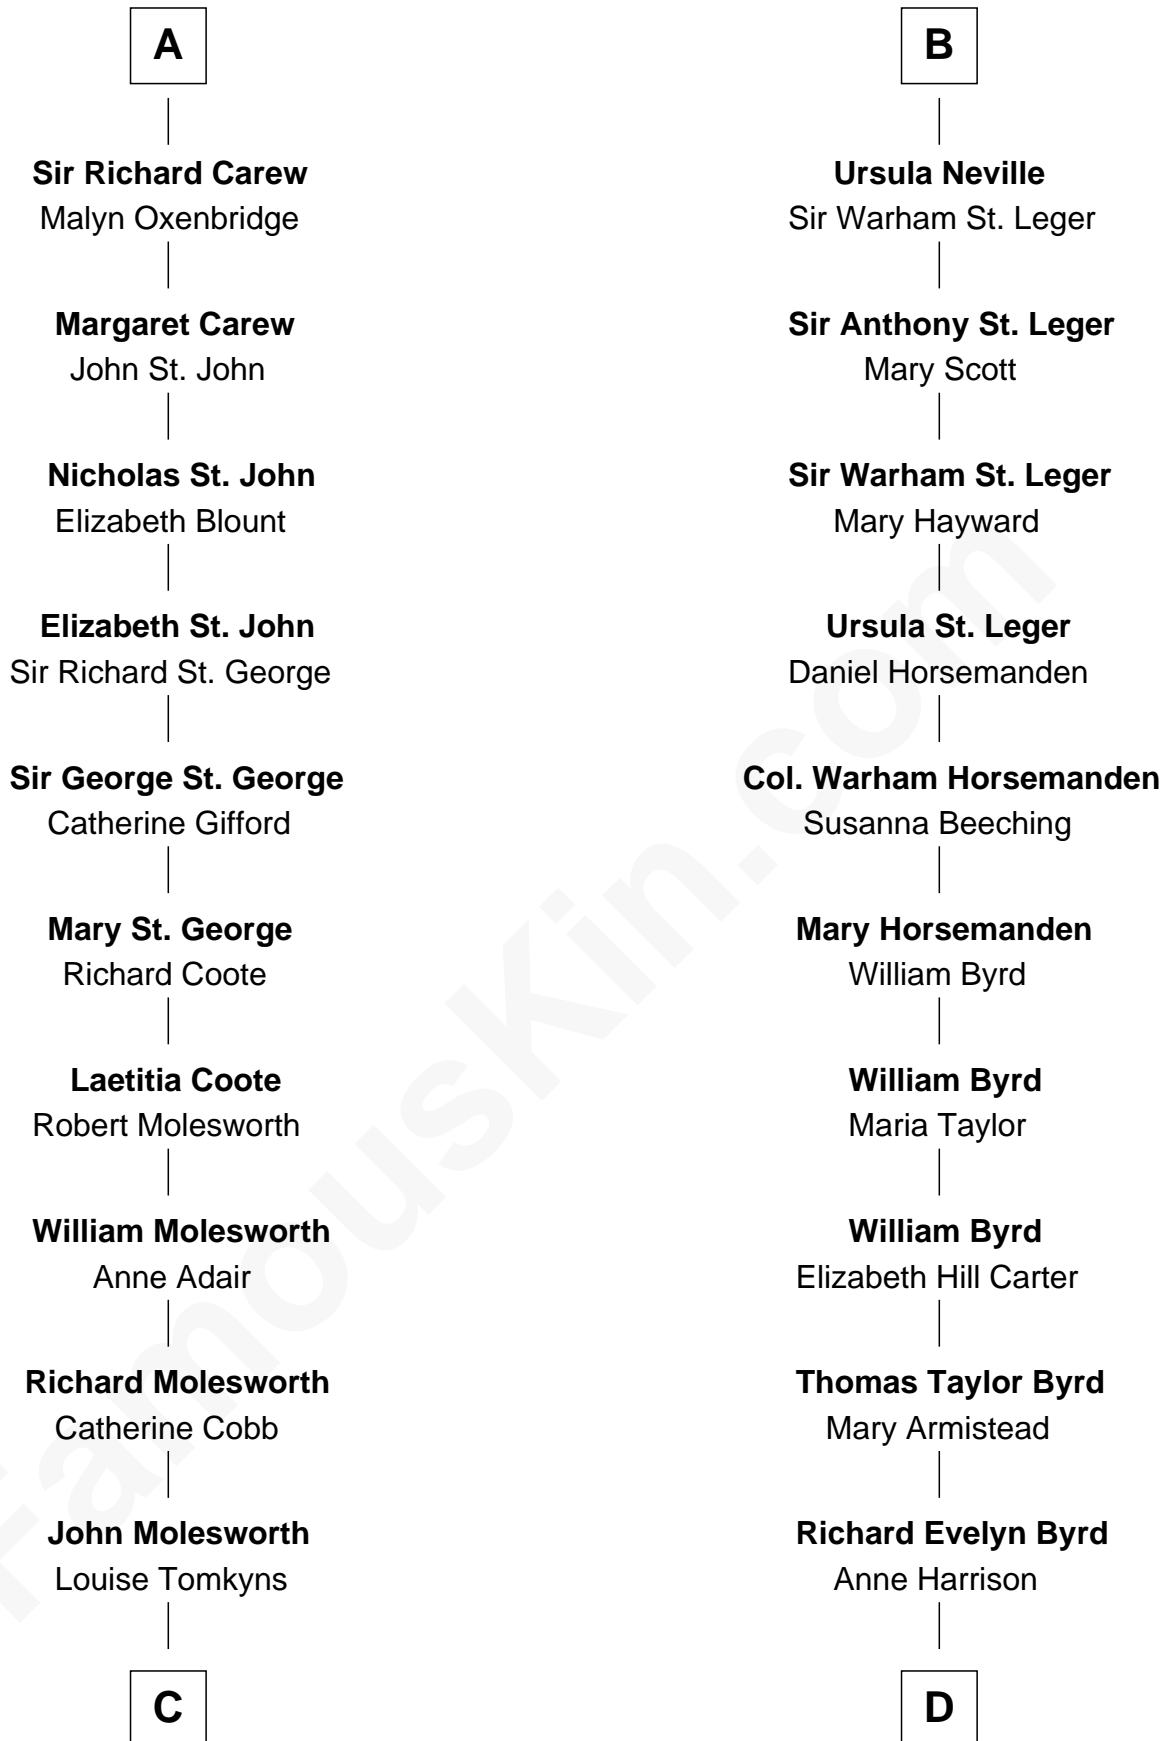

# FamousKin.com Relationship Chart of

**Olivia De Havilland**

*Movie Actress*

19th cousin of

**Admiral Richard Byrd**

*Polar Explorer*

**Sir Maurice de Berkeley**

Eve la Zouche

Katherine de Clyvedon

**Sir John Berkeley**

Elizabeth Betteshorne

**Eleanor Berkeley**

Sir Richard Poynings

**Eleanor Poynings**

Sir Henry Percy

**Henry Percy**

Maud Herbert

**Eleanor Percy**

Edward Stafford

**Mary Stafford**

George Neville

**B**

**C**

**Margaret Letitia Molesworth**  
Charles Richard De Havilland

**Walter Augustus De Havilland**  
Lillian Augusta Ruse

**Olivia De Havilland**  
*Movie Actress*

**D**

**Col. William Byrd**  
Jane Meriwether Rivers

**Richard Evelyn Byrd**  
Eleanor Bolling Flood

**Admiral Richard Byrd**  
*Polar Explorer*