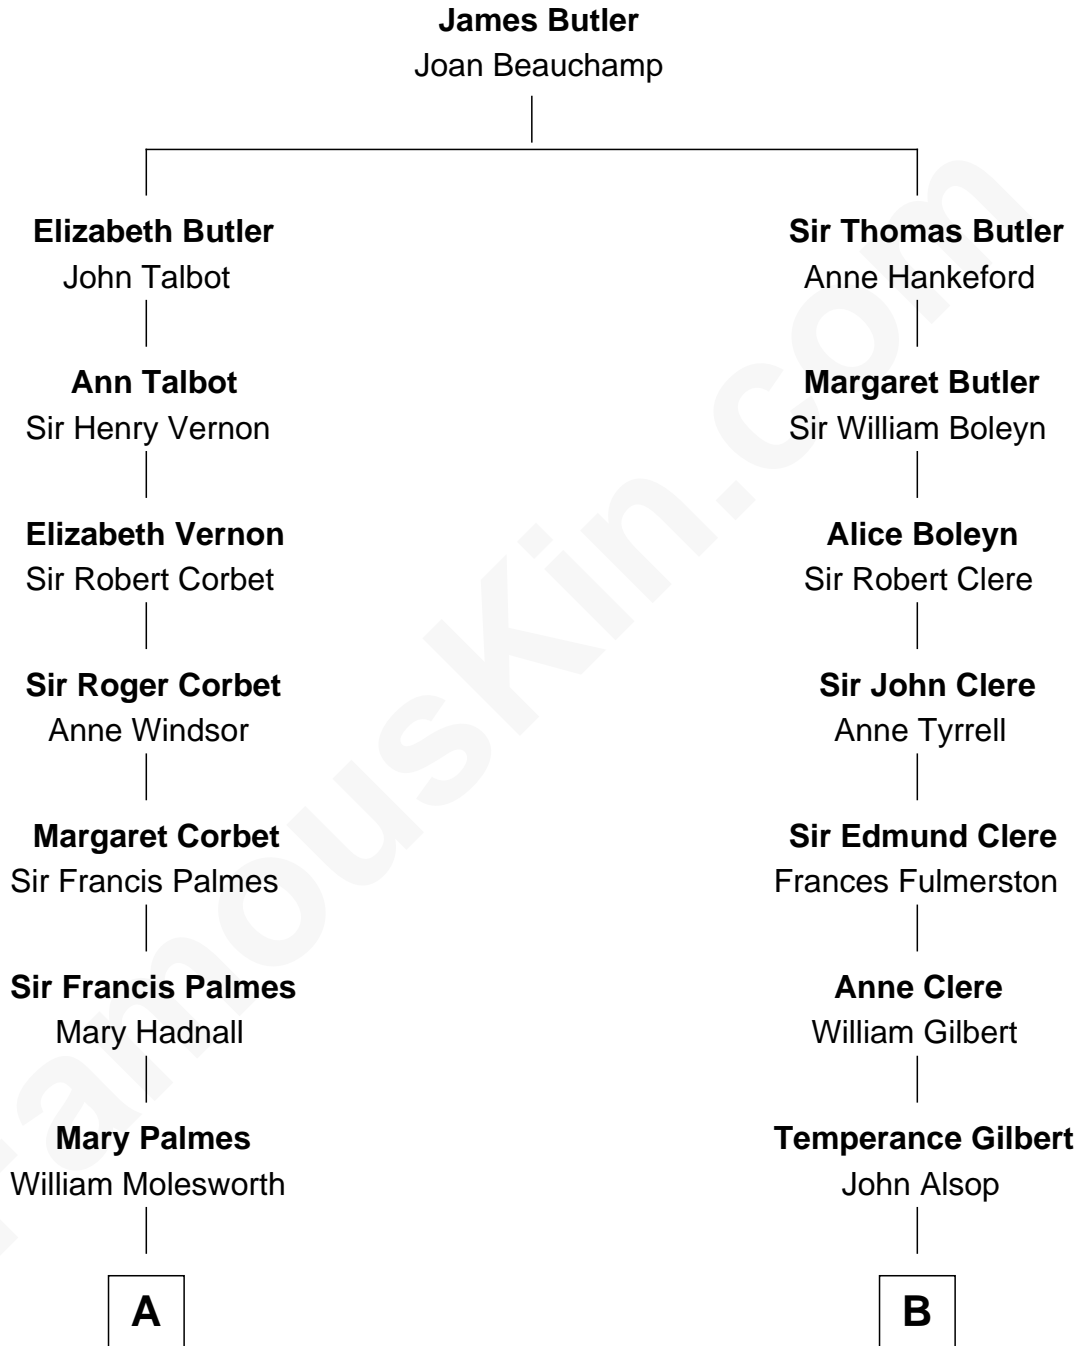

FamousKin.com
Relationship Chart of
Olivia De Havilland
Movie Actress

14th cousin 5 times removed of
Sydney Biddle Barrows
Mayflower Madam

C

—
John Boyd Ballantine

Anne L. Crawford

—
Jeannette Ballantine

Donald Byers Barrows

—
Sydney Biddle Barrows

Mayflower Madam

FamousKin.com