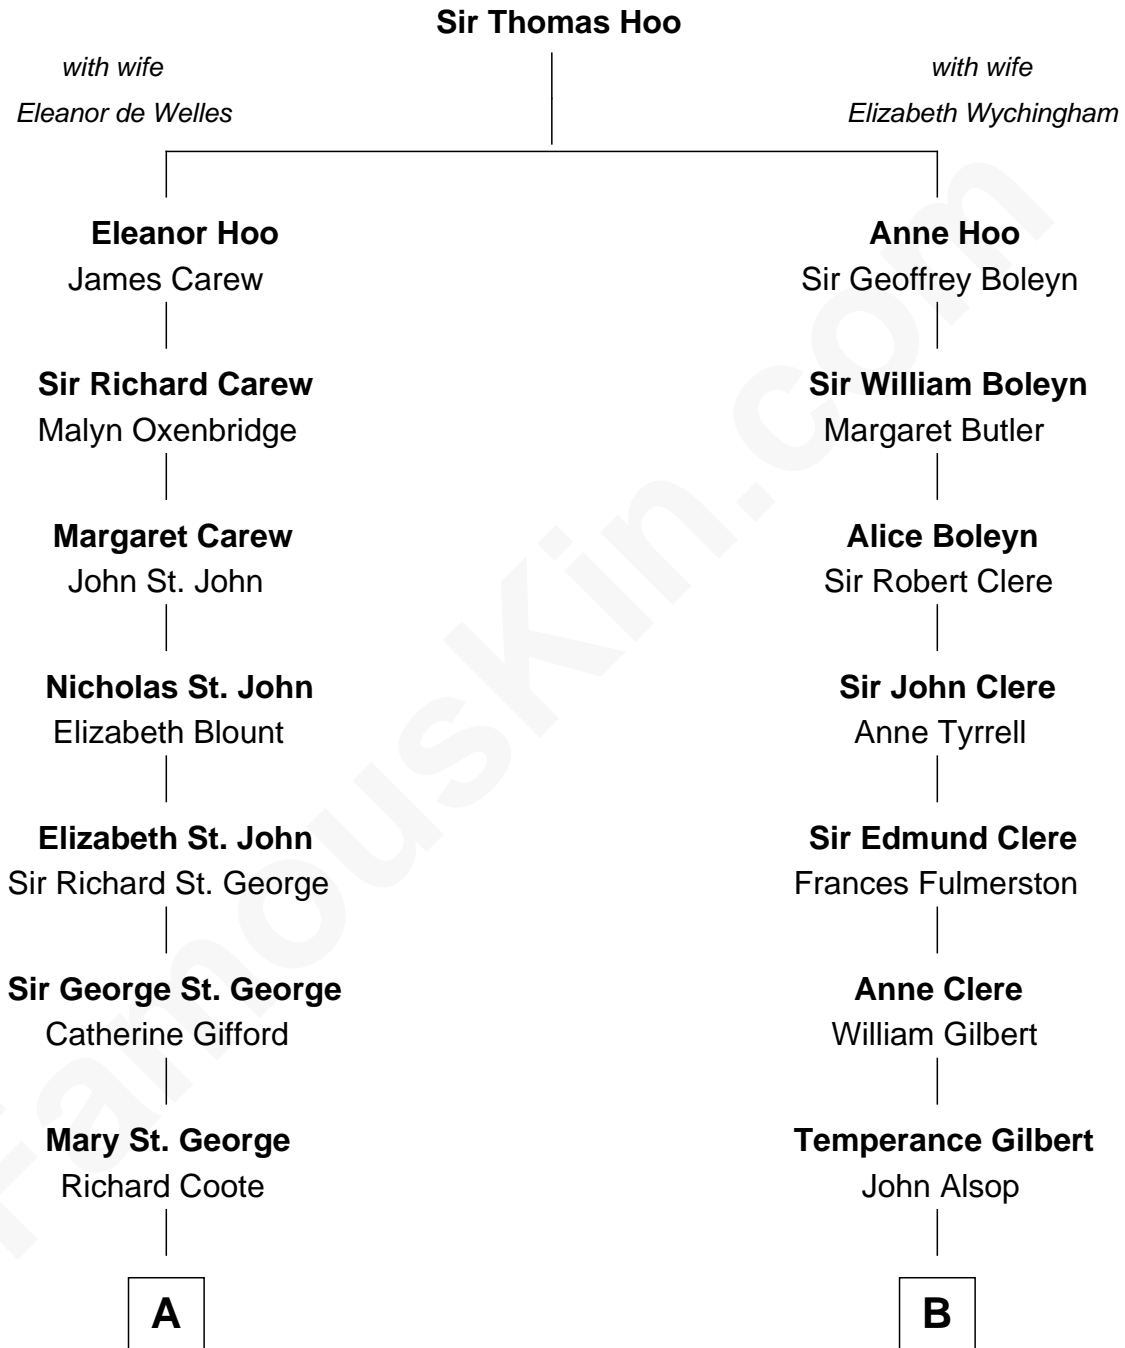

FamousKin.com
Relationship Chart of
Olivia De Havilland
Movie Actress

13th cousin 6 times removed of
Sydney Biddle Barrows
Mayflower Madam

C

—
John Boyd Ballantine

Anne L. Crawford

—
Jeannette Ballantine

Donald Byers Barrows

—
Sydney Biddle Barrows

Mayflower Madam

FamousKin.com